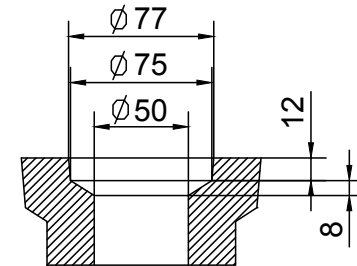

TOP VIEW

REAR VIEW

SECTION A-A

SECTION B-B

Accessories List	
	9000167 Pop-up Drainage For Bathtub 1pc
	9000090 Magic Sponge 1pc
	9000345 Bathtub Waste Pipe-Grey 1pc

IDEAVIT

PROJECT TITLE
IDEAVIT 290352 SOLIDNOVA Bathtub Back to Wall

ARTICLE NO.
290352

DIMENSIONS (MILLIMETER)
1800x 800 x 560

TOLERANCE (MILLIMETER)
± 1

WEIGHT (KILOGRAMS)
183.5 KG

PAPER SIZE
A3

SCALE : 1:10

REV.
A-01