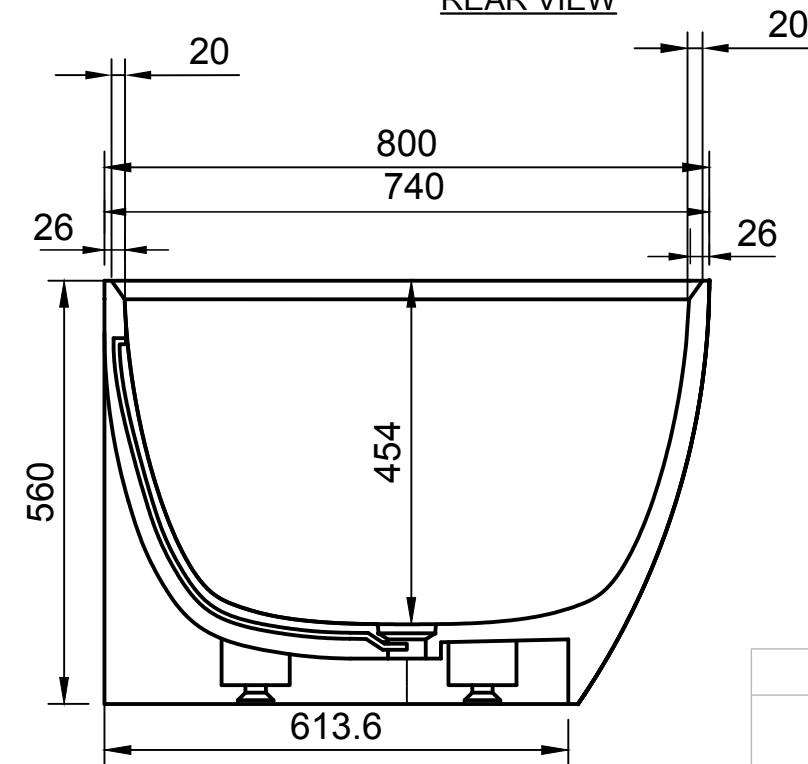

TOP VIEW

REAR VIEW

SECTION A-A

SECTION B-B

Accessories List	
	9000167 Pop-up Drainage For Bathtub 1pc
	9000090 Magic Sponge 1pc
	9000345 Bathtub Waste Pipe-Grey 1pc

IDEAVIT

PROJECT TITLE
IDEAVIT 290352 SOLIDNOVA Bathtub Back to Wall

ARTICLE NO.
290352

DIMENSIONS (MILLIMETER)
1800x 800 x 560

TOLERANCE (MILLIMETER)
± 1

WEIGHT (KILOGRAMS)
183.5 KG

PAPER SIZE
A3

SCALE : 1:10

REV.
A-01