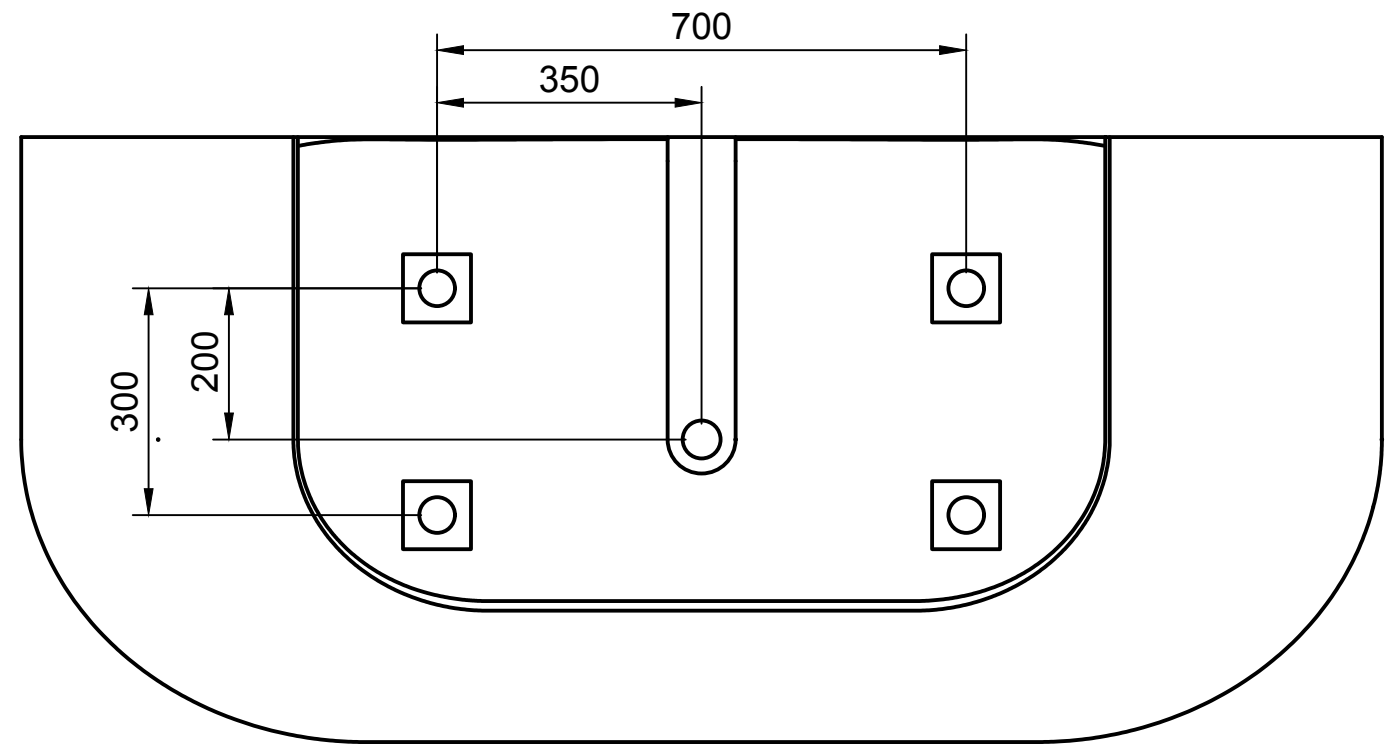

TOP VIEW

REAR VIEW

SECTION A-A

SECTION B-B

Accessories List	
	9000167 Pop-up Drainage For Bathtub 1pc
	9000090 Magic Sponge 1pc
	9000345 Bathtub Waste Pipe-Grey 1pc

IDEAVIT

PROJECT TITLE
IDEAVIT 290352 SOLIDNOVA Bathtub Back to Wall

ARTICLE NO.
290352

DIMENSIONS (MILLIMETER)
1800x 800 x 560

TOLERANCE (MILLIMETER)
± 1

WEIGHT (KILOGRAMS)
183.5 KG

PAPER SIZE
A3

SCALE : 1:10

REV.
A-01