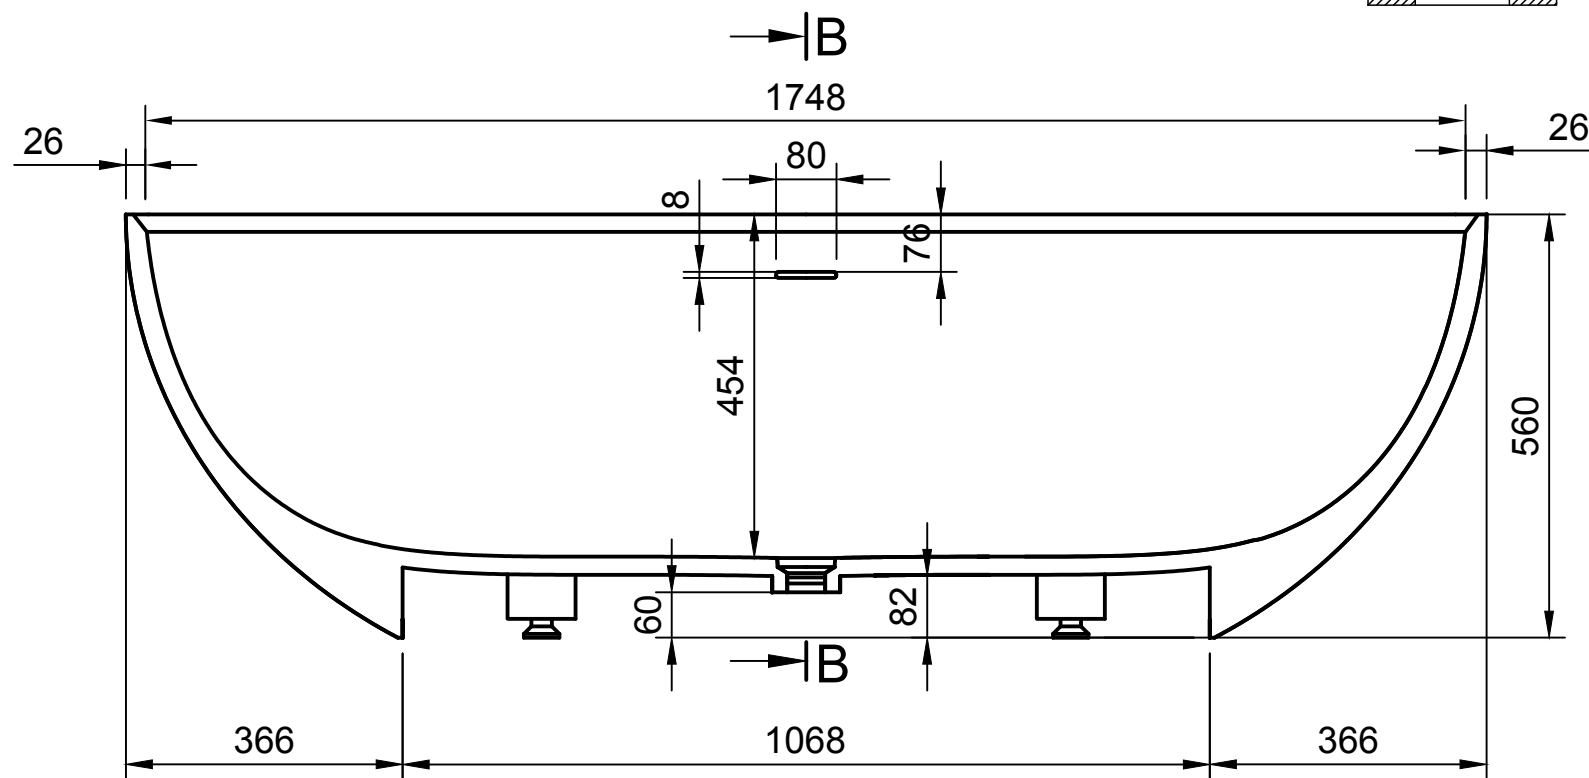

TOP VIEW

REAR VIEW

SECTION A-A

SECTION B-B

Accessories List	
	9000167 Pop-up Drainage For Bathtub 1pc
	9000090 Magic Sponge 1pc
	9000345 Bathtub Waste Pipe-Grey 1pc

IDEAVIT

PROJECT TITLE
IDEAVIT 290352 SOLIDNOVA Bathtub Back to Wall

ARTICLE NO.
290352

DIMENSIONS (MILLIMETER)
1800x 800 x 560

TOLERANCE (MILLIMETER)
± 1

WEIGHT (KILOGRAMS)
183.5 KG

PAPER SIZE
A3

SCALE : 1:10

REV.
A-01