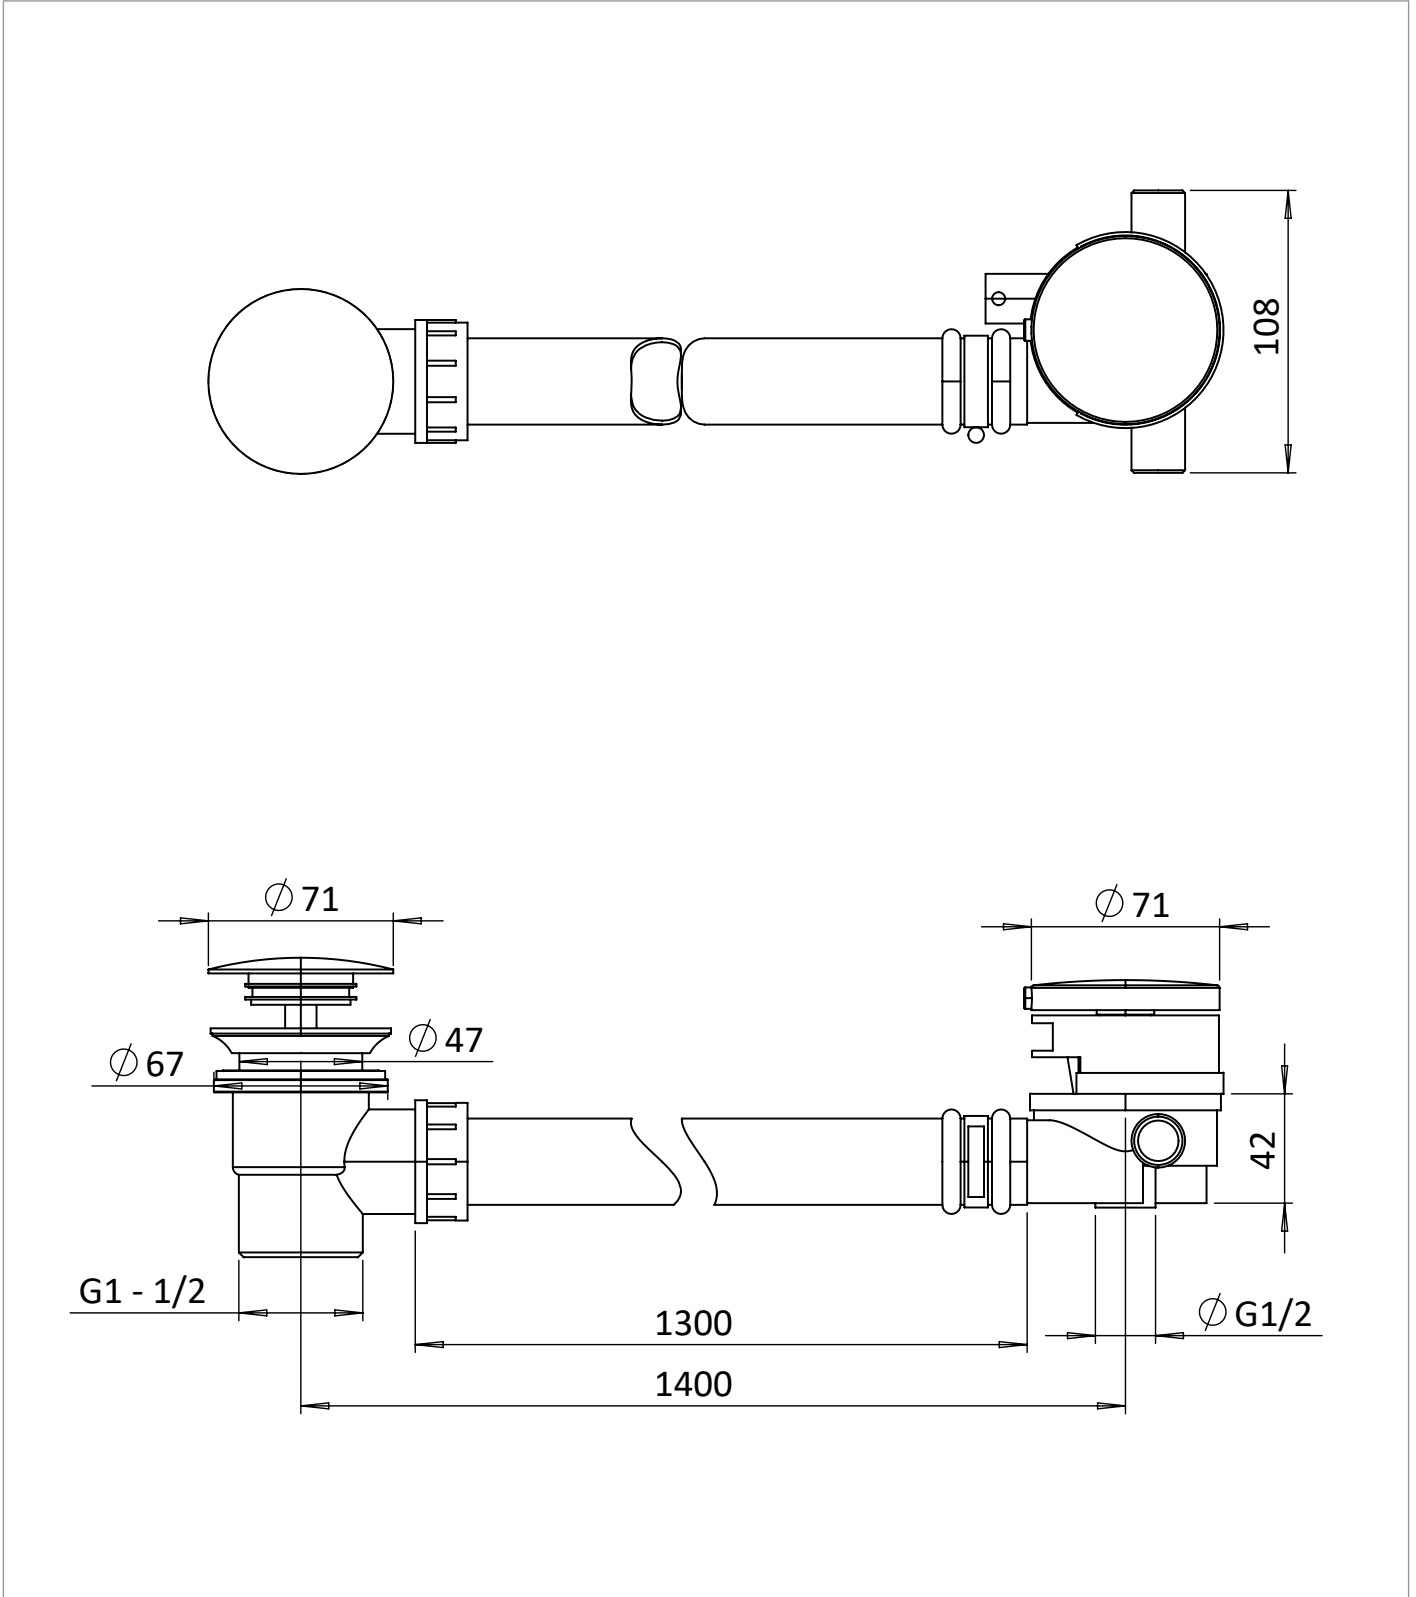

PRODUCT DATA SHEET

PRODUCT CODE

BFW0360BZ

RANGE

Bath Waste

DESCRIPTION

Bath Clicker Waste & Filler Brushed Bronze

WEBSITE LINK [Click Here](#)

CATEGORY	Brassware
WARRANTY DETAILS	15 Years
COLOUR	Brushed Bronze
FINISH APPLICATION	PVD
PRIMARY MATERIAL	ABS
INSTALL TYPE	Bath Mounted
PRODUCT WIDTH MM	71
PRODUCT HEIGHT MM	42
PRODUCT LENGTH MM	1400
PRODUCT DEPTH MM	71
PRODUCT NET WEIGHT KG	0.79

OUTLET CONNECTIONS THREAD
WASTE/TRAP G1.1/2

PRESSURE (BAR)	0.2	0.5	1	2	3	4	5
PRIMARY FLOWRATE							
HANDSET FLOWRATE							
MESSAGE FLOW RATE							
AIR FLOW RATE							
WIRE FLOW RATE							
WATERFALL FLOW RATE							
MIST FLOW RATE							
HANDSPRAY FLOW RATE							

TECHNICAL DIMENSIONS

Dimensions in mm unless otherwise specified.

Tolerances (per material type) apply.

SPARES LIST

Only the parts labelled are available as spares.

SPARES AVAILABLE UPON REQUEST