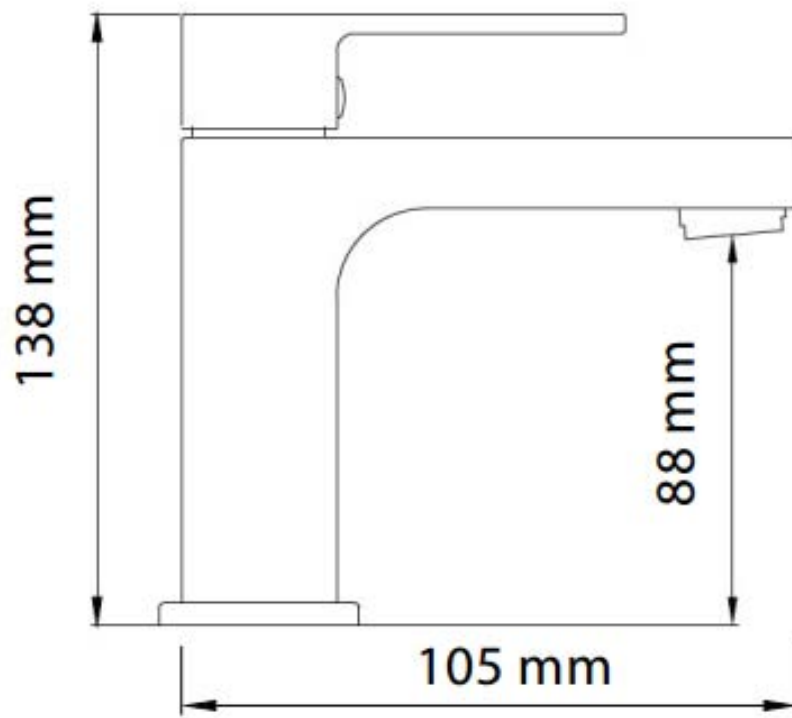

**NERA – COLD-WATER MIXING TAP**

**SKU 157170**

**NERA – COLD-WATER MIXING TAP**

**SKU 157170**

- Dimensions: height of the mixer: 138 mm
- Material: brass
- Colour: chromed
- Mounting: top-mounted on sink
- Characteristics:
- cold-water mixing tap 1/2"
  - with fixed spout
  - water-saving aerator
  - ceramic discs
  - 100% 3-bar flow
  - metal handles