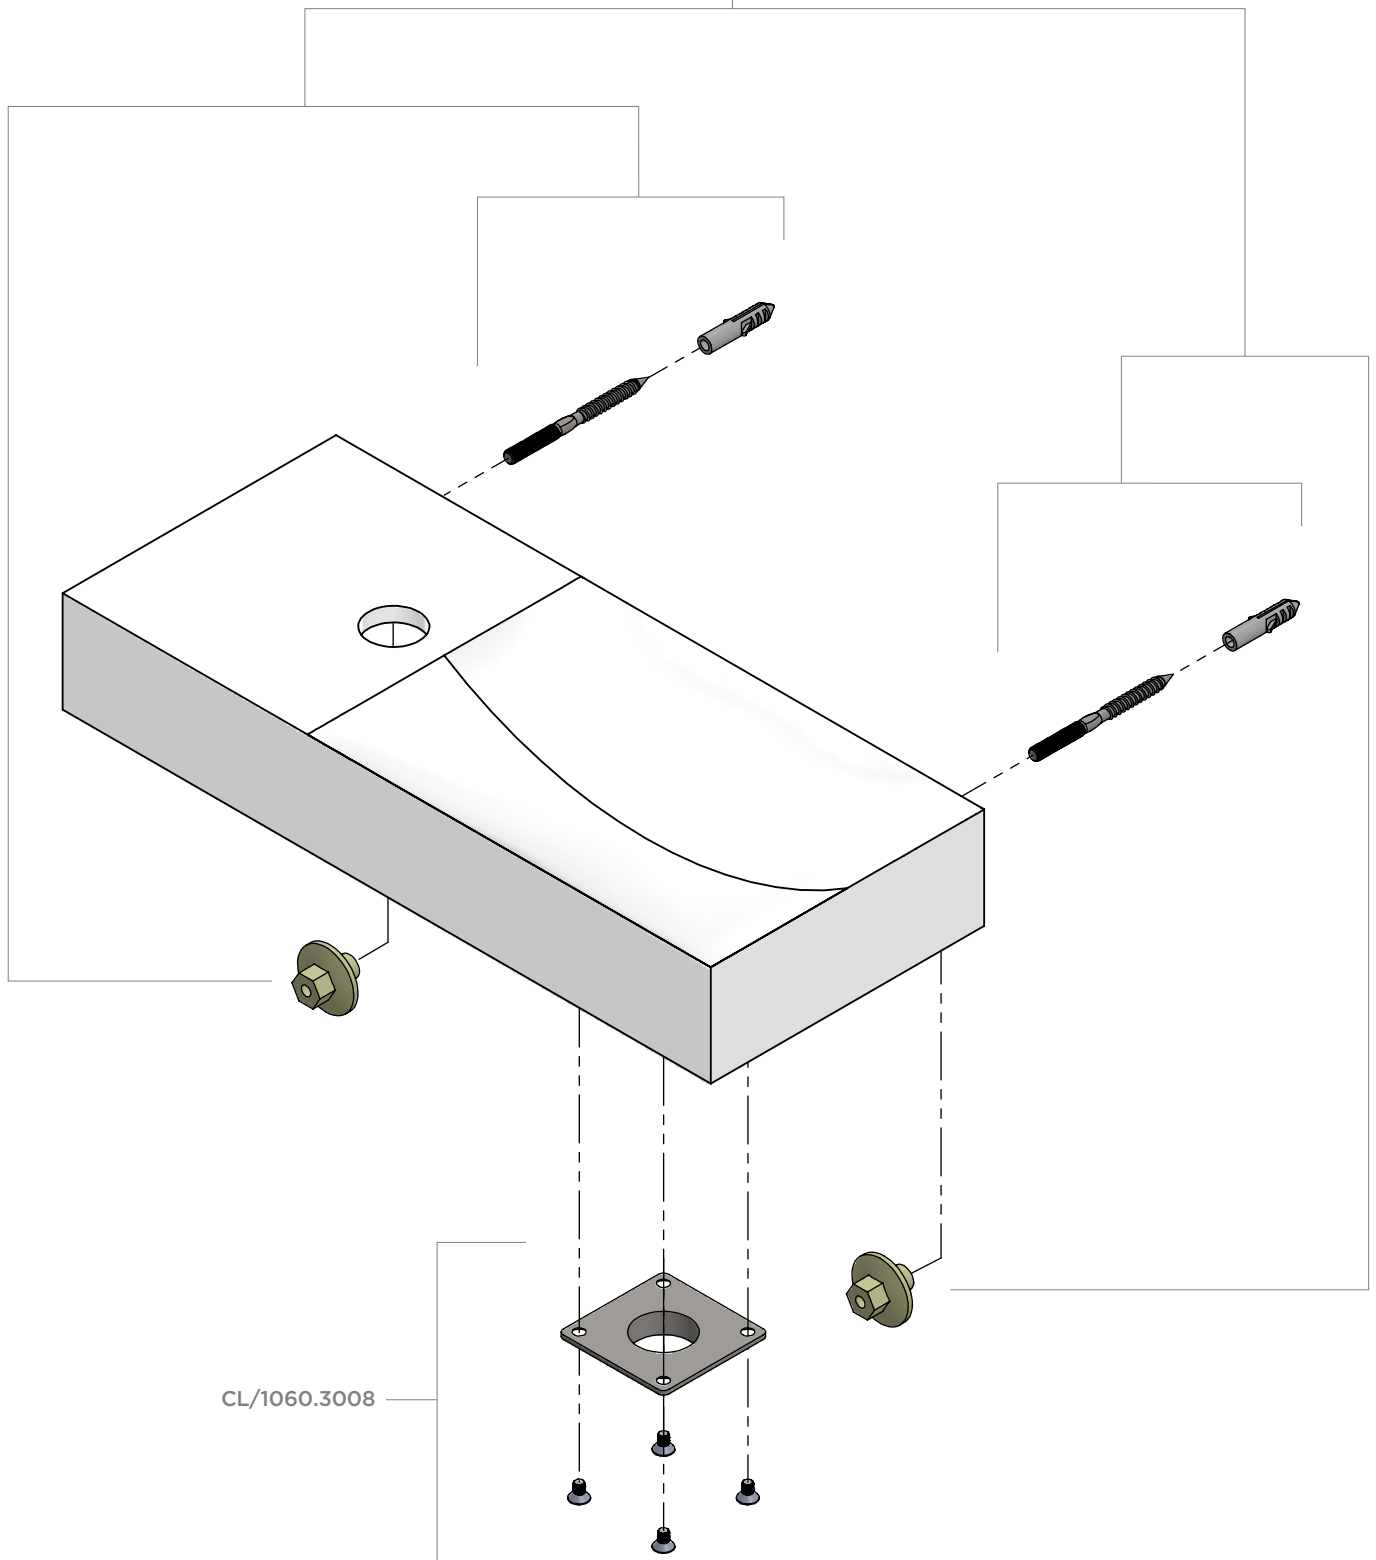

Vale - handbasin

Gloss white, with tap hole, left, 45cm

clou

CL/03.03162.01.L

CL/1080.2000

CL/1060.3008