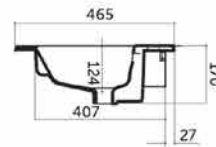

CETTINA - WASHBASIN 120 – ANTHRACITE

SKU 933790

DIMENSIONS: **Length: 1210 mm**
 Depth: 465 mm
 Height: 170 mm

Sink	Twin tablet – 2 washbasins
Material	Ceramic
Color	Anthracite
Mounting	Tablet
With tap hole	Yes x 2
With overflow	Yes x 2
Overflow location	Centre