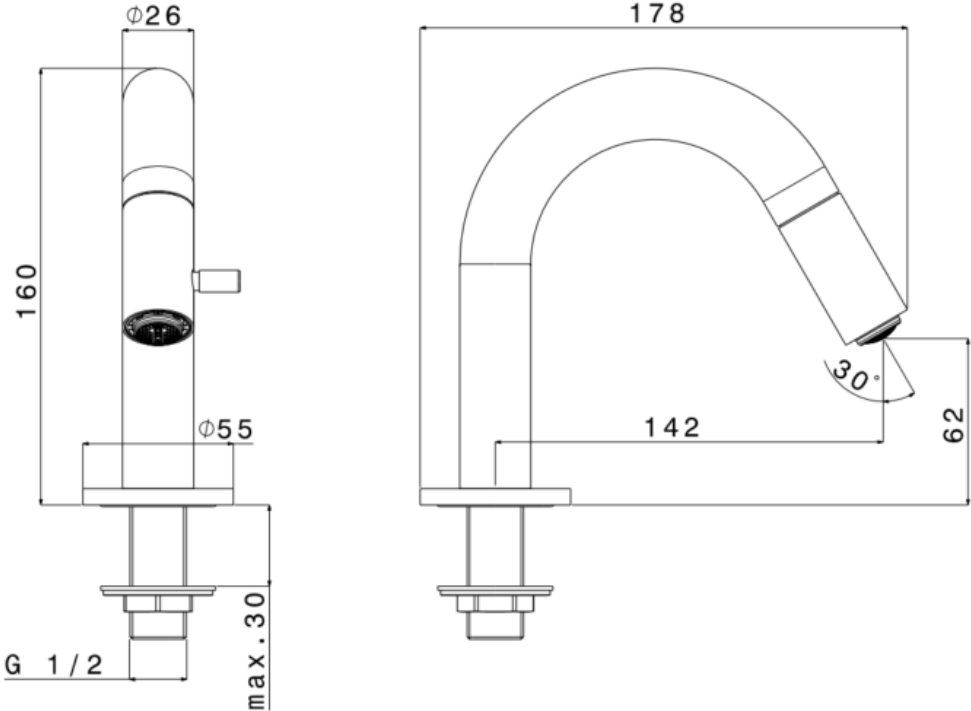

ADRINA – COLD WATER TAP - CHROME

SKU 156551

PICTURE:

DIMENSIONS:

Type of mixer	Cold water tap
Finish	Chrome
Material	Brass
Output Pressure 3 bar	15,8 l/min
Type of spout	Fixed spout, 178 mm long
Type of aerator	Water saving
Type of connection	G 1/2"
Type of cartridge	Ceramic
Handle	Metal
Tap hole Ø	Ø 35 mm
Certificate	ACS
Weight	0.75 kg
Warranty	5 years