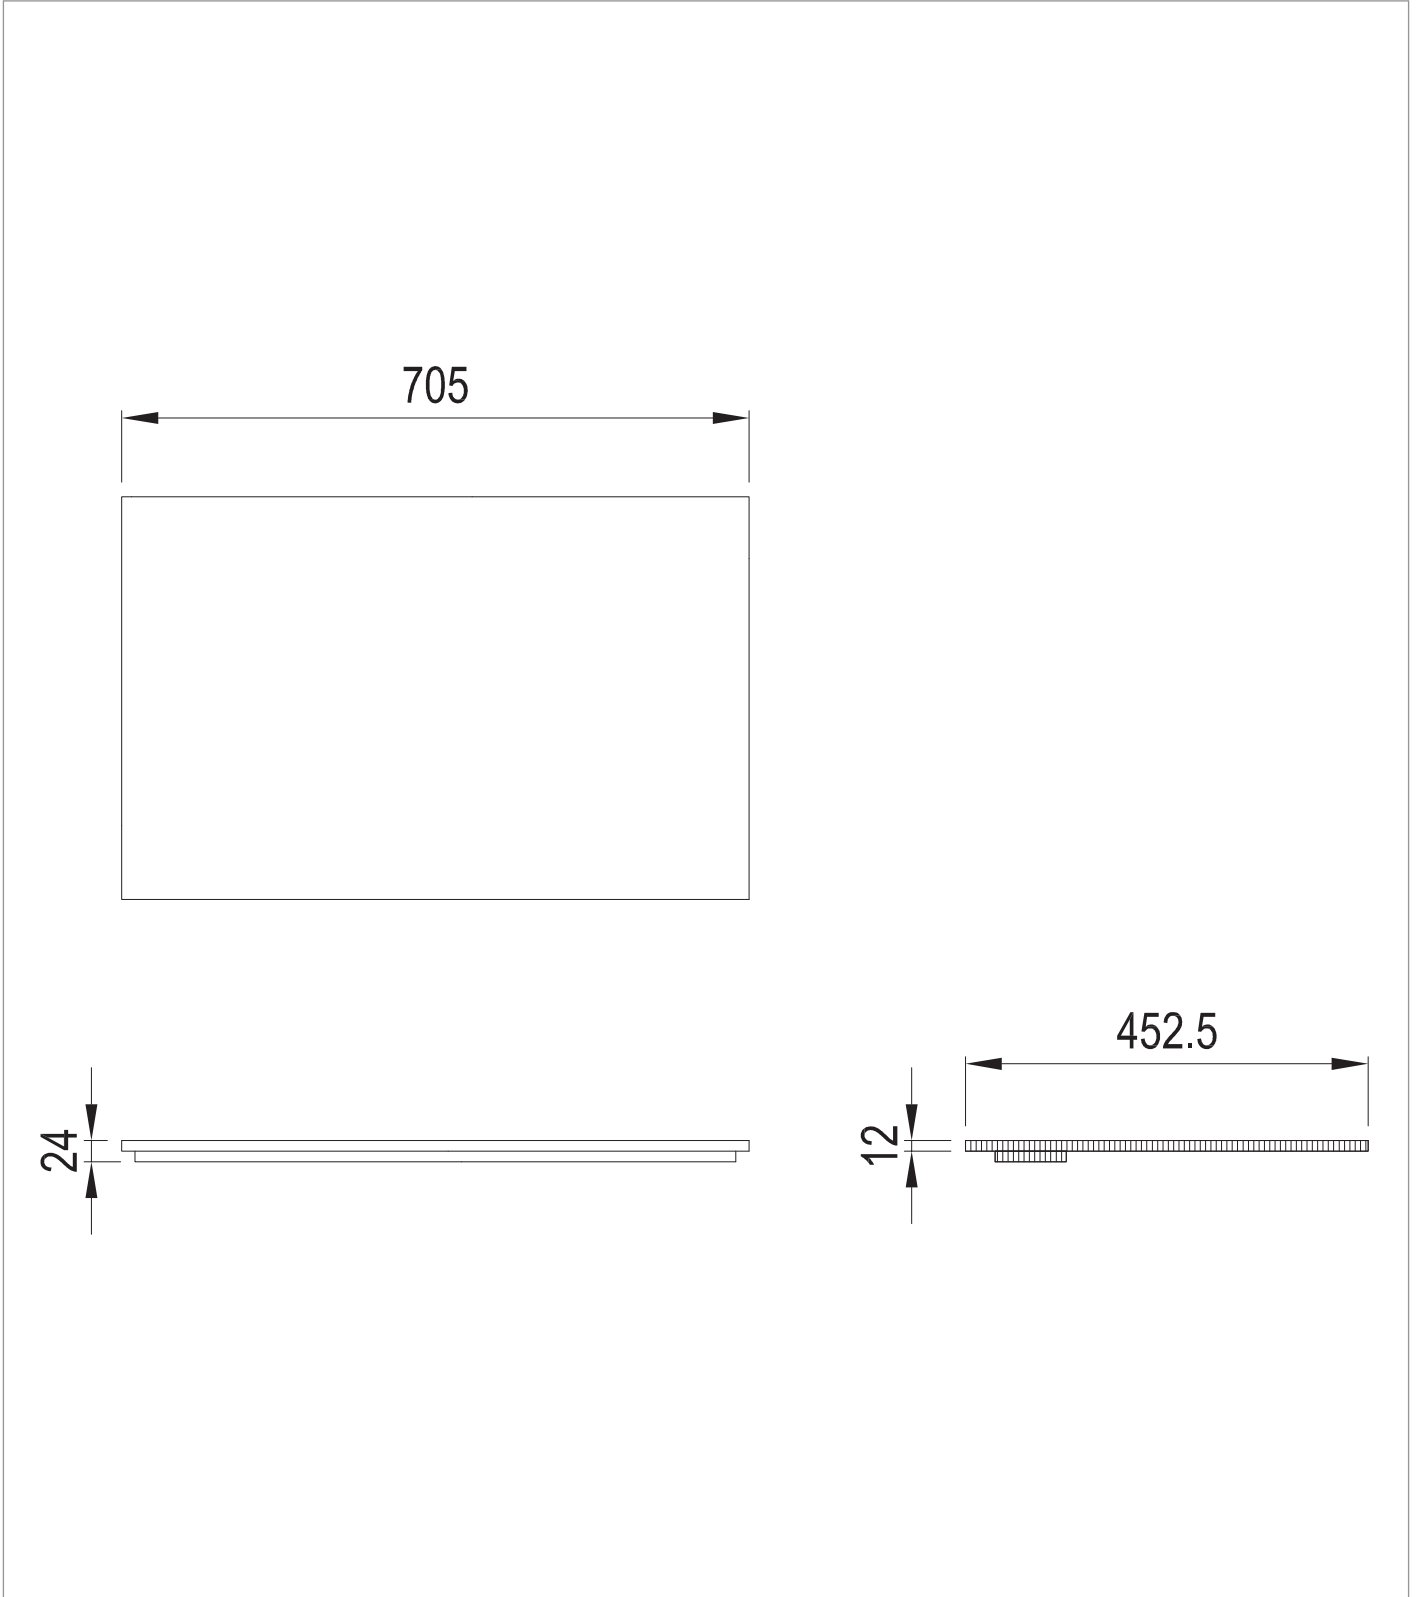

## DESCRIPTION

Limit Worktop 700 Royal Walnut

WEBSITE LINK [Click Here](#)

CATEGORY	Furniture
WARRANTY DETAILS	10 Years
COLOUR	Royal Walnut
PRIMARY MATERIAL	MFC
INSTALL TYPE	Furniture Mounted
PRODUCT WIDTH MM	705
PRODUCT HEIGHT MM	12
PRODUCT DEPTH MM	452.5
PRODUCT NET WEIGHT KG	3.41

## TECHNICAL DIMENSIONS

Dimensions in mm unless otherwise specified.

Tolerances (per material type) apply.