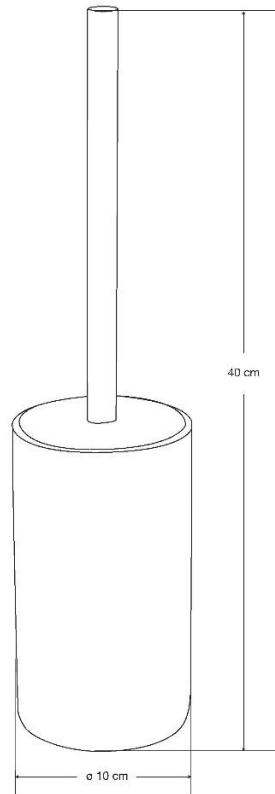

**NATURAL BORO – TOILET BRUSH HOLDER - FREESTANDING**

**SKU 215743**

**DIMENSIONS:**      **Length: 400 mm**  
                                 **Width: 100 mm**

<b>Material</b>	<b>Cement / Wood</b>
<b>Colour</b>	<b>Grey</b>