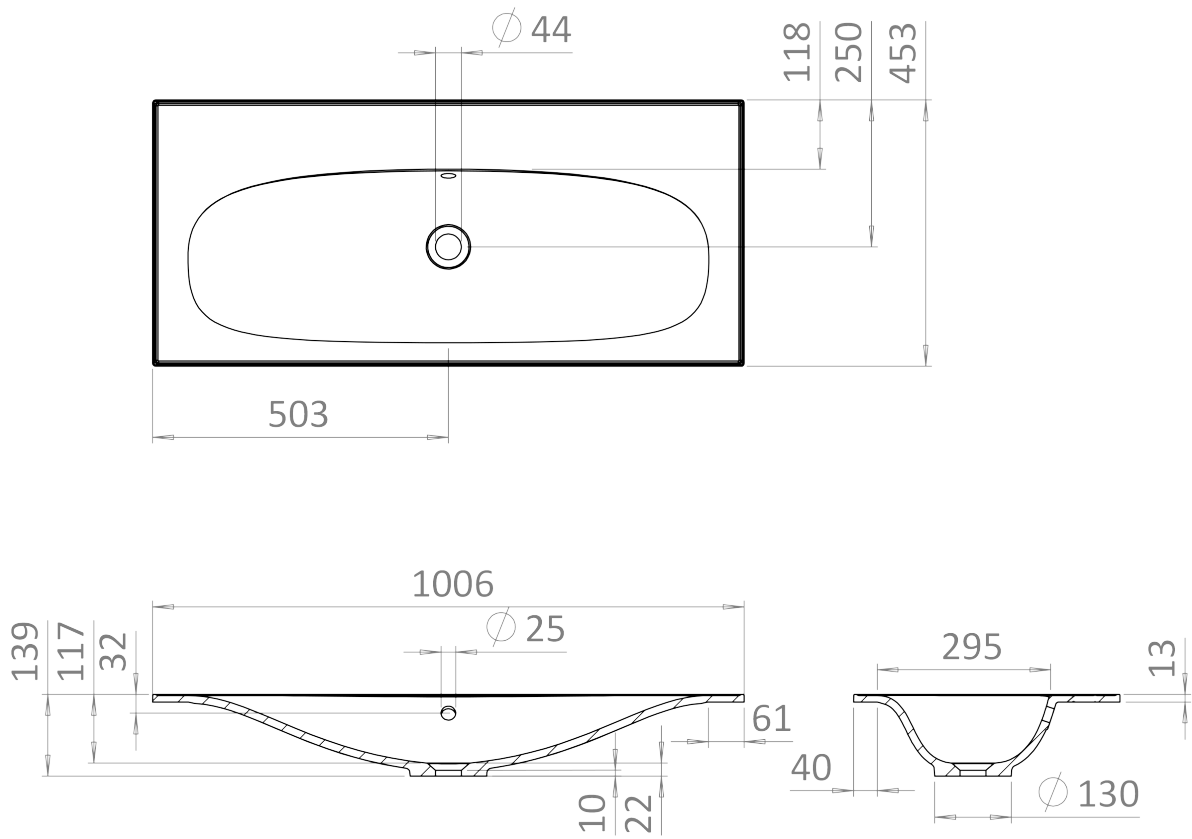

TECHNICAL DIMENSIONS

Dimensions in mm unless otherwise specified.

Tolerances (per material type) apply.

V10522