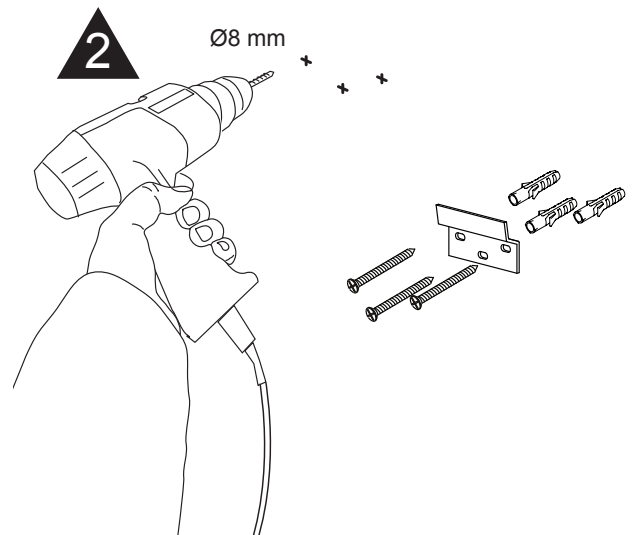

# MONTAGE INSTRUCTIES

Press the icon shortly  to control on/off the lighting and heating pad.  
Press and hold the icon  to change the colour temperature/dimmer.