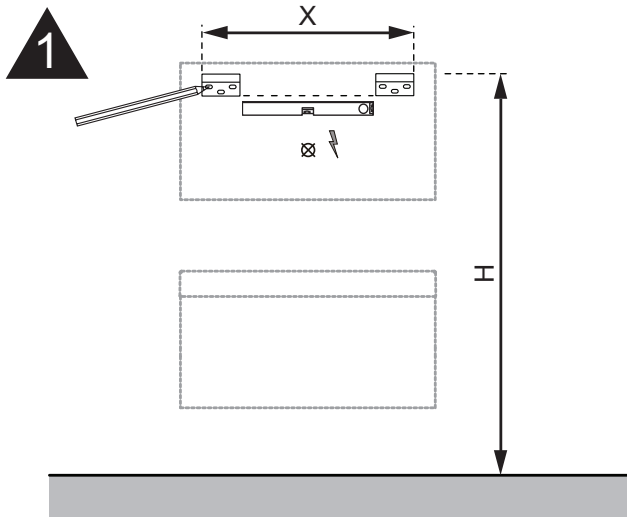

# MONTAGE INSTRUCTIES

Press the icon shortly  to control on/off the lighting and heating pad.  
Press and hold the icon  to change the colour temperature/dimmer.