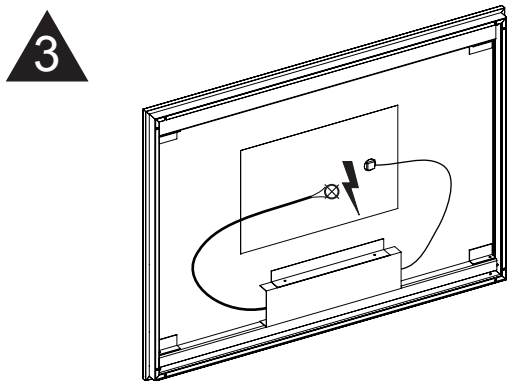

# MONTAGE INSTRUCTIES

Press the icon shortly  to control on/off the lighting and heating pad.  
Press and hold the icon  to change the colour temperature/dimmer.