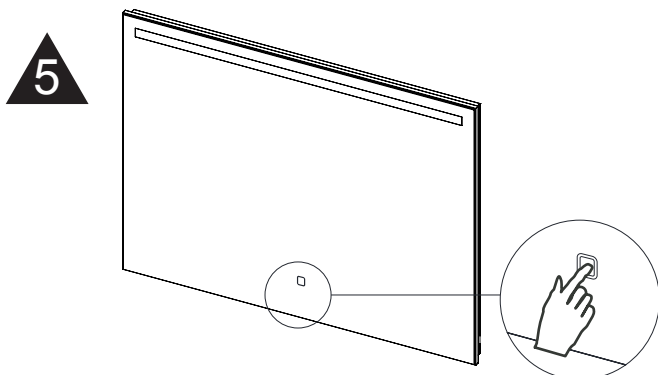

# MONTAGE INSTRUCTIES

Press the icon shortly  to control on/off the lighting and heating pad.  
Press and hold the icon  to change the colour temperature/dimmer.