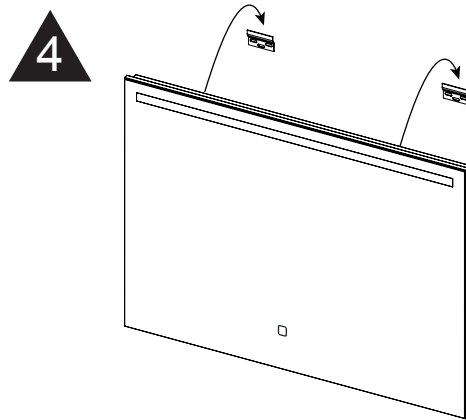

# MONTAGE INSTRUCTIES

Press the icon shortly  to control on/off the lighting and heating pad.  
Press and hold the icon  to change the colour temperature/dimmer.