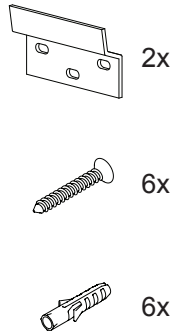

# MONTAGE INSTRUCTIES

Press the icon shortly  to control on/off the lighting and heating pad.  
Press and hold the icon  to change the colour temperature/dimmer.