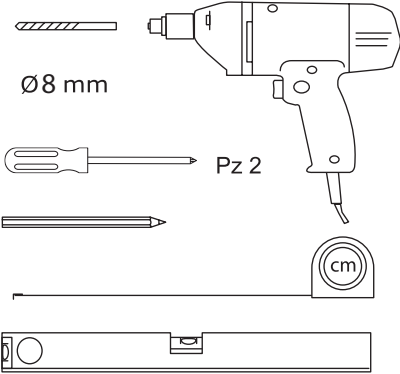

# MONTAGE INSTRUCTIES

Press the icon shortly  to control on/off the lighting and heating pad.  
Press and hold the icon  to change the colour temperature/dimmer.