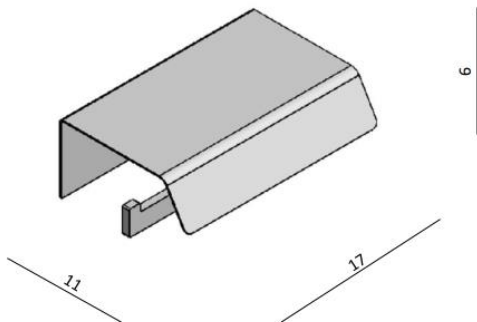

**VIGOR – TOILET ROLL HOLDER WITH COVER**

**SKU 215597**

**DIMENSIONS:**      Length: 170 mm  
                                 Width: 60 mm  
                                 Depth: 110 mm

<b>Material</b>	<b>Brass and stainless steel</b>
<b>Colour</b>	<b>Chrome</b>
<b>Fixing</b>	<b>Wall mounted</b>
<b>Characteristics</b>	<b>Fixation set included</b>