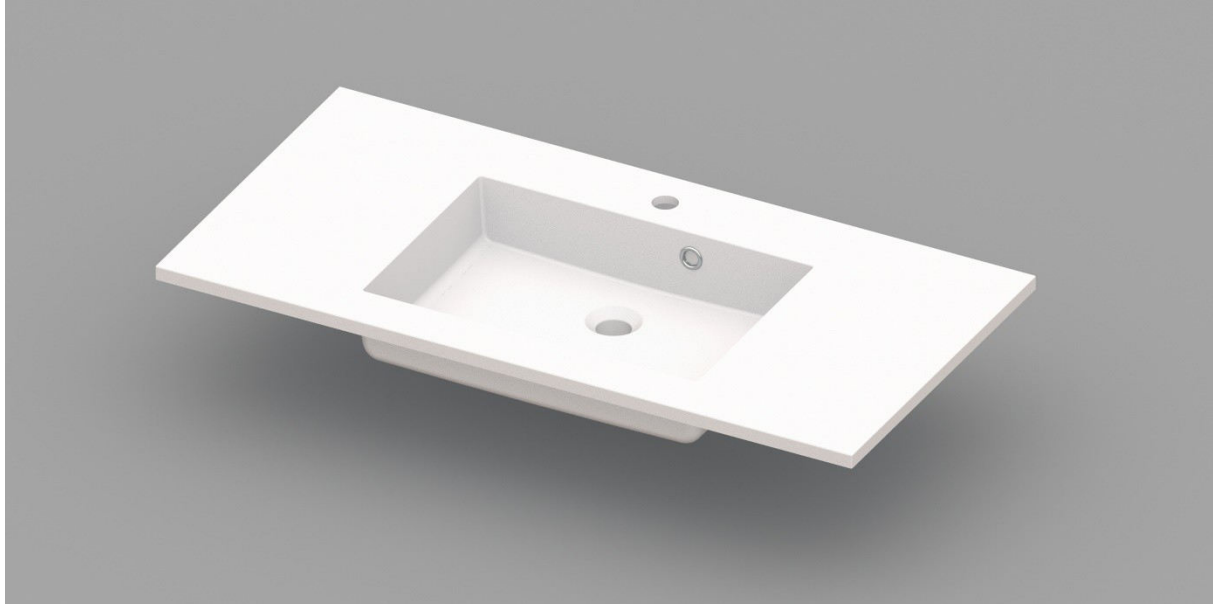

COSTE – WASHBASIN / INTEGRATED TABLET - 1000 X 500 X 200 MM

SKU 930954

PICTURE

DIMENSIONS

02.2017

Dimensions and assortment can be modified

Type of washbasin	Rectangular integrated tablet
Number of basin(s)	Single
Material	Artificial marble
Colour	White
Finishing	Brilliant
Thickness of tablet	2 cm
Depth of basin	10 cm
With integrated overflow	Yes
With integrated tap hole	Yes
Diameter of tap hole	35 mm
With siphon hole	Yes
Diameter of siphon hole	45 mm
With watertight ring	No
Combination	can be combined with any Van Marcke cabinet
Treatment	/
Weight	17.5 kg
Warranty	5 years
Extras	/
With fixation set	Yes