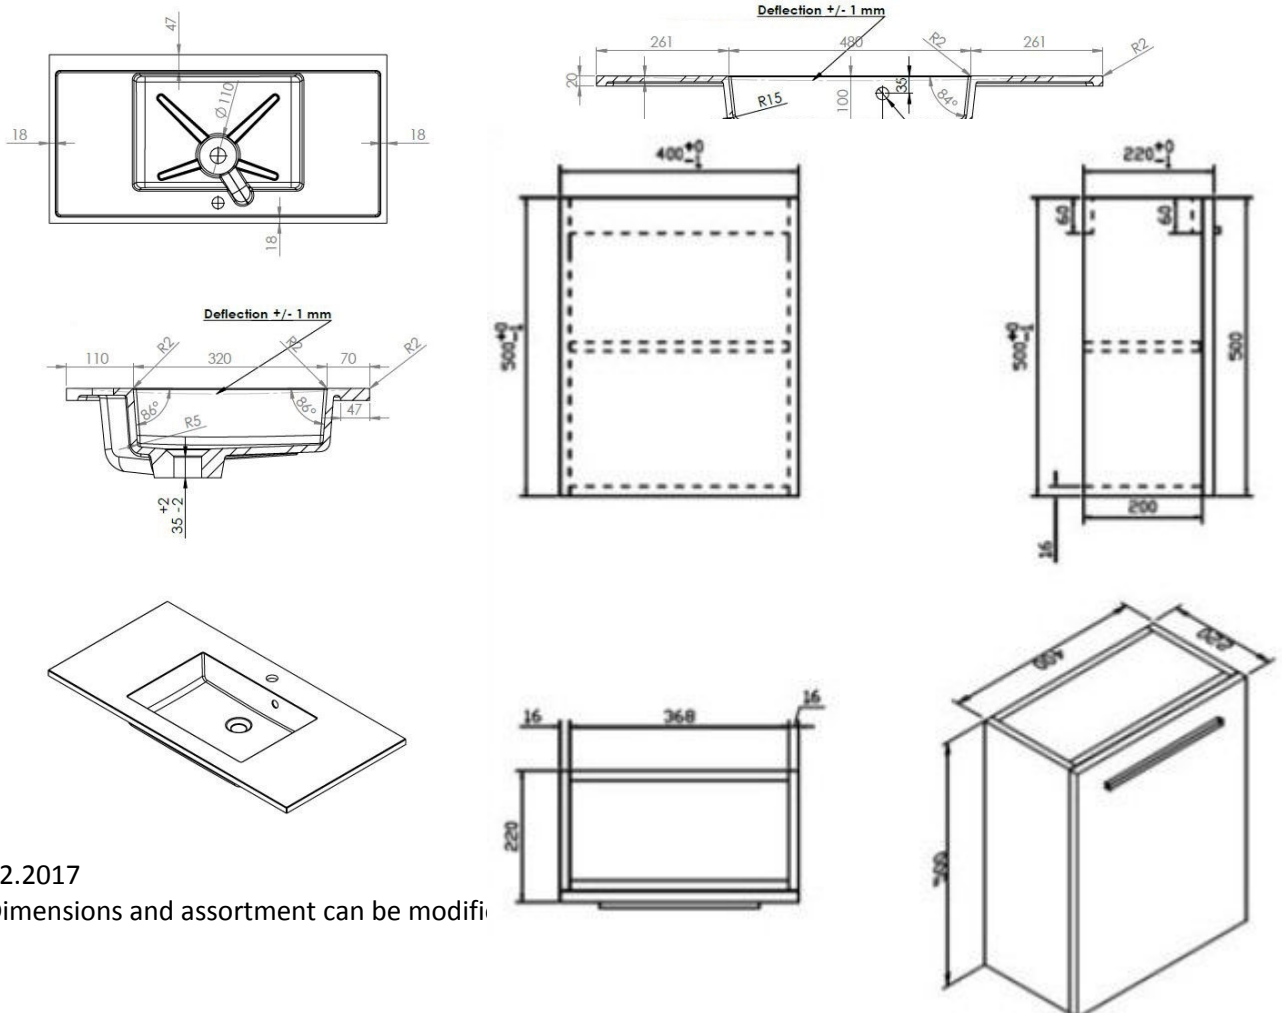

COSTE – WASHBASIN / INTEGRATED TABLET - 1000 X 500 X 200 MM

SKU 930954

PICTURE

DIMENSIONS

02.2017

Dimensions and assortment can be modified

Type of washbasin	Rectangular integrated tablet
Number of basin(s)	Single
Material	Artificial marble
Colour	White
Finishing	Brilliant
Thickness of tablet	2 cm
Depth of basin	10 cm
With integrated overflow	Yes
With integrated tap hole	Yes
Diameter of tap hole	35 mm
With siphon hole	Yes
Diameter of siphon hole	45 mm
With watertight ring	No
Combination	can be combined with any Van Marcke cabinet
Treatment	/
Weight	17.5 kg
Warranty	5 years
Extras	/
With fixation set	Yes