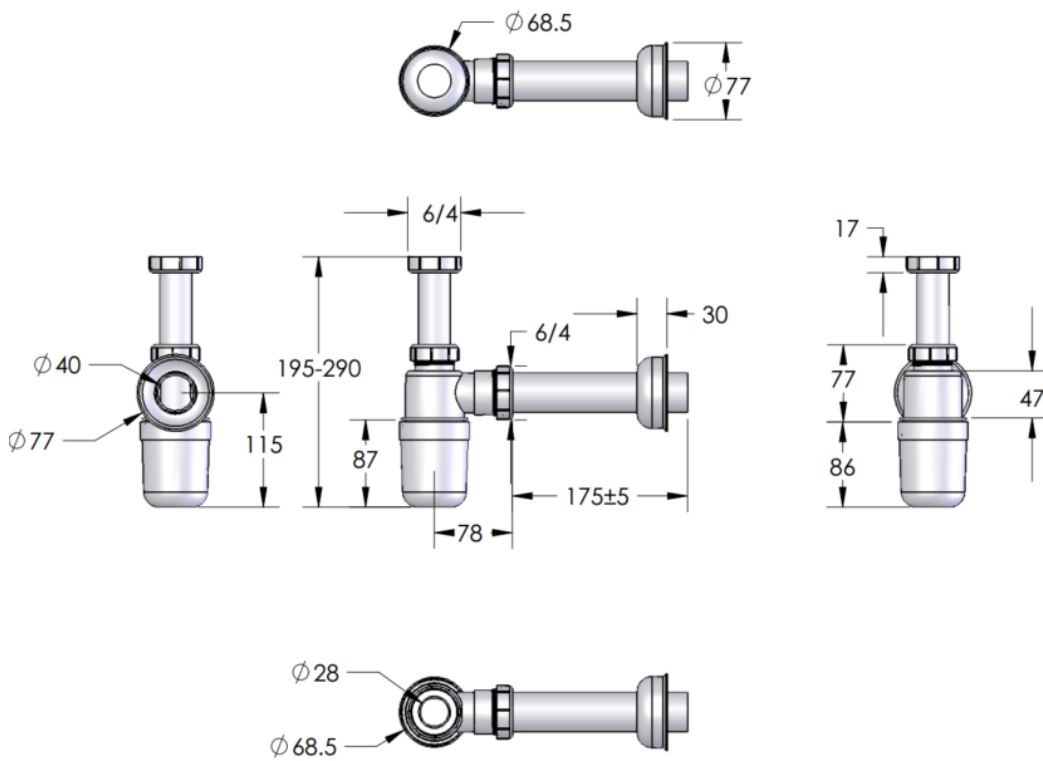

SIPHON – 6/4" X D 40 MM

SKU 134079

PHOTO

DIMENSIONS

SIPHON – 6/4" X D 40 MM

SKU 134079

<b>Application</b>	For washbasins
<b>Characteristics</b>	Bottle trap With drain pipe With rosette D 77 mm in PP plastic
<b>Material</b>	PP plastic
<b>Dimensions</b>	1 1/2" x D 40 mm
<b>Inlet</b>	H 195 - 290 mm x 1 1/2"
<b>Exit</b>	Horizontal L 175 - 180 mm x D 40 mm
<b>Water lock</b>	40 mm
<b>Flow rate</b>	40 l/min
<b>Drain plug</b>	Without plug
<b>Certificate</b>	Product complies with European standards EN 274
<b>Net weight</b>	0.20 kg
<b>Warranty</b>	5 years