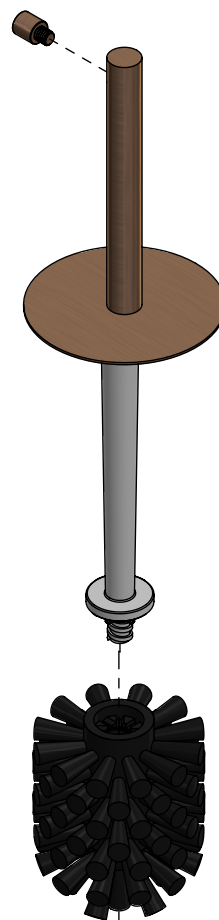

Kaldur - toilet brush holder

Bronze brushed PVD, wall mounted

clou

CL/09.05041.83

Spare parts

CL/1060.9028

CL/1051.9141.83

CL/1051.9142.83

CL/1051.9140.83

CL/1060.9027