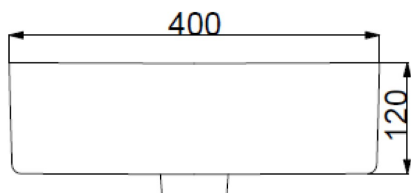

SUN – BUILT-ON WASHBASIN

SKU 018071

SUN – BUILT-ON WASHBASIN**SKU 018071**

| | |
|---------------------------|--------------------|
| <u>Type of washbasin:</u> | built-on washbasin |
| <u>Number of basins:</u> | 1 |
| <u>Material:</u> | porcelain |
| <u>Colour:</u> | white |
| <u>Mounting:</u> | built-on |
| | |
| <u>Tap hole:</u> | no |
| <u>Overflow:</u> | no |
| <u>Siphon hole:</u> | Ø 45 mm |
| <u>Weight:</u> | 8 kg |
| | |
| <u>Warranty:</u> | 5 years |
| <u>Fixation set:</u> | no |
| <u>Extra's:</u> | plug in option |