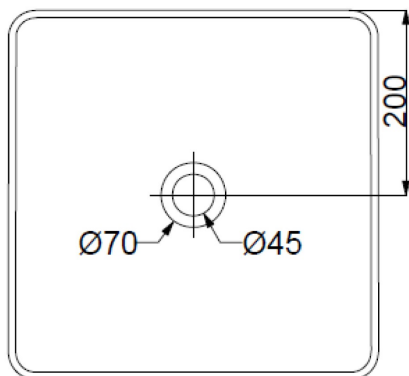

SUN – BUILT-ON WASHBASIN

SKU 018071

SUN – BUILT-ON WASHBASIN**SKU 018071**

| | |
|---------------------------|--------------------|
| <u>Type of washbasin:</u> | built-on washbasin |
| <u>Number of basins:</u> | 1 |
| <u>Material:</u> | porcelain |
| <u>Colour:</u> | white |
| <u>Mounting:</u> | built-on |
| | |
| <u>Tap hole:</u> | no |
| <u>Overflow:</u> | no |
| <u>Siphon hole:</u> | Ø 45 mm |
| <u>Weight:</u> | 8 kg |
| | |
| <u>Warranty:</u> | 5 years |
| <u>Fixation set:</u> | no |
| <u>Extra's:</u> | plug in option |