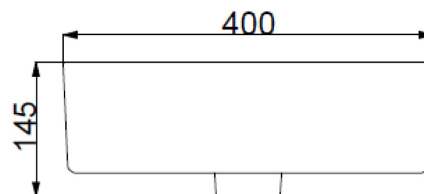

SUN – BUILT-ON WASHBASIN

SKU 018071

SUN – BUILT-ON WASHBASIN**SKU 018071**

| | |
|---------------------------|--------------------|
| <u>Type of washbasin:</u> | built-on washbasin |
| <u>Number of basins:</u> | 1 |
| <u>Material:</u> | porcelain |
| <u>Colour:</u> | white |
| <u>Mounting:</u> | built-on |
| | |
| <u>Tap hole:</u> | no |
| <u>Overflow:</u> | no |
| <u>Siphon hole:</u> | Ø 45 mm |
| <u>Weight:</u> | 8 kg |
| | |
| <u>Warranty:</u> | 5 years |
| <u>Fixation set:</u> | no |
| <u>Extra's:</u> | plug in option |