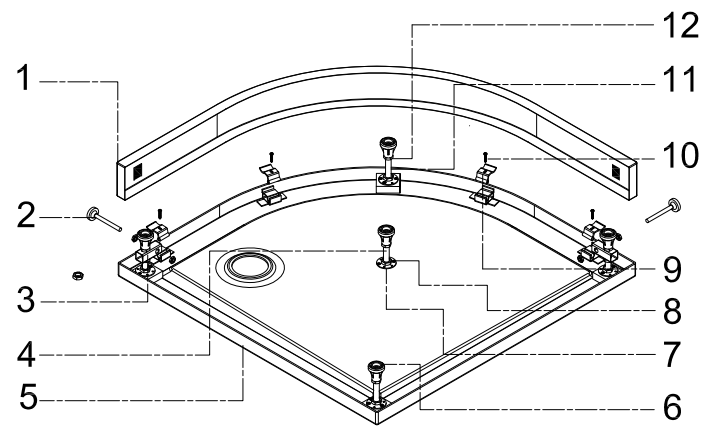

ART.21.3511

DOUCHEBAK-PANEEL INSTALLATIE

1  x1	2  x2	3  x2	4  80mm x1	5  x1	6  x5	7  x5
8  ST4*16 x15	9  x4	10  x4	11  100mm x4	12  x12		

1. Explosive view

2. Installatie

2

3

4