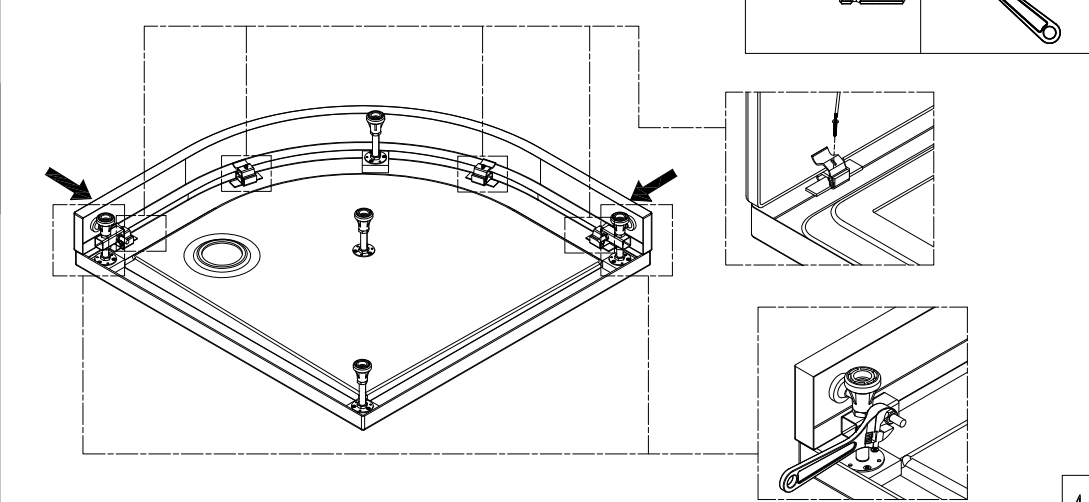

ART.21.3511

DOUCHEBAK-PANEEL INSTALLATIE

1  x1	2  x2	3  x2	4  80mm x1	5  x1	6  x5	7  x5
8  ST4*16 x15	9  x4	10  x4	11  100mm x4	12  x12		

1. Explosive view

2. Installatie

2

3

4