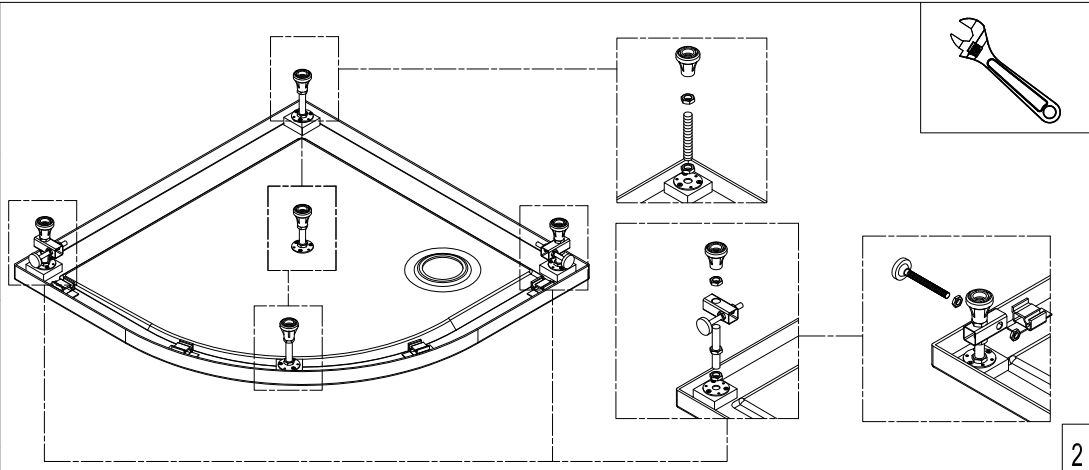

ART.21.3511

DOUCHEBAK-PANEEL INSTALLATIE

1  x1	2  x2	3  x2	4  80mm x1	5  x1	6  x5	7  x5
8  ST4*16 x15	9  x4	10  x4	11  100mm x4	12  x12		

1. Explosive view

2. Installatie

2

3

4