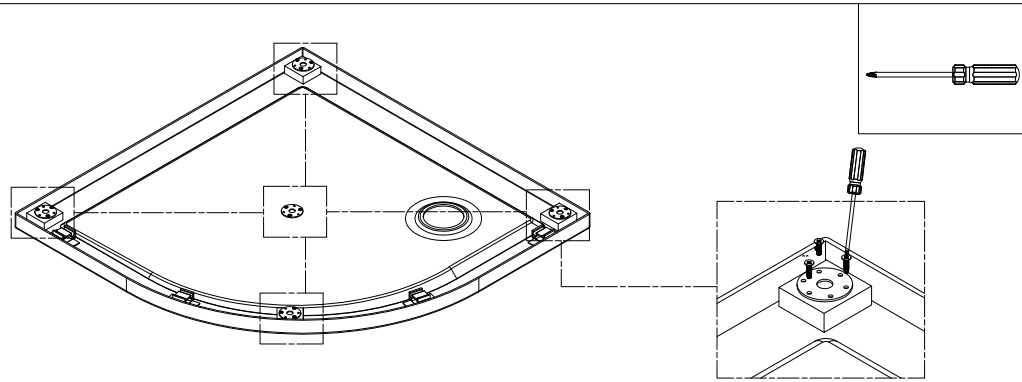

ART.21.3511

DOUCHEBAK-PANEEL INSTALLATIE

1  x1	2  x2	3  x2	4  80mm x1	5  x1	6  x5	7  x5
8  ST4*16 x15	9  x4	10  x4	11  100mm x4	12  x12		

1. Explosive view

2. Installatie

2

3

4