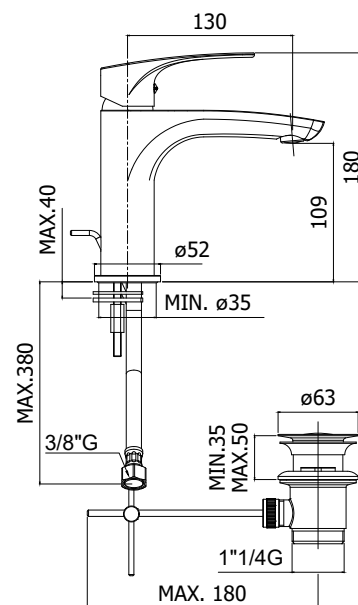

Lena

Wash basin mixer with pop up waste

sku 180601

PRODUCT IMAGE

TECHNICAL DRAWING

DESCRIPTION

Wash basin mixer complete with:

- SLIM AIR Aerator M24x1
- Set of 2 stainless steel hoses 3/8"G
- Chroom finish
- With 1"1/4G pop up waste
- 7,92 L/min