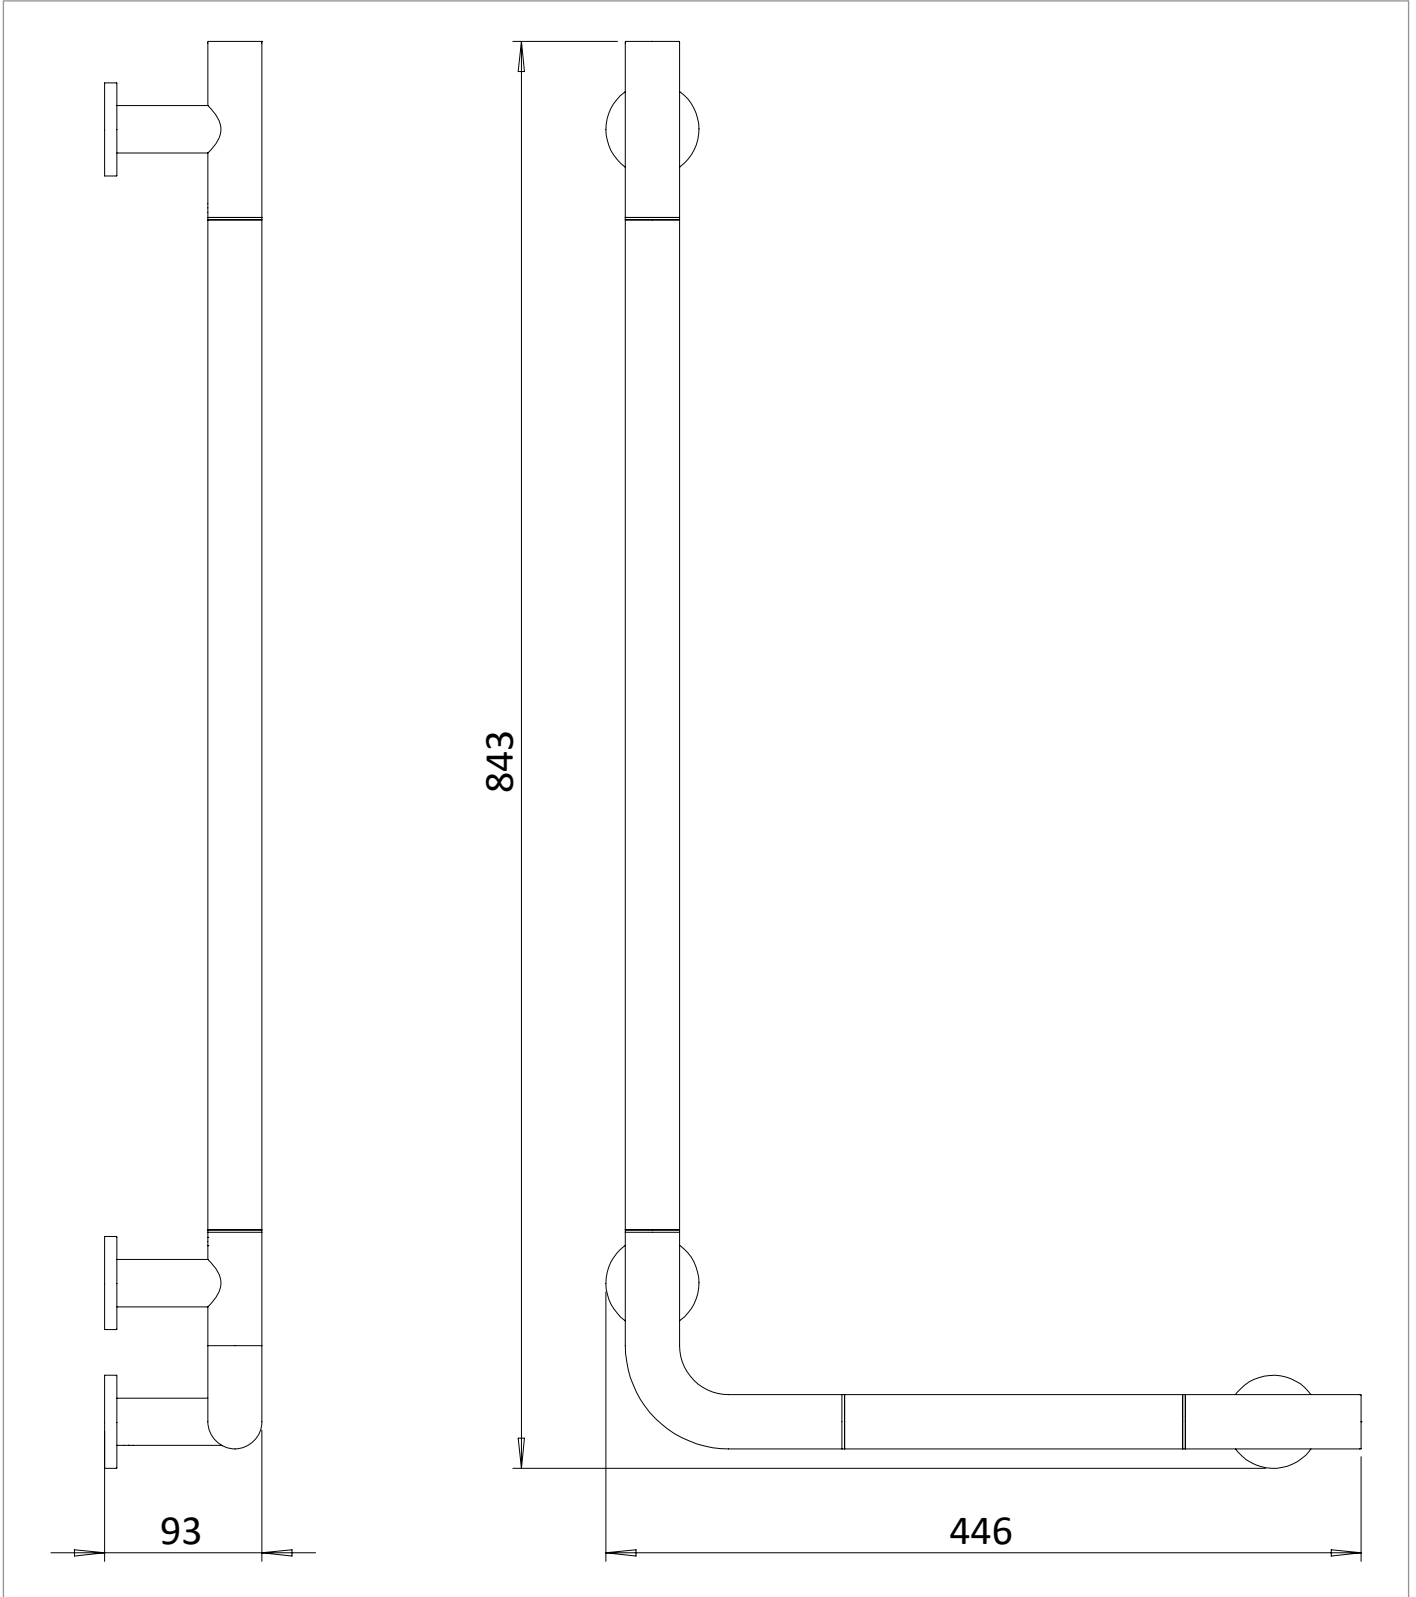

PRODUCT DATA SHEET

PRODUCT CODE

GBR8343T

RANGE

Grab Bars

DESCRIPTION

Right Angle Grab Bar 843 x 446mm
Slate

CATEGORY	Accessories
WARRANTY DETAILS	15 Years
COLOUR	Slate
FINISH APPLICATION	PVD
PRIMARY MATERIAL	304 Stainless Steel
SECONDARY MATERIAL	Plastic
INSTALL TYPE	Wall Mounted
PRODUCT WIDTH MM	446
PRODUCT HEIGHT MM	843
PRODUCT DEPTH MM	93
PRODUCT NET WEIGHT KG	2.5

TECHNICAL DIMENSIONS

Dimensions in mm unless otherwise specified.

Tolerances (per material type) apply.

SPARES LIST

Only the parts labelled are available as spares.

SPARES AVAILABLE UPON REQUEST