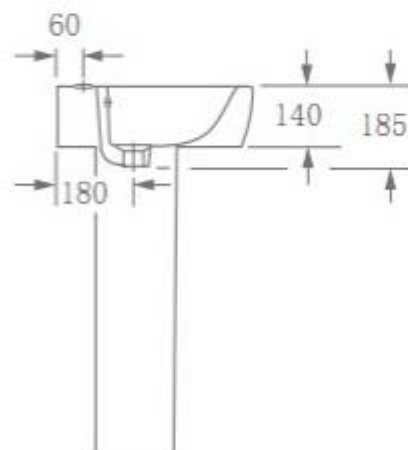

SUN – WASHBASIN 56 CM

SKU 018550

SUN – WASHBASIN 56 CM

SKU 018550

<u>Dimensions:</u>	length: 560 mm width: 450 mm height: 140 mm
<u>Material:</u>	porcelain
<u>Colour:</u>	white
<u>Mounting:</u>	wall-mounted – combining with column
<u>Characteristics:</u>	- washbasin 60 cm - with hole for the mixer in the middle - with overflow
<u>Option:</u>	column: SKU 018551