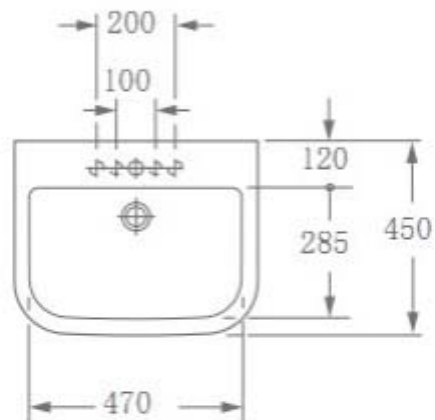

SUN – WASHBASIN 56 CM

SKU 018550

SUN – WASHBASIN 56 CM

SKU 018550

<u>Dimensions:</u>	length: 560 mm width: 450 mm height: 140 mm
<u>Material:</u>	porcelain
<u>Colour:</u>	white
<u>Mounting:</u>	wall-mounted – combining with column
<u>Characteristics:</u>	- washbasin 60 cm - with hole for the mixer in the middle - with overflow
<u>Option:</u>	column: SKU 018551