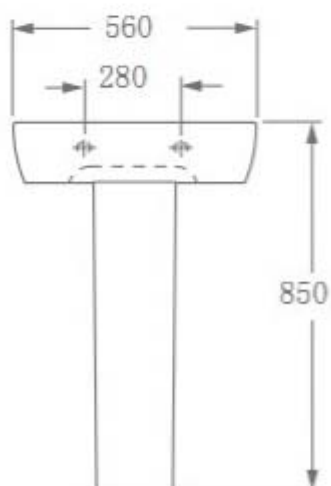

SUN – WASHBASIN 56 CM

SKU 018550

SUN – WASHBASIN 56 CM

SKU 018550

<u>Dimensions:</u>	length: 560 mm width: 450 mm height: 140 mm
<u>Material:</u>	porcelain
<u>Colour:</u>	white
<u>Mounting:</u>	wall-mounted – combining with column
<u>Characteristics:</u>	- washbasin 60 cm - with hole for the mixer in the middle - with overflow
<u>Option:</u>	column: SKU 018551