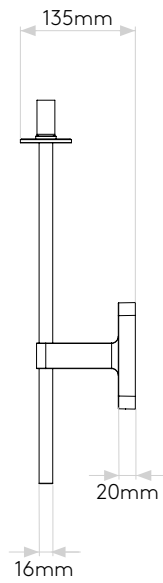

## GENERAL

LOCATION:	Bathroom/Interior
CLASS:	CE (Class I)
IP RATING:	IP44
BATHROOM ZONE:	Zone 2, 3
DRIVER REQUIRED:	No
INSTALLATION ORIENTATION:	Wall Mount - Vertical
MAIN MATERIAL:	Metal - Zinc
DIMENSIONS (mm):	H: 450 W: 70 D: 135
CUT OUT HOLE :	-
RECESS DEPTH (mm):	-
FIRE RATING:	-
CABLE LENGTH (mm):	-
GROSS WEIGHT (kg):	0.96

## LAMP

LIGHT SOURCE:	G9
WATTAGE:	3.5W MAX
RECOMMENDED LAMP:	3W MAX LED G9
LAMP INCLUDED:	No
MAXIMUM LAMP LENGTH (mm):	60
LUMINOUS FLUX (lm):	Lamp Dependent
COLOUR TEMP (K):	Lamp Dependent
CRI (Ra):	Lamp Dependent
MACADAM ELLIPSE:	Lamp Dependent
TILT ADJUSTABLE ANGLE (°):	-
ROTATION ADJUSTABLE ANGLE (°):	-
LIFETIME (hrs):	Lamp Dependent
BEAM ANGLE (°):	-

Ø60mm

450mm

135mm

16mm

36mm

Ø20mm

34mm

94mm

125mm

20mm

With Tacoma Shade

135mm

532mm

173mm

Please note that some dimensions may vary slightly due to manufacturing tolerances, this includes cable entry and fixing holes

Veillez noter que certaines dimensions peuvent varier légèrement en raison des tolérances de fabrication, y compris l'entrée de câble et les trous de fixation.