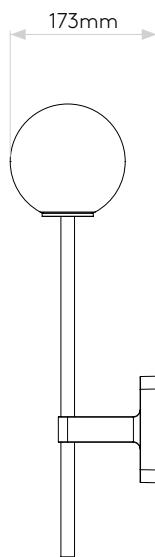

## GENERAL

LOCATION:	Bathroom/Interior
CLASS:	CE (Class I)
IP RATING:	IP44
BATHROOM ZONE:	Zone 2, 3
DRIVER REQUIRED:	No
INSTALLATION ORIENTATION:	Wall Mount - Vertical
MAIN MATERIAL:	Metal - Zinc
DIMENSIONS (mm):	H: 450 W: 70 D: 135
CUT OUT HOLE :	-
RECESS DEPTH (mm):	-
FIRE RATING:	-
CABLE LENGTH (mm):	-
GROSS WEIGHT (kg):	0.96

## LAMP

LIGHT SOURCE:	G9
WATTAGE:	3.5W MAX
RECOMMENDED LAMP:	3W MAX LED G9
LAMP INCLUDED:	No
MAXIMUM LAMP LENGTH (mm):	60
LUMINOUS FLUX (lm):	Lamp Dependent
COLOUR TEMP (K):	Lamp Dependent
CRI (Ra):	Lamp Dependent
MACADAM ELLIPSE:	Lamp Dependent
TILT ADJUSTABLE ANGLE (°):	-
ROTATION ADJUSTABLE ANGLE (°):	-
LIFETIME (hrs):	Lamp Dependent
BEAM ANGLE (°):	-

Ø60mm

450mm

135mm

16mm

36mm

Ø20mm

34mm

94mm

125mm

20mm

With Tacoma Shade

135mm

532mm

173mm

Please note that some dimensions may vary slightly due to manufacturing tolerances, this includes cable entry and fixing holes

Veillez noter que certaines dimensions peuvent varier légèrement en raison des tolérances de fabrication, y compris l'entrée de câble et les trous de fixation.