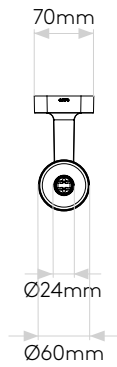

Without Shade

70mm

Ø24mm

Ø60mm