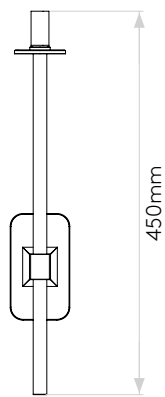

## LAMP

LIGHT SOURCE:	G9
WATTAGE:	3.5W MAX
RECOMMENDED LAMP:	3W MAX LED G9
LAMP INCLUDED:	No
MAXIMUM LAMP LENGTH (mm):	60
LUMINOUS FLUX (lm):	Lamp Dependent
COLOUR TEMP (K):	Lamp Dependent
CRI (Ra):	Lamp Dependent
MACADAM ELLIPSE:	Lamp Dependent
TILT ADJUSTABLE ANGLE (°):	-
ROTATION ADJUSTABLE ANGLE (°):	-
LIFETIME (hrs):	Lamp Dependent
BEAM ANGLE (°):	-

Per mantenere questo prodotto nelle sue migliori condizioni, consultare la nostra guida per la manutenzione e la pulizia nella sezione dedicata all'assistenza del sito Web Astro.

Without Shade

70mm

Ø24mm

Ø60mm

450mm

135mm

16mm

36mm

Ø20mm

34mm

94mm

125mm

20mm

With Tacoma Shade

135mm

532mm

173mm

Please note that some dimensions may vary slightly due to manufacturing tolerances, this includes cable entry and fixing holes

Veillez noter que certaines dimensions peuvent varier légèrement en raison des tolérances de fabrication, y compris l'entrée de câble et les trous de fixation.