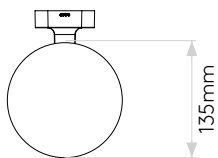

Ø60mm

450mm

135mm

16mm

36mm

Ø20mm

34mm

94mm

125mm

20mm

With Tacoma Shade

135mm

532mm

173mm

Please note that some dimensions may vary slightly due to manufacturing tolerances, this includes cable entry and fixing holes

Veillez noter que certaines dimensions peuvent varier légèrement en raison des tolérances de fabrication, y compris l'entrée de câble et les trous de fixation.