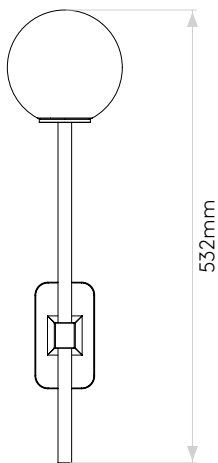

## GENERAL

LOCATION:	Bathroom/Interior
CLASS:	CE (Class I)
IP RATING:	IP44
BATHROOM ZONE:	Zone 2, 3
DRIVER REQUIRED:	No
INSTALLATION ORIENTATION:	Wall Mount - Vertical
MAIN MATERIAL:	Metal - Zinc
DIMENSIONS (mm):	H: 450 W: 70 D: 135
CUT OUT HOLE :	-
RECESS DEPTH (mm):	-
FIRE RATING:	-
CABLE LENGTH (mm):	-
GROSS WEIGHT (kg):	0.96

## LAMP

LIGHT SOURCE:	G9
WATTAGE:	3.5W MAX
RECOMMENDED LAMP:	3W MAX LED G9
LAMP INCLUDED:	No
MAXIMUM LAMP LENGTH (mm):	60
LUMINOUS FLUX (lm):	Lamp Dependent
COLOUR TEMP (K):	Lamp Dependent
CRI (Ra):	Lamp Dependent
MACADAM ELLIPSE:	Lamp Dependent
TILT ADJUSTABLE ANGLE (°):	-
ROTATION ADJUSTABLE ANGLE (°):	-
LIFETIME (hrs):	Lamp Dependent
BEAM ANGLE (°):	-

Ø60mm

450mm

135mm

16mm

36mm

Ø20mm

34mm

94mm

125mm

20mm

With Tacoma Shade

135mm

532mm

173mm

Please note that some dimensions may vary slightly due to manufacturing tolerances, this includes cable entry and fixing holes

Veillez noter que certaines dimensions peuvent varier légèrement en raison des tolérances de fabrication, y compris l'entrée de câble et les trous de fixation.