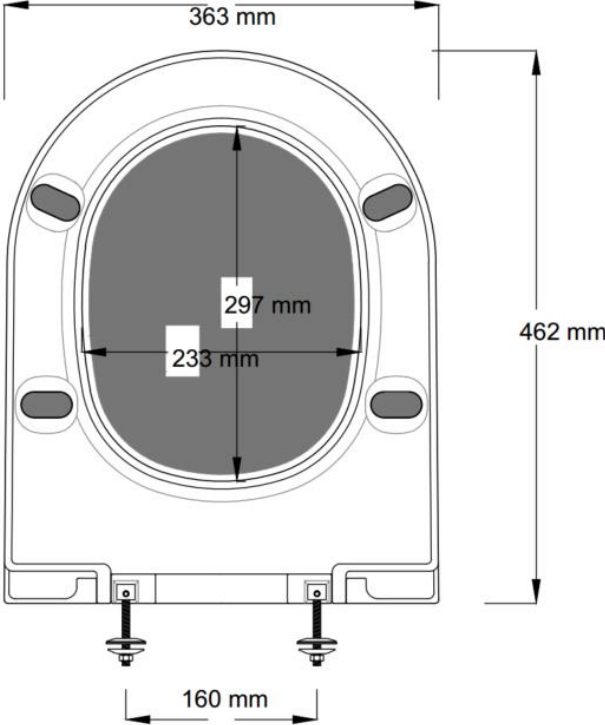

CASCATA – TOILET SEAT

SKU 093588

DIMENIONS

Type	Toilet seat with cover
Material	Duroplast
Colour	White
Hinges	Yes
Material Hinges	Stainless steel
Adjustability of Hinges	Yes, removable
Softclose	Yes
Weight	2.40 kg
Warranty	5 years
Extra	To combine with standing WC (sku 049033) and wall hung WC (sku 050572)