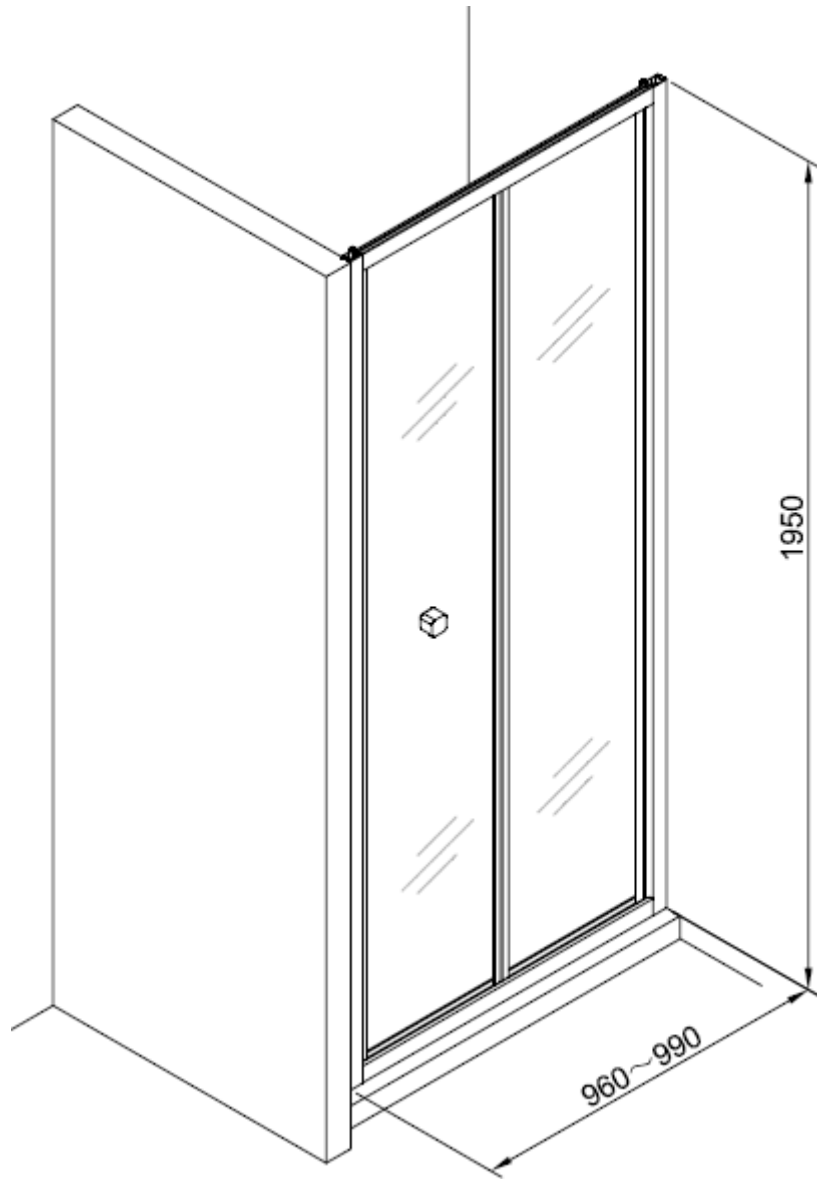

Measurements in millimetres mm
Information updated January 2020
Tel 0345 873 8840

crosswater[™]

CLEAR 6 BIFOLD DOOR
CABFSC1000

A		M4 *40mm Screw x 6
B		Wall Plug x 6
C		Handle x 1
D		Sleeve x 1
E		Cover x 3
F		Filler x 4

G		Waterproof strip x 2
H		Cover x 1
I		Cover x 1
J		Top Cap x 1
K		Top Cap x 1

AA		M4 *20mm Screw x 1
AB		Adjustment block x 1
AC		Top Cap x 1
AD		Top Cap(LH) x 1
AE		Top Cap(RH) x 1
AF		Filler x 2

Model	x (mm)	y (mm)
CABFSC0760	720~750	1950
CABFSC0800	760~790	1950
CABFSC0900	860~890	1950
CABFSC1000	960~990	1950