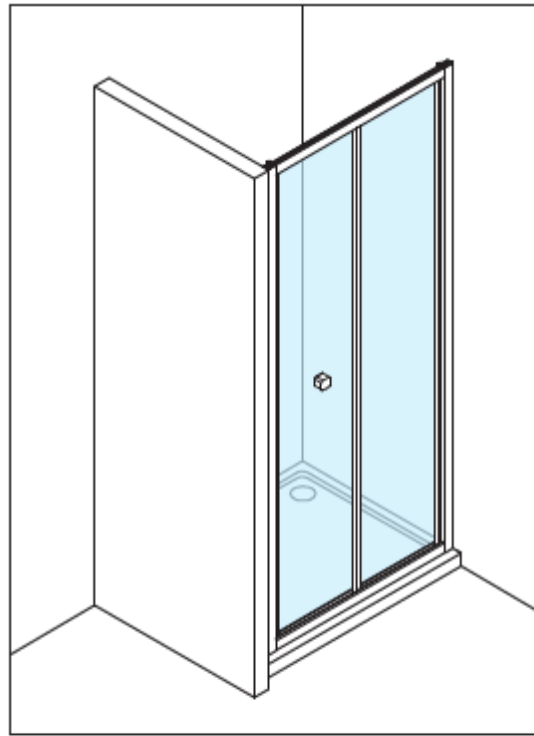

Measurements in millimetres mm
Information updated January 2020
Tel 0345 873 8840

crosswater[™]

CLEAR 6 BIFOLD DOOR
CABFSC1000

A		M4 *40mm Screw x 6
B		Wall Plug x 6
C		Handle x 1
D		Sleeve x 1
E		Cover x 3
F		Filler x 4

G		Waterproof strip x 2
H		Cover x 1
I		Cover x 1
J		Top Cap x 1
K		Top Cap x 1

AA		M4 *20mm Screw x 1
AB		Adjustment block x 1
AC		Top Cap x 1
AD		Top Cap(LH) x 1
AE		Top Cap(RH) x 1
AF		Filler x 2

Model	x (mm)	y (mm)
CABFSC0760	720~750	1950
CABFSC0800	760~790	1950
CABFSC0900	860~890	1950
CABFSC1000	960~990	1950