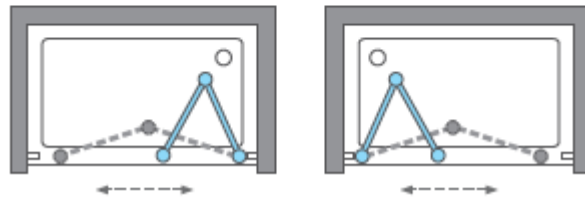

Measurements in millimetres mm
Information updated January 2020
Tel 0345 873 8840

crosswater[™]

CLEAR 6 BIFOLD DOOR
CABFSC1000

A		M4 *40mm Screw x 6
B		Wall Plug x 6
C		Handle x 1
D		Sleeve x 1
E		Cover x 3
F		Filler x 4

G		Waterproof strip x 2
H		Cover x 1
I		Cover x 1
J		Top Cap x 1
K		Top Cap x 1

AA		M4 *20mm Screw x 1
AB		Adjustment block x 1
AC		Top Cap x 1
AD		Top Cap(LH) x 1
AE		Top Cap(RH) x 1
AF		Filler x 2

Model	x (mm)	y (mm)
CABFSC0760	720~750	1950
CABFSC0800	760~790	1950
CABFSC0900	860~890	1950
CABFSC1000	960~990	1950