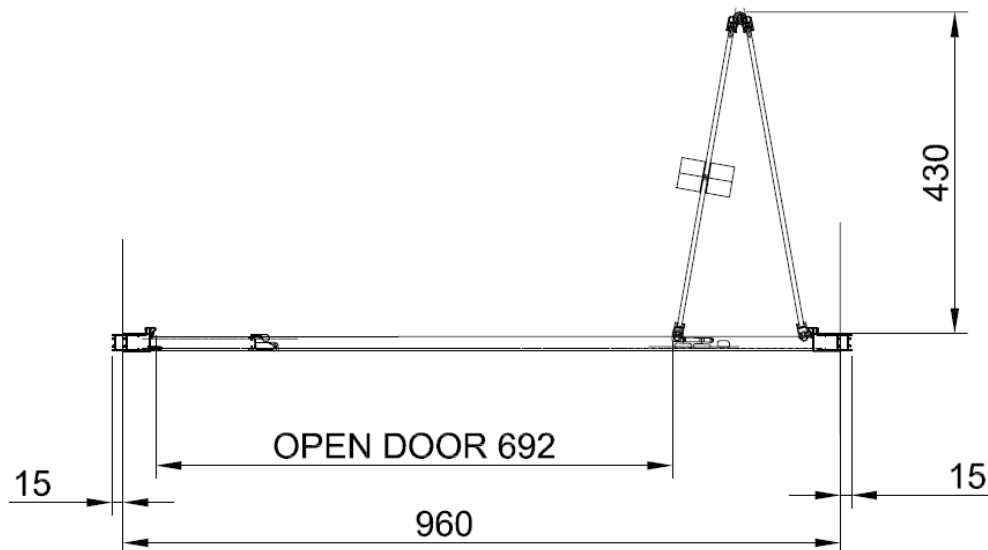

Measurements in millimetres mm
Information updated January 2020
Tel 0345 873 8840

crosswater[™]

CLEAR 6 BIFOLD DOOR
CABFSC1000

A		M4 *40mm Screw x 6
B		Wall Plug x 6
C		Handle x 1
D		Sleeve x 1
E		Cover x 3
F		Filler x 4

G		Waterproof strip x 2
H		Cover x 1
I		Cover x 1
J		Top Cap x 1
K		Top Cap x 1

AA		M4 *20mm Screw x 1
AB		Adjustment block x 1
AC		Top Cap x 1
AD		Top Cap(LH) x 1
AE		Top Cap(RH) x 1
AF		Filler x 2

Model	x (mm)	y (mm)
CABFSC0760	720~750	1950
CABFSC0800	760~790	1950
CABFSC0900	860~890	1950
CABFSC1000	960~990	1950