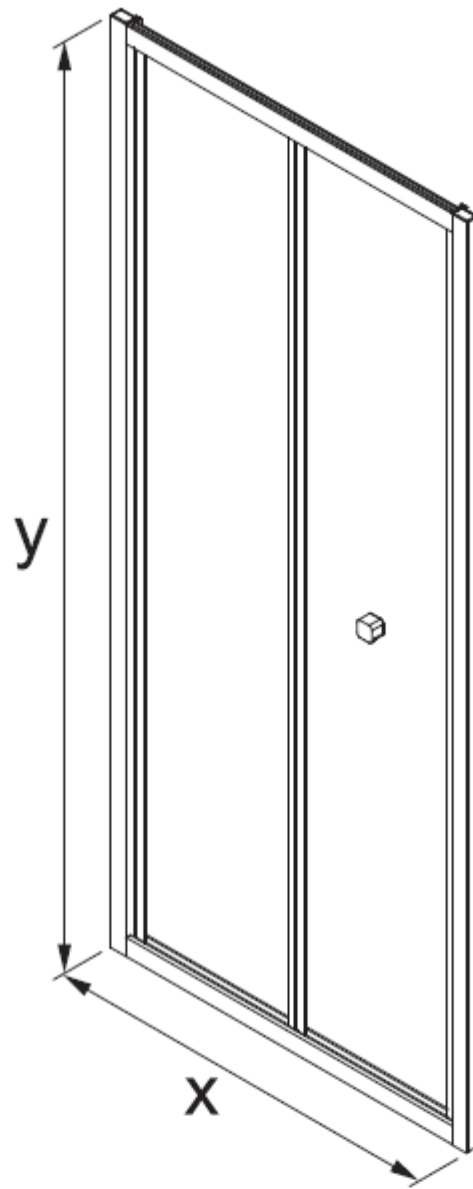

Measurements in millimetres mm
Information updated January 2020
Tel 0345 873 8840

crosswater[™]

CLEAR 6 BIFOLD DOOR
CABFSC1000

A		M4 *40mm Screw x 6
B		Wall Plug x 6
C		Handle x 1
D		Sleeve x 1
E		Cover x 3
F		Filler x 4

G		Waterproof strip x 2
H		Cover x 1
I		Cover x 1
J		Top Cap x 1
K		Top Cap x 1

AA		M4 *20mm Screw x 1
AB		Adjustment block x 1
AC		Top Cap x 1
AD		Top Cap(LH) x 1
AE		Top Cap(RH) x 1
AF		Filler x 2

Model	x (mm)	y (mm)
CABFSC0760	720~750	1950
CABFSC0800	760~790	1950
CABFSC0900	860~890	1950
CABFSC1000	960~990	1950