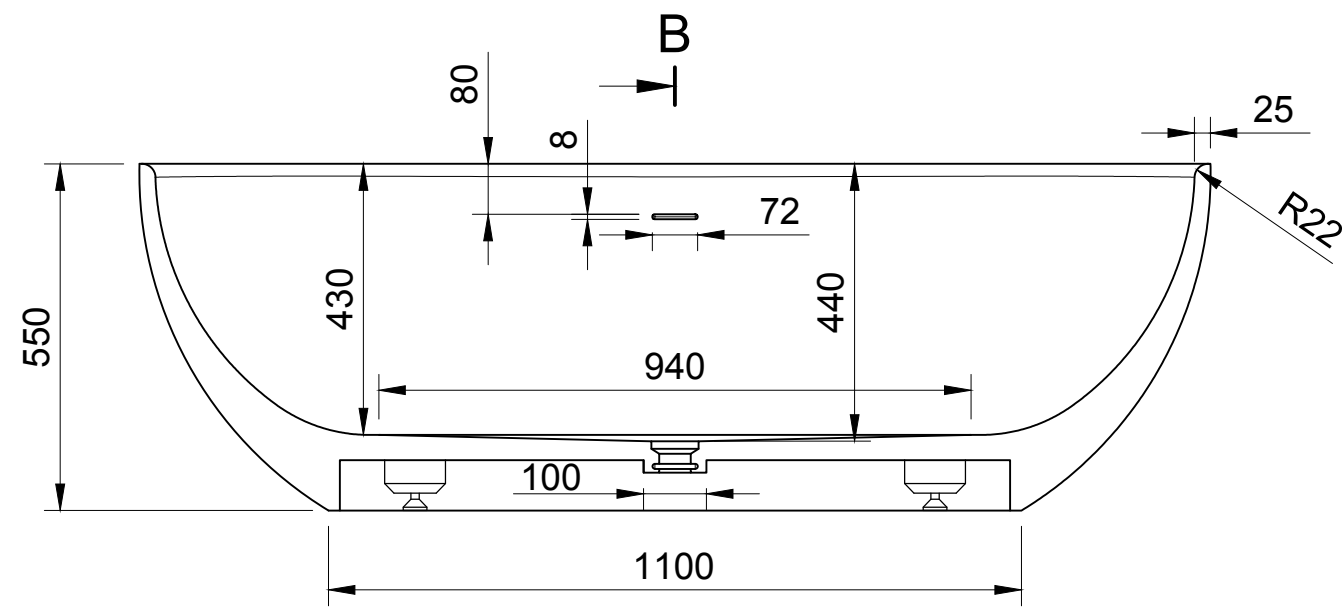

TOP VIEW

BOTTOM VIEW

SECTION A-A

SECTION B-B

Accessories List

 9000303
 Adjustable Feet
 For Bathtubs
 1pc

 9000205
 Bathtub Waste
 Pipe D40mm
 1pc

 9000167
 Pop-up Drainage
 For Bathtub
 1pc

 9000090
 Magic Sponge
 1pc

IDEAVIT

PROJECT TITLE
SOLIDERA-170 Free standing Bathtub

ARTICLE NO.
290356

DIMENSIONS (MILLIMETER)
1700 x 800 x 550

DATE
2 Dec 2022

TOLERANCE (MILLIMETER)
± 1

WEIGHT (KILOGRAMS)
185.5KG

SCALE: 1: 10

PAPER SIZE
A3

REV.
A-01