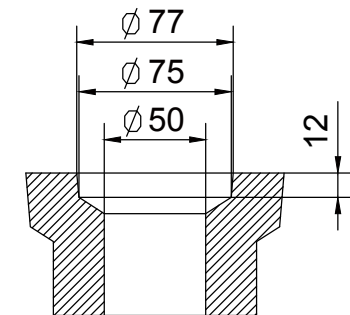

TOP VIEW

BOTTOM VIEW

SECTION A-A

SECTION B-B

Accessories List

 9000303
 Adjustable Feet
 For Bathtubs
 1pc

 9000205
 Bathtub Waste
 Pipe D40mm
 1pc

 9000167
 Pop-up Drainage
 For Bathtub
 1pc

 9000090
 Magic Sponge
 1pc

IDEAVIT

PROJECT TITLE
SOLIDERA-170 Free standing Bathtub

ARTICLE NO.
290356

DIMENSIONS (MILLIMETER)
1700 x 800 x 550

DATE
2 Dec 2022

TOLERANCE (MILLIMETER)
± 1

WEIGHT (KILOGRAMS)
185.5KG

SCALE: 1: 10

PAPER SIZE
A3

REV.
A-01