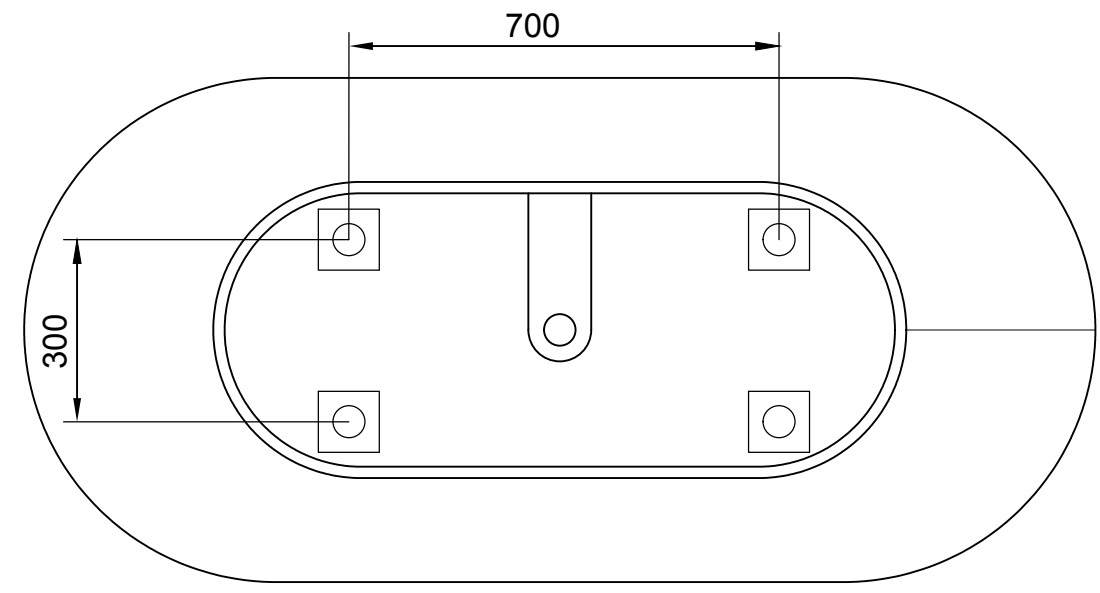

TOP VIEW

BOTTOM VIEW

SECTION A-A

SECTION B-B

Accessories List

 9000303
 Adjustable Feet
 For Bathtubs
 1pc

 9000205
 Bathtub Waste
 Pipe D40mm
 1pc

 9000167
 Pop-up Drainage
 For Bathtub
 1pc

 9000090
 Magic Sponge
 1pc

IDEAVIT

PROJECT TITLE
SOLIDERA-170 Free standing Bathtub

ARTICLE NO.
290356

DIMENSIONS (MILLIMETER)
1700 x 800 x 550

DATE
2 Dec 2022

TOLERANCE (MILLIMETER)
± 1

WEIGHT (KILOGRAMS)
185.5KG

SCALE: 1: 10

PAPER SIZE
A3

REV.
A-01