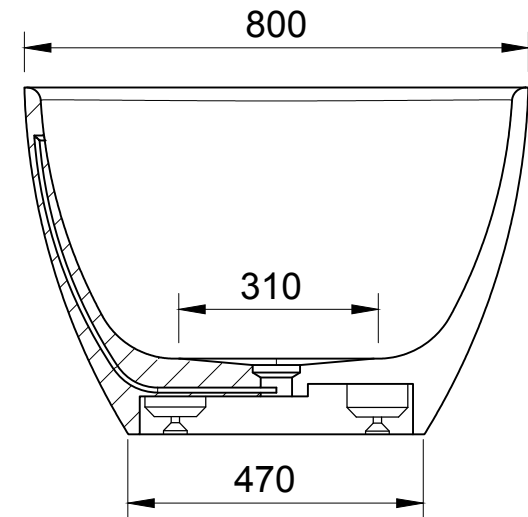

TOP VIEW

BOTTOM VIEW

SECTION A-A

SECTION B-B

Accessories List

 9000303
 Adjustable Feet
 For Bathtubs
 1pc

 9000205
 Bathtub Waste
 Pipe D40mm
 1pc

 9000167
 Pop-up Drainage
 For Bathtub
 1pc

 9000090
 Magic Sponge
 1pc

IDEAVIT

PROJECT TITLE
SOLIDERA-170 Free standing Bathtub

ARTICLE NO.
290356

DIMENSIONS (MILLIMETER)
1700 x 800 x 550

DATE
2 Dec 2022

TOLERANCE (MILLIMETER)
± 1

WEIGHT (KILOGRAMS)
185.5KG

SCALE: 1: 10

PAPER SIZE
A3

REV.
A-01