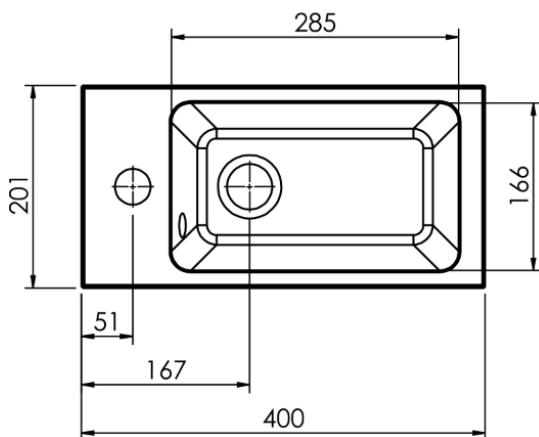

**BASIN FOR ALBA/AURORA CABINET – 400 X 201 X 122 MM**

**SKU 930524**

**DIMENSIONS:**      Length: 400 mm  
                                  Depth: 201 mm  
                                  Height: 122 mm