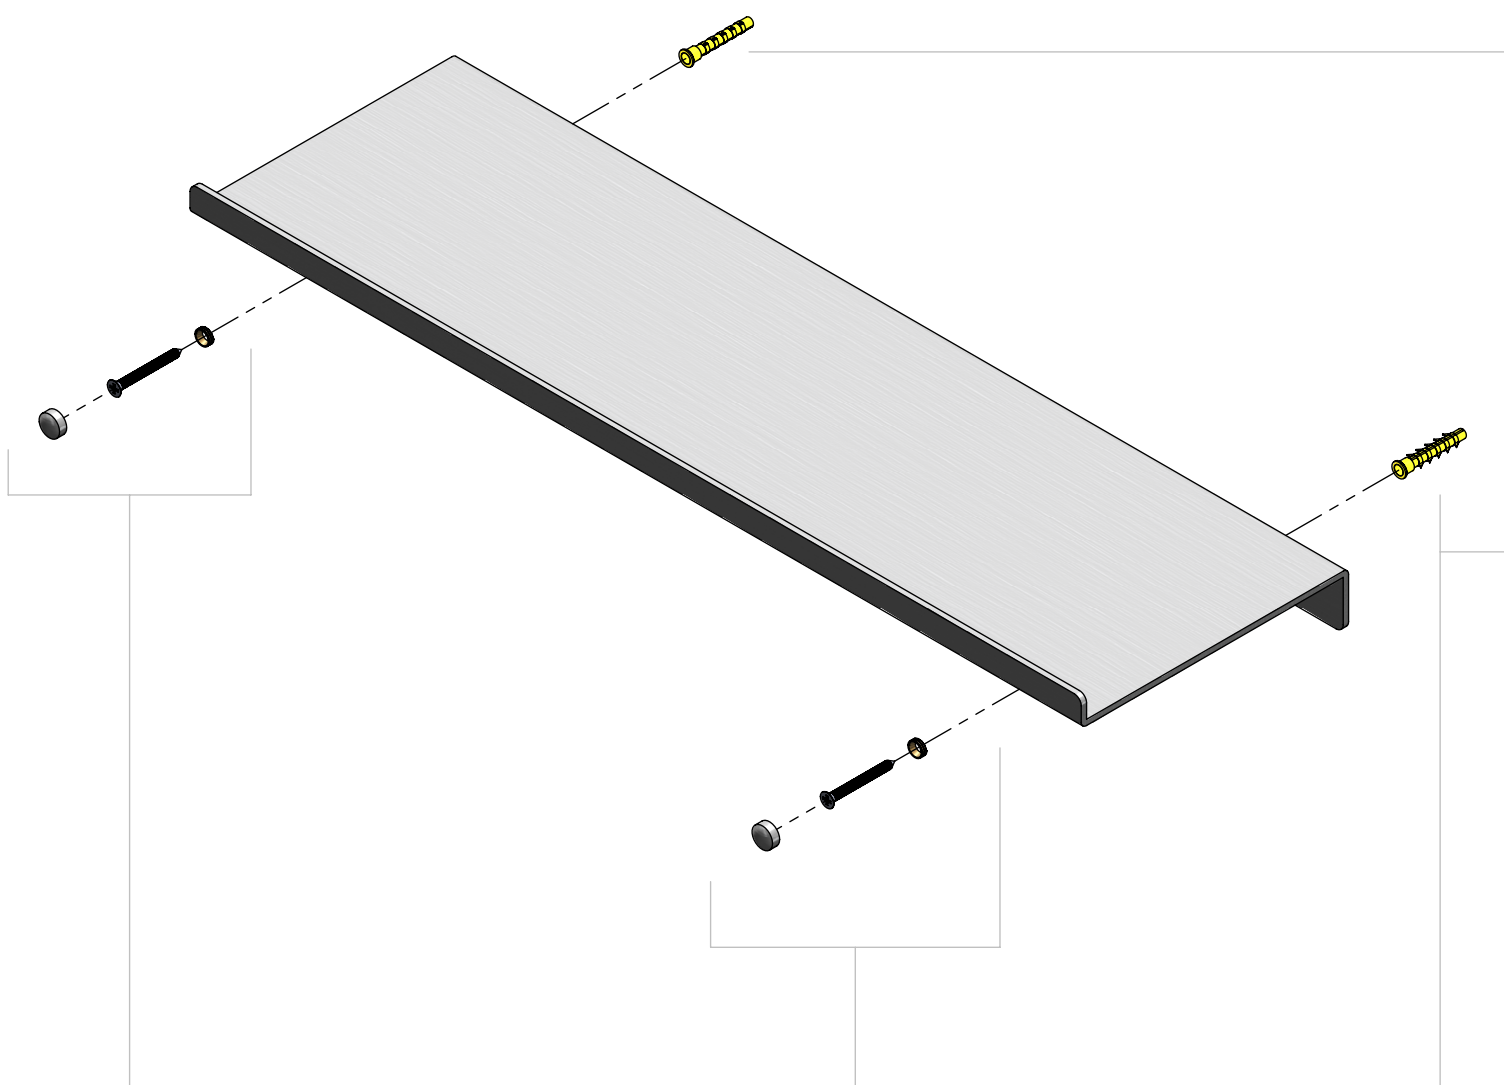

Fold - shelf

Brushed stainless steel, 50cm

clou

CL/09.04081.41

Spare parts

CL/1051.9100.41