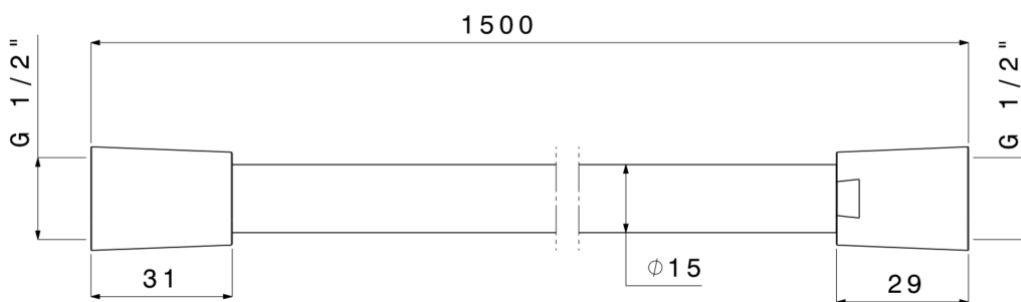

**NERO – SHOWER HOSE – 150 CM**

SKU 156548

**PICTURE:**

**DIMENSIONS:**

**Color:**

**Black matt**

**Material:**

**Smoothed plastic**

**Characteristics:**

- smoothed shower hose - 150 cm
- anti-kink
- anti-twist
- universal connection 1/2"
- certificate: ACS