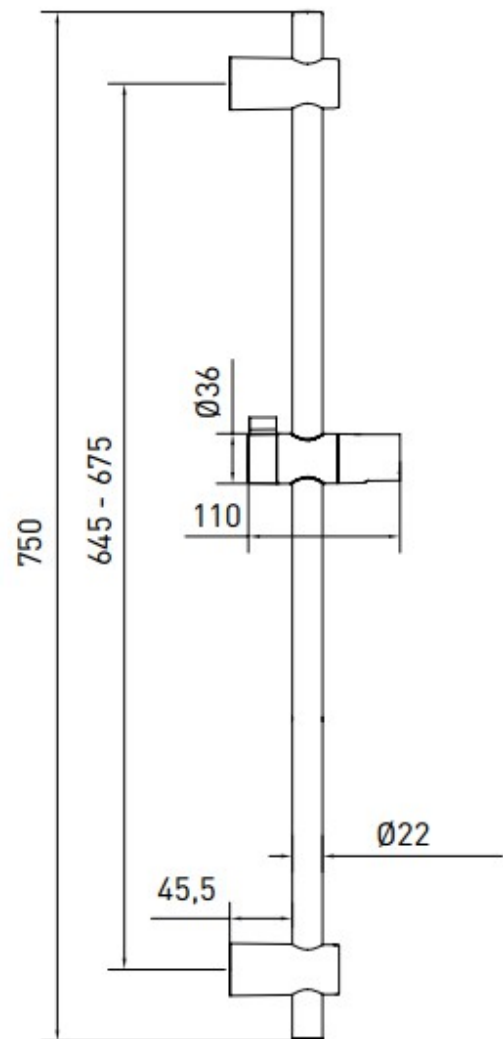

CALUSO – ADJUSTABLE SHOWER BAR – 75 CM

SKU 186132

CALUSO – ADJUSTABLE SHOWER BAR – 75 CM

SKU 186132

Dimensions: height of the shower bar: 750 mm

Colour: chromed

Mounting: wall-mounted

Characteristics:

- adjustable shower bar
- with fixation set
- including shower holder

Option: can be combined with any Van Marcke hand shower or/and shower hose

Rev.

Dimensions and assortment can be modified without prior notification.