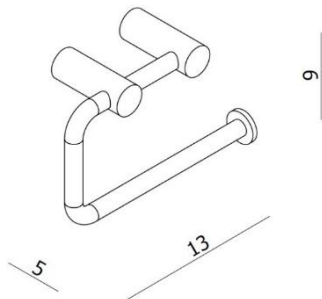

**TILDE – TOILET ROLL HOLDER WITHOUT COVER, SWING**

**SKU 215591**

**DIMENSIONS:**

**Length: 130 mm**  
**Width: 90 mm**  
**Depth: 50 mm**

<b>Material</b>	<b>Brass</b>
<b>Colour</b>	<b>Brushed satin nickel</b>
<b>Fixing</b>	<b>Wall mounted</b>
<b>Characteristics</b>	<b>Fixation set included</b>