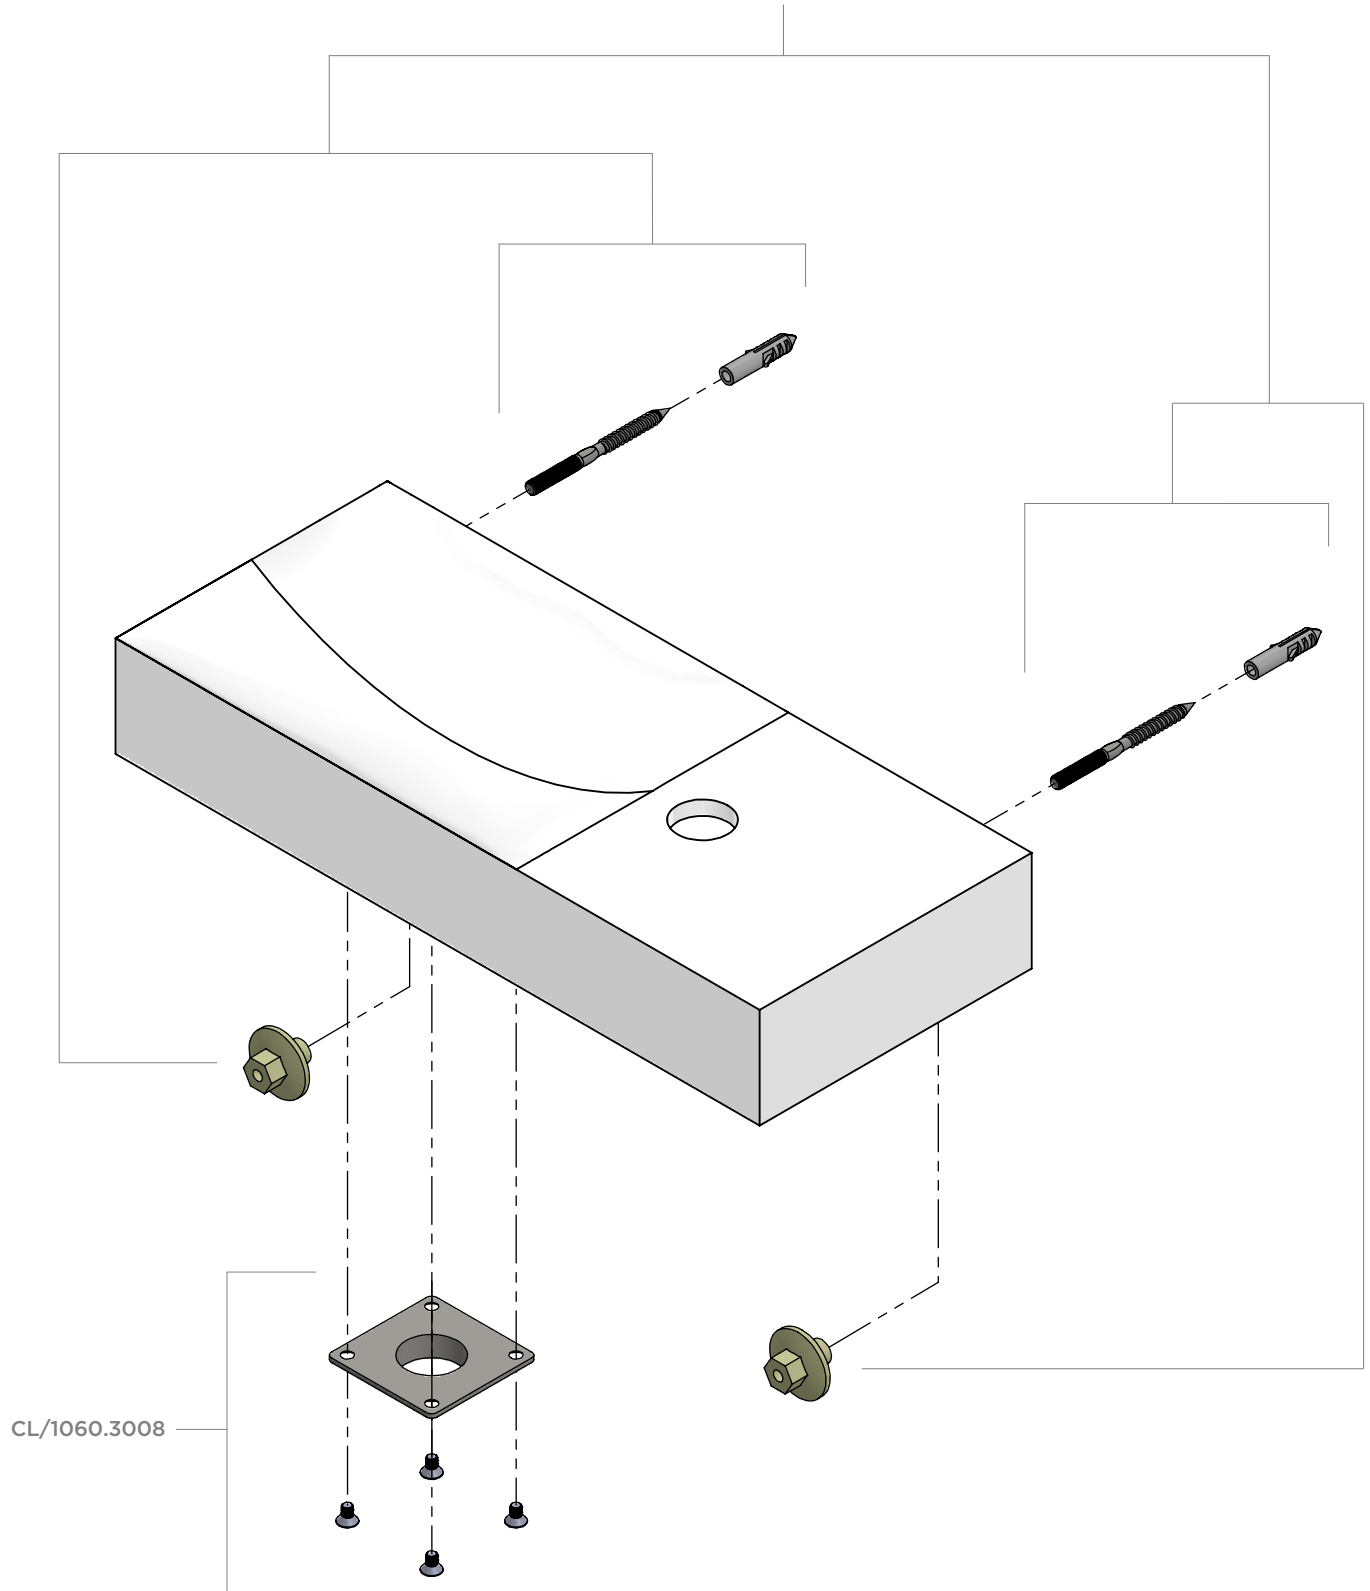

Vale - handbasin

Gloss white, with tap hole, right, 45cm

clou

CL/03.03162.01.R

CL/1080.2000

CL/1060.3008