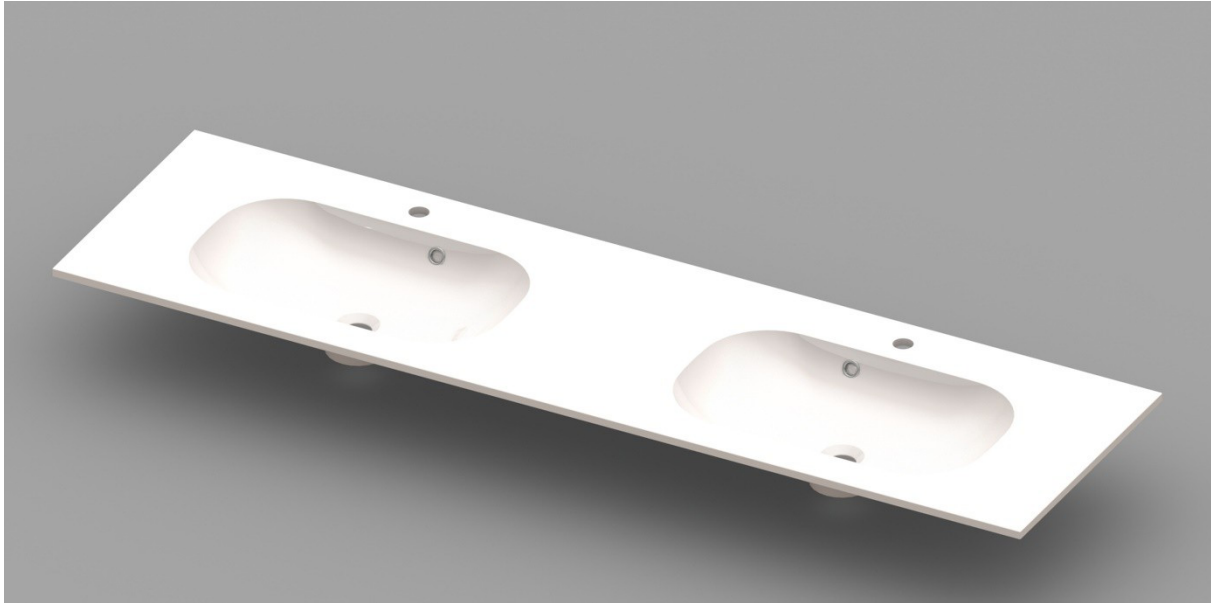

**OVUM – WASHBASIN / INTEGRATED TABLET - 1800 X 500 X 200 MM**

**SKU 930972**

PICTURE

DIMENSIONS

02.2017

Dimensions and assortment can be modified

<b>Type of washbasin</b>	Rectangular integrated tablet
<b>Number of basin(s)</b>	Double
<b>Material</b>	Artificial marble
<b>Colour</b>	White
<b>Finishing</b>	Brilliant
<b>Thickness of tablet</b>	2 cm
<b>Depth of basin</b>	10 cm
<b>With integrated overflow</b>	Yes
<b>With integrated tap hole</b>	Yes
<b>Diameter of tap hole</b>	35 mm
<b>With siphon hole</b>	Yes
<b>Diameter of siphon hole</b>	45 mm
<b>With watertight ring</b>	No
<b>Combination</b>	can be combined with any Van Marcke cabinet
<b>Treatment</b>	/
<b>Weight</b>	33 kg
<b>Warranty</b>	5 years
<b>Extras</b>	/
<b>With fixation set</b>	Yes