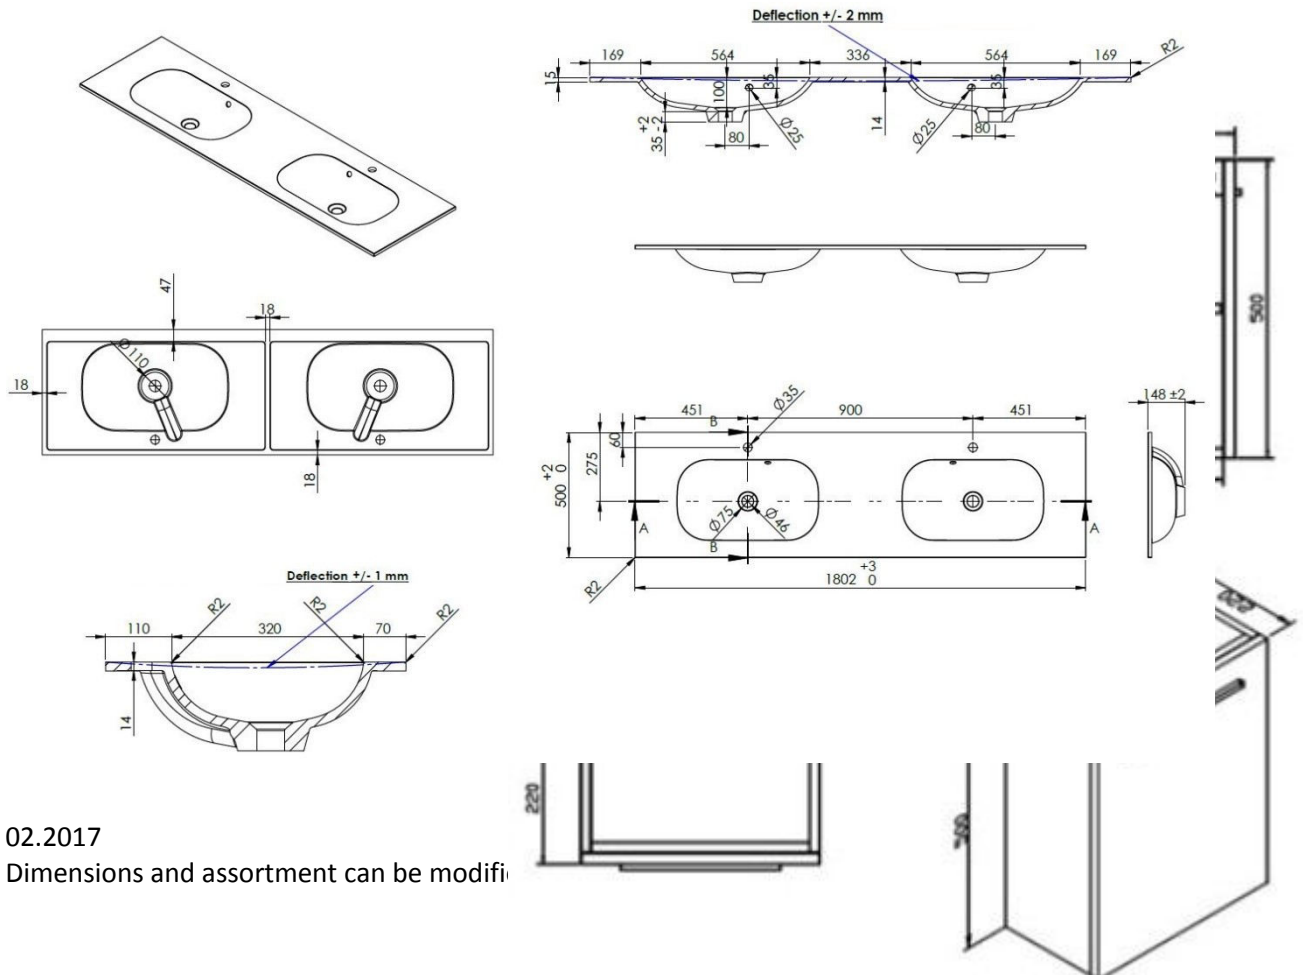

**OVUM – WASHBASIN / INTEGRATED TABLET - 1800 X 500 X 200 MM**

**SKU 930972**

PICTURE

DIMENSIONS

02.2017

Dimensions and assortment can be modified

<b>Type of washbasin</b>	Rectangular integrated tablet
<b>Number of basin(s)</b>	Double
<b>Material</b>	Artificial marble
<b>Colour</b>	White
<b>Finishing</b>	Brilliant
<b>Thickness of tablet</b>	2 cm
<b>Depth of basin</b>	10 cm
<b>With integrated overflow</b>	Yes
<b>With integrated tap hole</b>	Yes
<b>Diameter of tap hole</b>	35 mm
<b>With siphon hole</b>	Yes
<b>Diameter of siphon hole</b>	45 mm
<b>With watertight ring</b>	No
<b>Combination</b>	can be combined with any Van Marcke cabinet
<b>Treatment</b>	/
<b>Weight</b>	33 kg
<b>Warranty</b>	5 years
<b>Extras</b>	/
<b>With fixation set</b>	Yes