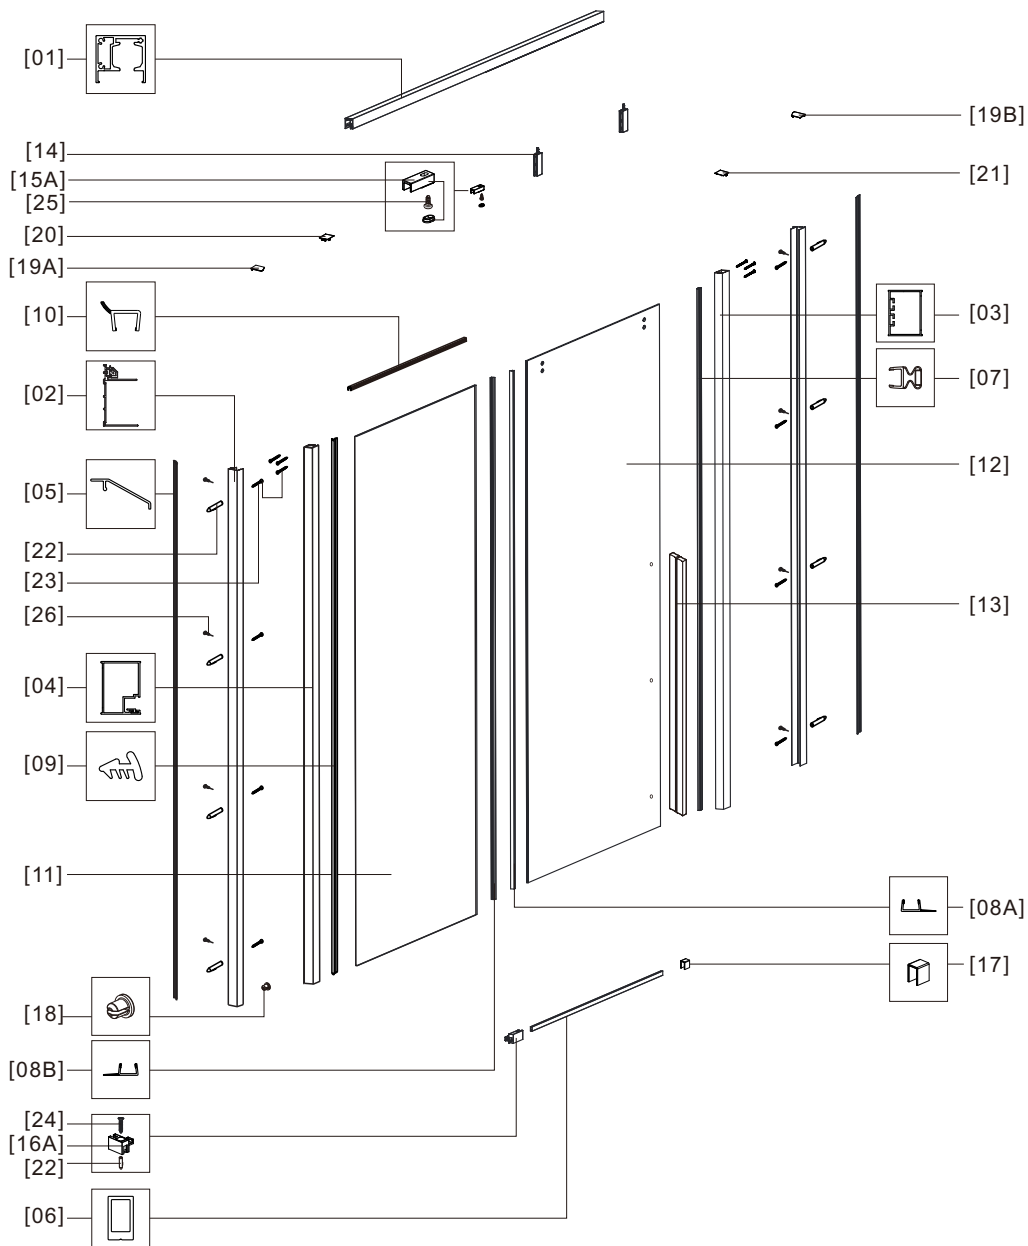

## NOTES: Safety glass can not be re-worked

Please read these instructions carefully before start of installation.  
Special care should be taken when drilling walls to avoid hidden pipes or electrical cables.  
Note: This product is heavy and may require two people to install.

[01] x1 [02] x2 [03] x1 [04] x1 [05] x2 [06] x1 [07] x1 [08A] x1 [08B] x1

[09] x1 [10] x1 [11] x1 [12] x1 [13] x1

[14] x2 [15A] x1 [15B] x1 [16A] x1 [16B] x1 [17] x1 [18] x1

[19A] x1 [19B] x1 [20] x1 [21] x1

[22] x9 [23] x14 [24] x1 [25] x1 [26] x8

**01**

Size (mm)	L	
	Min.	Max.
1200	1160	1200
1300	1260	1300
1400	1360	1400
1500	1460	1500
1600	1560	1600

**8x**

02

03

04

 View from inside