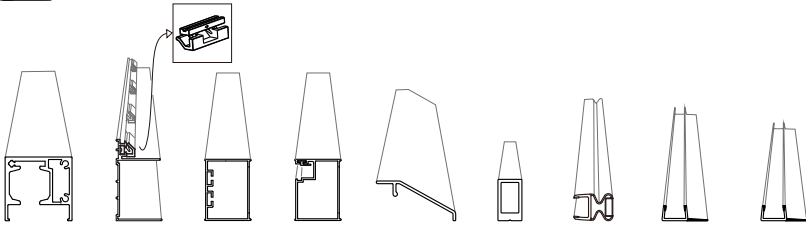

[01] x1 [02] x2 [03] x1 [04] x1 [05] x2 [06] x1 [07] x1 [08A] x1 [08B] x1