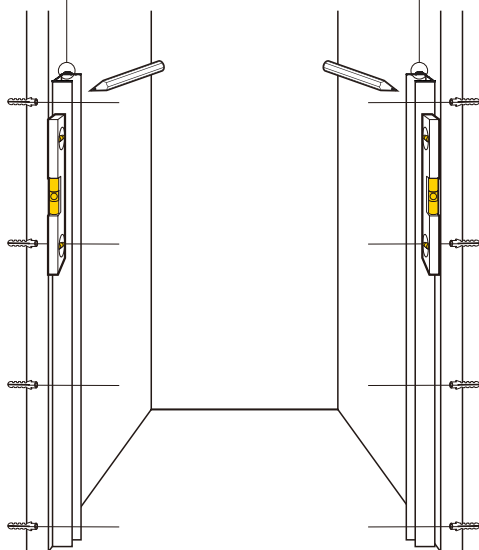

## NOTES: Safety glass can not be re-worked

Please read these instructions carefully before start of installation.  
Special care should be taken when drilling walls to avoid hidden pipes or electrical cables.  
Note: This product is heavy and may require two people to install.

[01] x1 [02] x2 [03] x1 [04] x1 [05] x2 [06] x1 [07] x1 [08A] x1 [08B] x1

[09] x1 [10] x1 [11] x1 [12] x1 [13] x1

[14] x2 [15A] x1 [15B] x1 [16A] x1 [16B] x1 [17] x1 [18] x1

[19A] x1 [19B] x1 [20] x1 [21] x1

[22] x9 [23] x14 [24] x1 [25] x1 [26] x8

**01**

Size (mm)	L	
	Min.	Max.
1200	1160	1200
1300	1260	1300
1400	1360	1400
1500	1460	1500
1600	1560	1600

**8x**

02

03

04

 View from inside