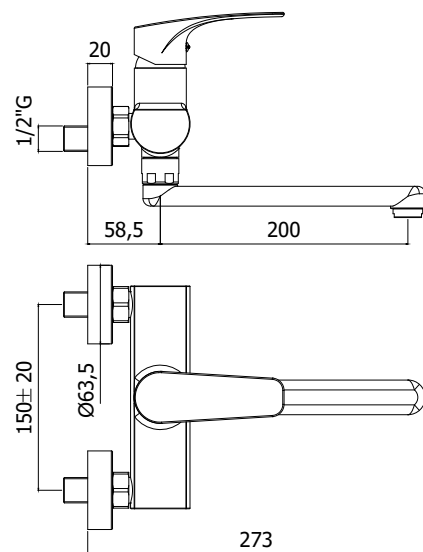

Lena

Wall sink mixer

sku 180605

PRODUCT IMAGE

TECHNICAL DRAWING

DESCRIPTION

Wall sink mixer complete with:

- Aerator M24x1
- 1/2" G connections
- Chrom finish
- With swivel tube straight spout - l.200mm
- 8,67 L/min