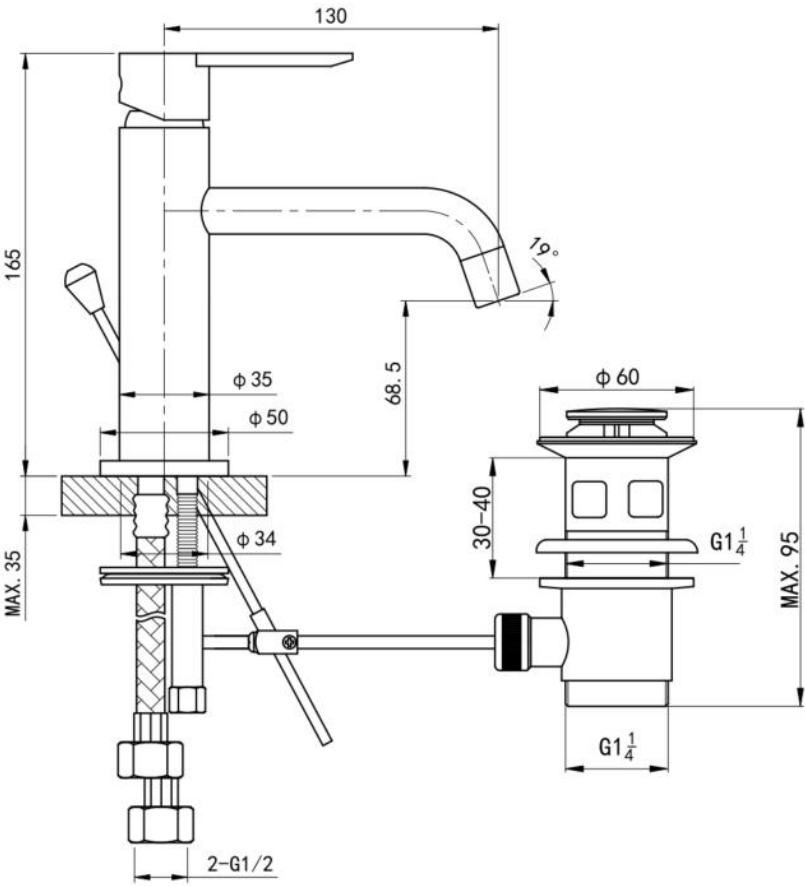

LANA – WASHBASIN MIXER

SKU 157138

LANA – WASHBASIN MIXER

SKU 157138

Dimensions: height of mixer: 165 mm

Material: brass

Colour: chromed

Mounting: top-mounted on sink

Characteristics:

- washbasin mixer
- with pop-up waste
- ceramic discs
- with fixed spout
- water saving
- flow rate 3 bar: 8.3 l/m