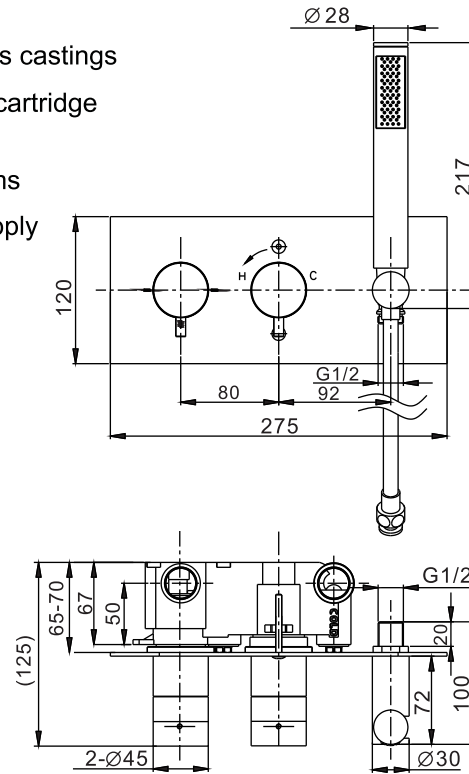

## Dual control single outlet recessed thermostatic shower valve

### Product specification

Product Code:	PRO1701RC
Finishes:	Chrome plated
Product Type:	Modern
Construction:	Bodies of the tap are solid brass castings
Valve Type:	G3/4 single lever ceramic disc cartridge Thermostatic cartridge
Supply:	Suitable for all plumbing systems
Inlet Connections:	G3/4 female bsp threaded supply
Water Pressure:	Min 0.5 bar, Max 3 bar

### Product specification

- Supplied with metal heads
- Chrome plated conform to EN817, EN200  
( Salt spray test 10 grade)

**Technical Advice:** For further information please call 0845 873 8843 or email [techinfo@bathstore.com](mailto:techinfo@bathstore.com)