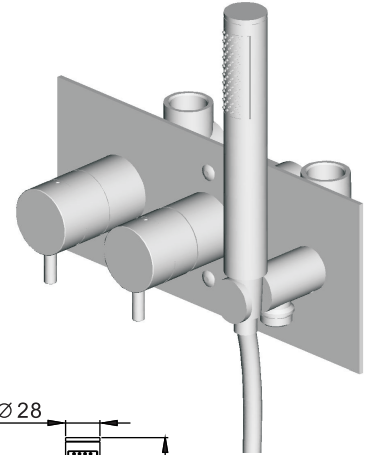

## Dual control single outlet recessed thermostatic shower valve

### Product specification

Product Code:	PRO1701RC
Finishes:	Chrome plated
Product Type:	Modern
Construction:	Bodies of the tap are solid brass castings
Valve Type:	G3/4 single lever ceramic disc cartridge Thermostatic cartridge
Supply:	Suitable for all plumbing systems
Inlet Connections:	G3/4 female bsp threaded supply
Water Pressure:	Min 0.5 bar, Max 3 bar

### Product specification

- Supplied with metal heads
- Chrome plated conform to EN817, EN200  
( Salt spray test 10 grade)

**Technical Advice:** For further information please call 0845 873 8843 or email [techinfo@bathstore.com](mailto:techinfo@bathstore.com)