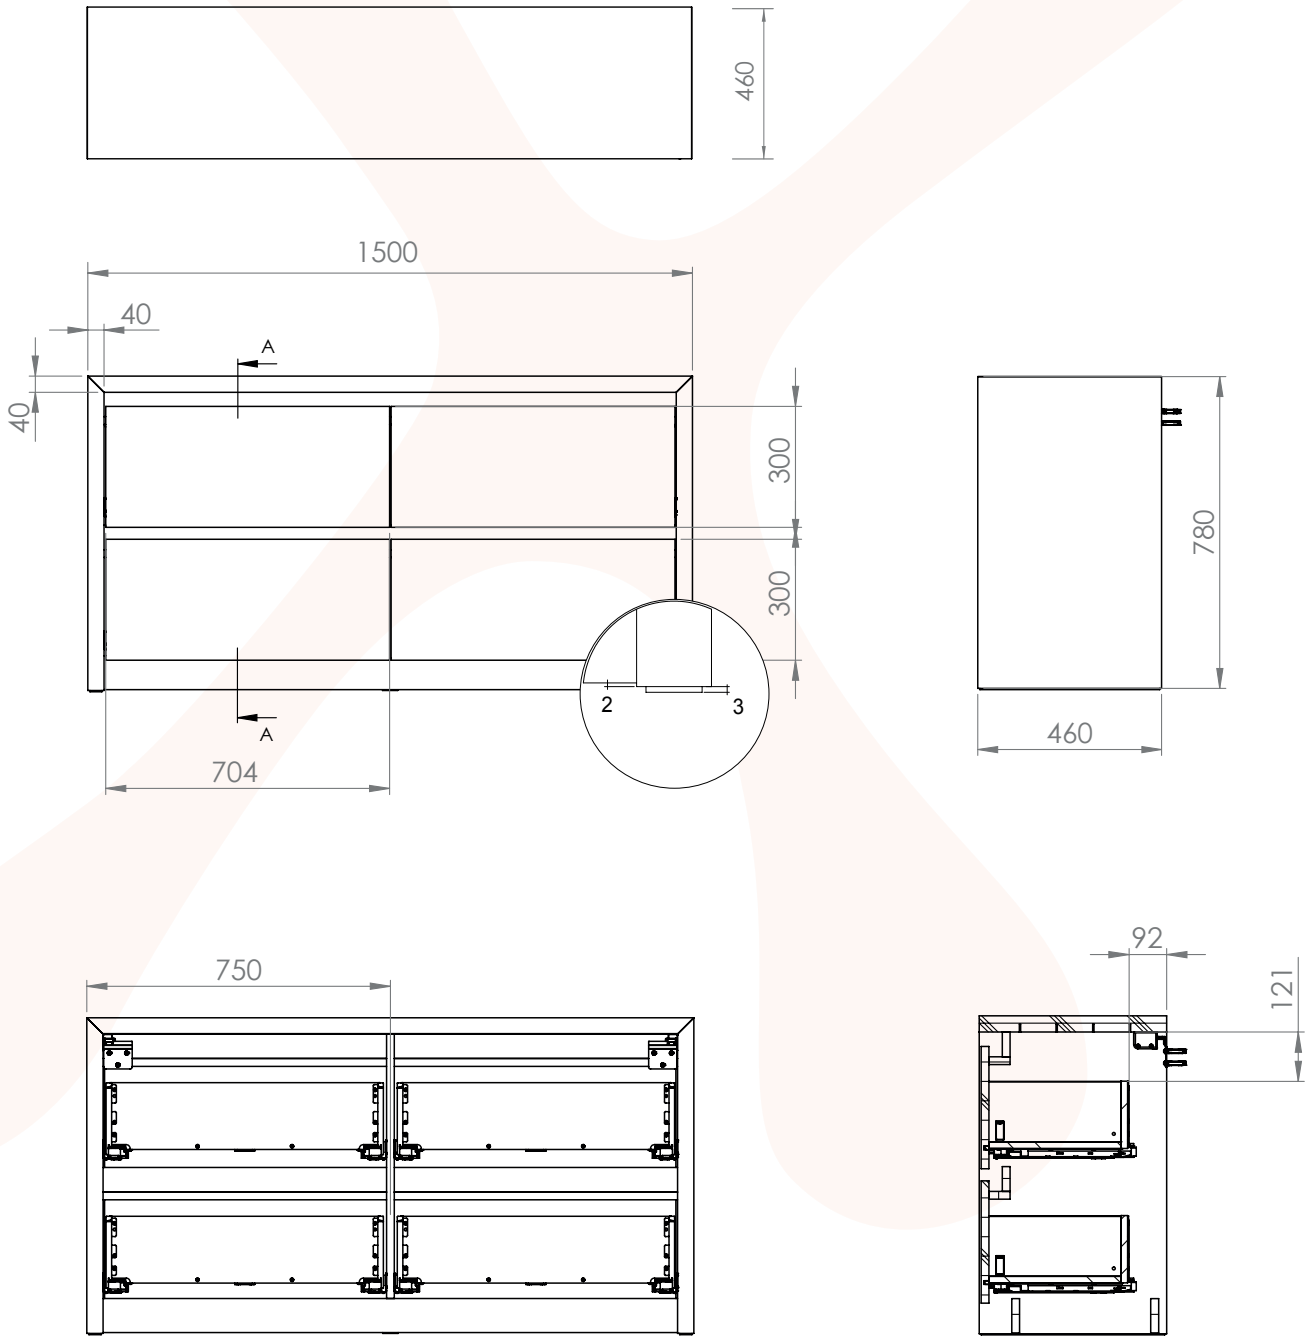

1500 mm

SECTION A-A

All content on this drawing is protected by intellectual property laws and the sole property of Looox B.V.

Wooden U-Floor