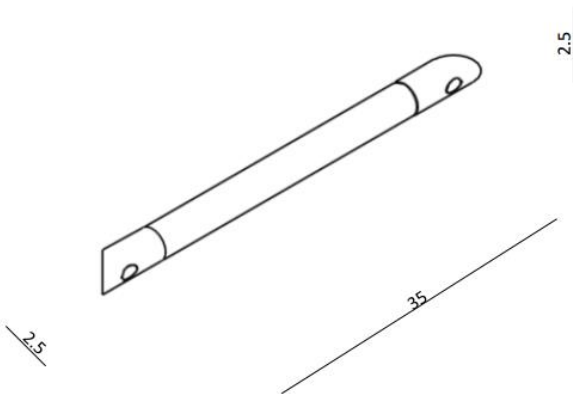

SANO+ – SHOWER FOOTREST/GRAB RAIL

SKU 215760

DIMENSIONS: Length: 350 mm
 Width: 25 mm

Material	Aluminium
Colour	Chrome/ Black
Fixing	Wall mounted
Characteristics	Fixation set included