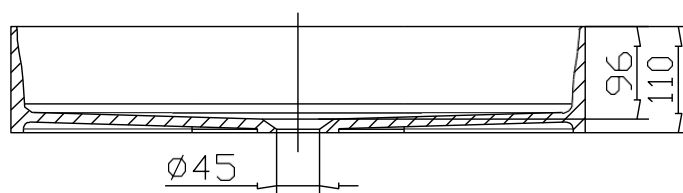

JAVA STYLE – COUNTERTOP WASHBASIN – OVAL

SKU 018805

JAVA STYLE – COUNTERTOP WASHBASIN – OVAL

SKU 018805

- Dimension: width: 580 mm
depth: 380 mm
height: 110 mm
- Material: Solid Surface
- Colour: inside and outside: matt white
- Characteristics:
- sturdy, durable, UV-resistant and hygienic
 - easy to maintain
 - feels warm and soft
 - scratches restorable
 - 100% recyclable
 - tap not included