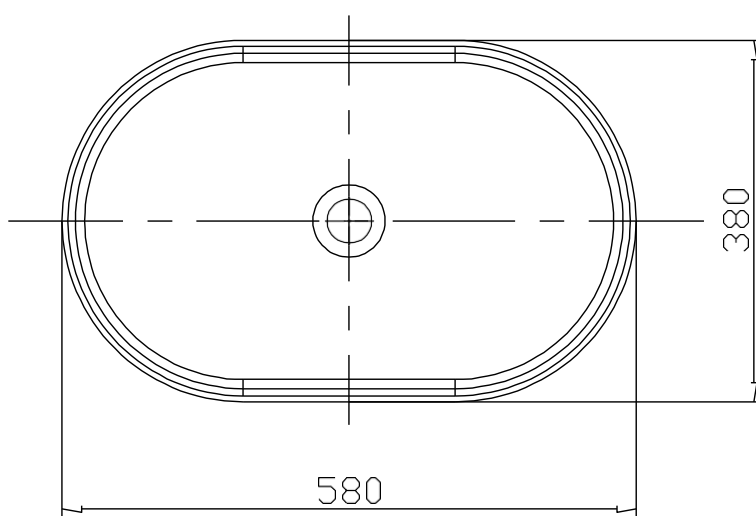

JAVA STYLE – COUNTERTOP WASHBASIN – OVAL

SKU 018805

JAVA STYLE – COUNTERTOP WASHBASIN – OVAL

SKU 018805

- Dimension: width: 580 mm
depth: 380 mm
height: 110 mm
- Material: Solid Surface
- Colour: inside and outside: matt white
- Characteristics:
- sturdy, durable, UV-resistant and hygienic
 - easy to maintain
 - feels warm and soft
 - scratches restorable
 - 100% recyclable
 - tap not included