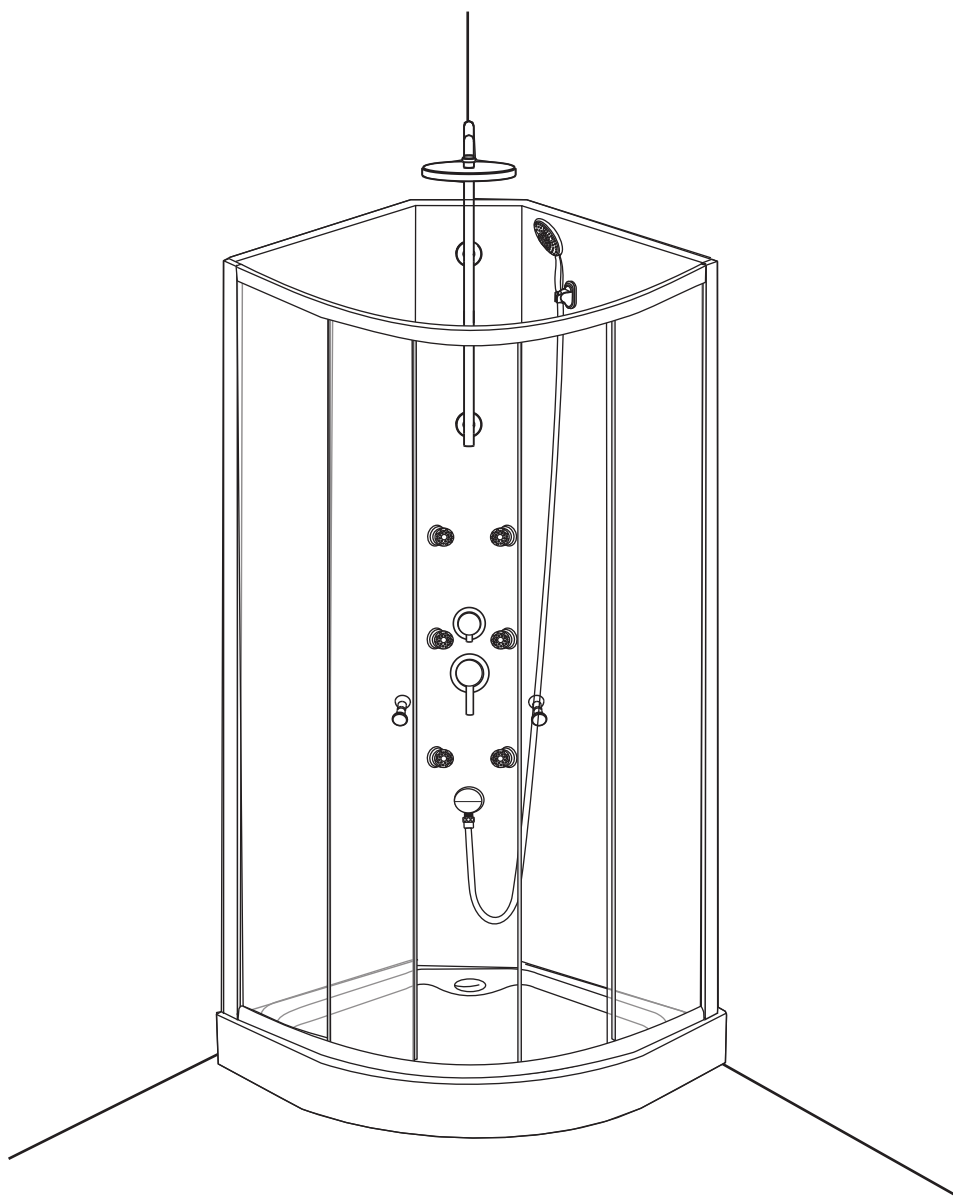

# HANDLEIDING MANUEL DE PRODUIT

10163

[01] x 1

[02] x 2

[03]a x 1

[03]b x 1

[04] x 2

[05] x 2

ST4X14mm

[33] x 4

(ST4 X 20mm)

[34] x 4

ST4X20mm

[35] x 8

ST5X50mm

[36] x 2

# 02

[02] x 2

[03]a x 1

[03]b x 1

ST4X20mm  
[35] x 8

# 03

[04] x 2

[16] x 4

ST4X14mm

[33] x 4

L=320mm

[27] x 4

[28] x 2