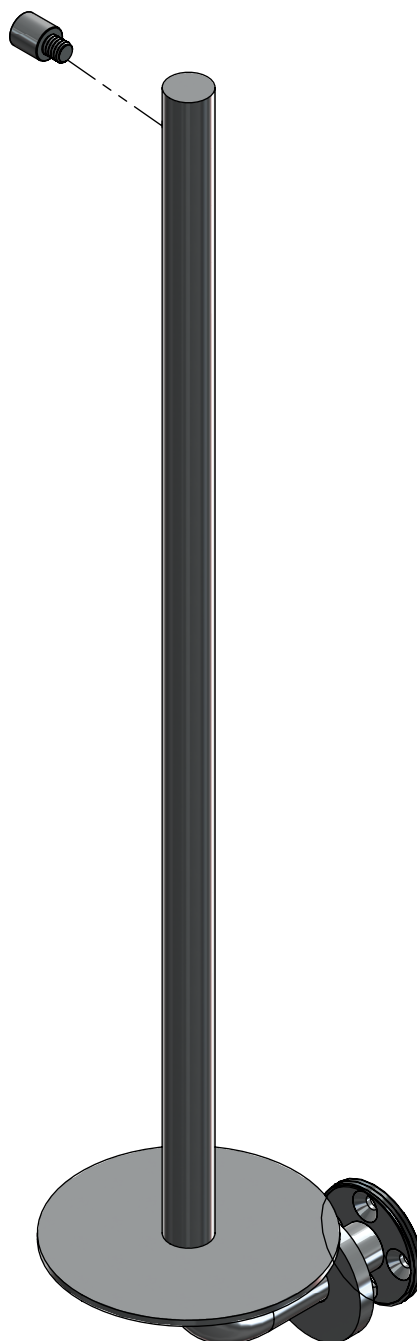


Kaldur - backup paper holder

Bronze brushed PVD

clou

CL/09.05035.83

Spare parts

CL/1051.9142.83

CL/1051.9141.83