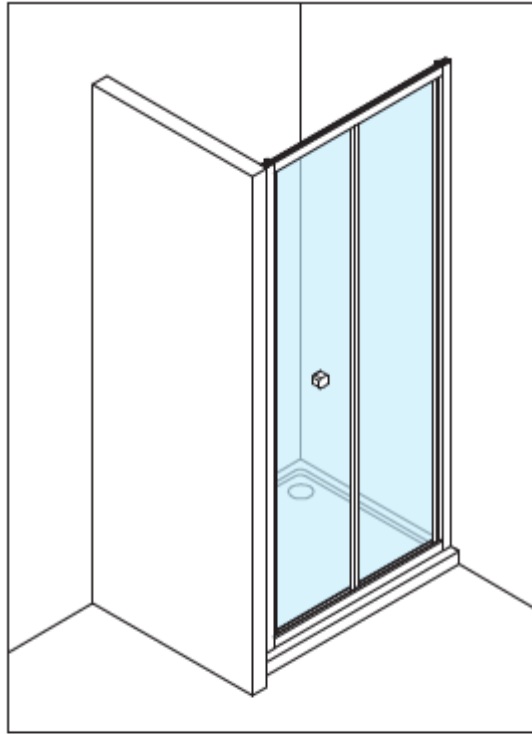

Measurements in millimetres mm

Information updated January 2020

Tel 0345 873 8840

crosswater[™]

CLEAR 6 BIFOLD DOOR

CABFSC0800

A		M4 *40mm Screw x 6
B		Wall Plug x 6
C		Handle x 1
D		Sleeve x 1
E		Cover x 3
F		Filler x 4

G		Waterproof strip x 2
H		Cover x 1
I		Cover x 1
J		Top Cap x 1
K		Top Cap x 1

AA		M4 *20mm Screw x 1
AB		Adjustment block x 1
AC		Top Cap x 1
AD		Top Cap(LH) x 1
AE		Top Cap(RH) x 1
AF		Filler x 2

Model	x (mm)	y (mm)
CABFSC0760	720~750	1950
CABFSC0800	760~790	1950
CABFSC0900	860~890	1950
CABFSC1000	960~990	1950