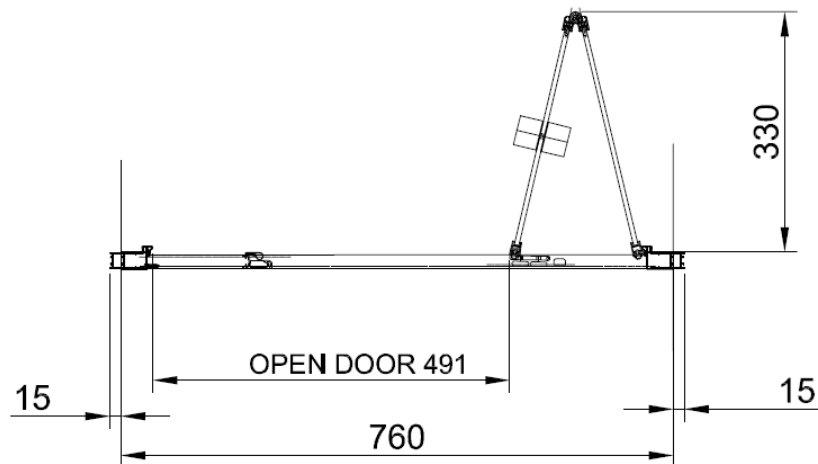

Measurements in millimetres mm

Information updated January 2020

Tel 0345 873 8840

crosswater[™]

CLEAR 6 BIFOLD DOOR

CABFSC0800

A		M4 *40mm Screw x 6
B		Wall Plug x 6
C		Handle x 1
D		Sleeve x 1
E		Cover x 3
F		Filler x 4

G		Waterproof strip x 2
H		Cover x 1
I		Cover x 1
J		Top Cap x 1
K		Top Cap x 1

AA		M4 *20mm Screw x 1
AB		Adjustment block x 1
AC		Top Cap x 1
AD		Top Cap(LH) x 1
AE		Top Cap(RH) x 1
AF		Filler x 2

Model	x (mm)	y (mm)
CABFSC0760	720~750	1950
CABFSC0800	760~790	1950
CABFSC0900	860~890	1950
CABFSC1000	960~990	1950