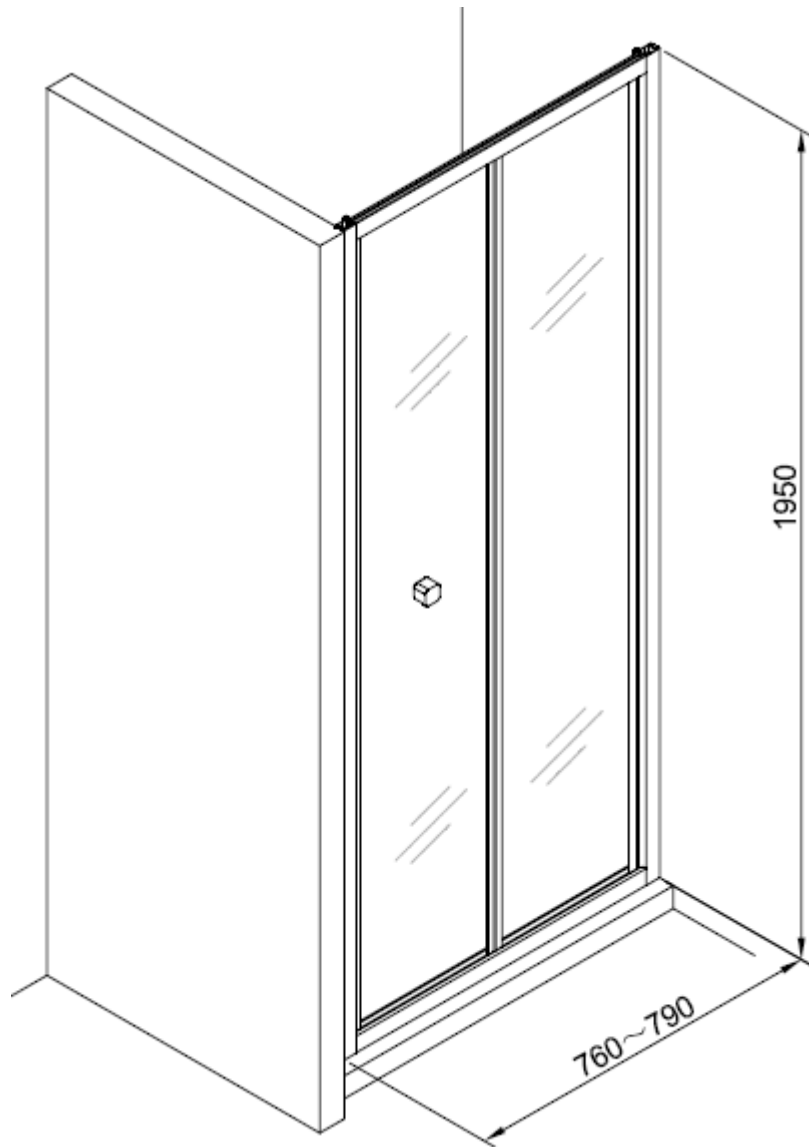

Measurements in millimetres mm

Information updated January 2020

Tel 0345 873 8840

crosswater[™]

CLEAR 6 BIFOLD DOOR

CABFSC0800

A		M4 *40mm Screw x 6
B		Wall Plug x 6
C		Handle x 1
D		Sleeve x 1
E		Cover x 3
F		Filler x 4

G		Waterproof strip x 2
H		Cover x 1
I		Cover x 1
J		Top Cap x 1
K		Top Cap x 1

AA		M4 *20mm Screw x 1
AB		Adjustment block x 1
AC		Top Cap x 1
AD		Top Cap(LH) x 1
AE		Top Cap(RH) x 1
AF		Filler x 2

Model	x (mm)	y (mm)
CABFSC0760	720~750	1950
CABFSC0800	760~790	1950
CABFSC0900	860~890	1950
CABFSC1000	960~990	1950