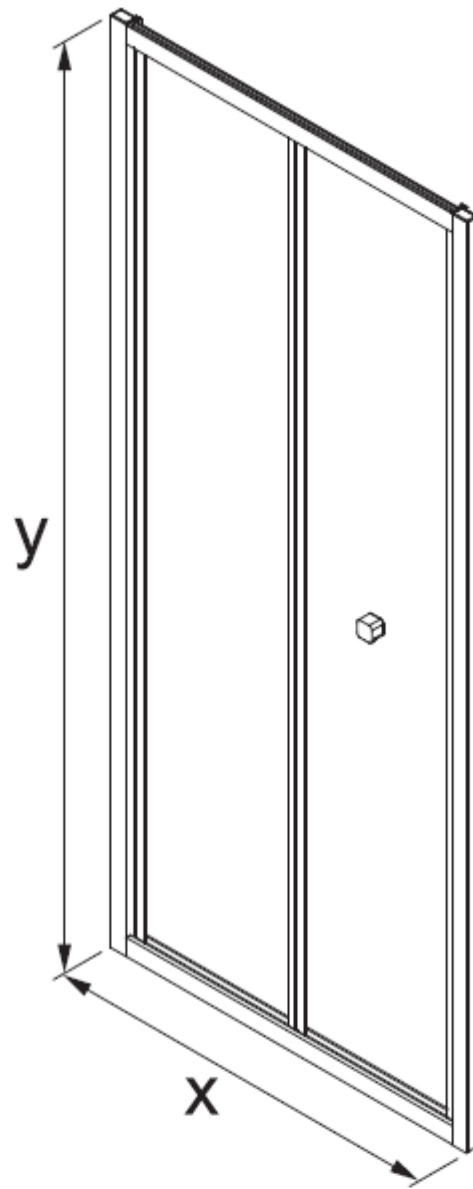

Measurements in millimetres mm

Information updated January 2020

Tel 0345 873 8840

crosswater[™]

CLEAR 6 BIFOLD DOOR

CABFSC0800

A		M4 *40mm Screw x 6
B		Wall Plug x 6
C		Handle x 1
D		Sleeve x 1
E		Cover x 3
F		Filler x 4

G		Waterproof strip x 2
H		Cover x 1
I		Cover x 1
J		Top Cap x 1
K		Top Cap x 1

AA		M4 *20mm Screw x 1
AB		Adjustment block x 1
AC		Top Cap x 1
AD		Top Cap(LH) x 1
AE		Top Cap(RH) x 1
AF		Filler x 2

Model	x (mm)	y (mm)
CABFSC0760	720~750	1950
CABFSC0800	760~790	1950
CABFSC0900	860~890	1950
CABFSC1000	960~990	1950