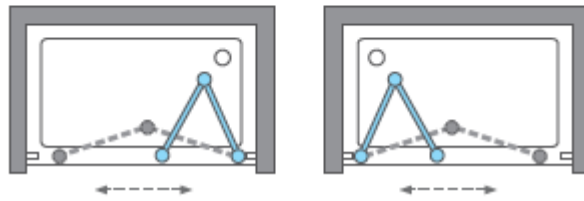

Measurements in millimetres mm

Information updated January 2020

Tel 0345 873 8840

crosswater[™]

CLEAR 6 BIFOLD DOOR

CABFSC0800

A		M4 *40mm Screw x 6
B		Wall Plug x 6
C		Handle x 1
D		Sleeve x 1
E		Cover x 3
F		Filler x 4

G		Waterproof strip x 2
H		Cover x 1
I		Cover x 1
J		Top Cap x 1
K		Top Cap x 1

AA		M4 *20mm Screw x 1
AB		Adjustment block x 1
AC		Top Cap x 1
AD		Top Cap(LH) x 1
AE		Top Cap(RH) x 1
AF		Filler x 2

Model	x (mm)	y (mm)
CABFSC0760	720~750	1950
CABFSC0800	760~790	1950
CABFSC0900	860~890	1950
CABFSC1000	960~990	1950