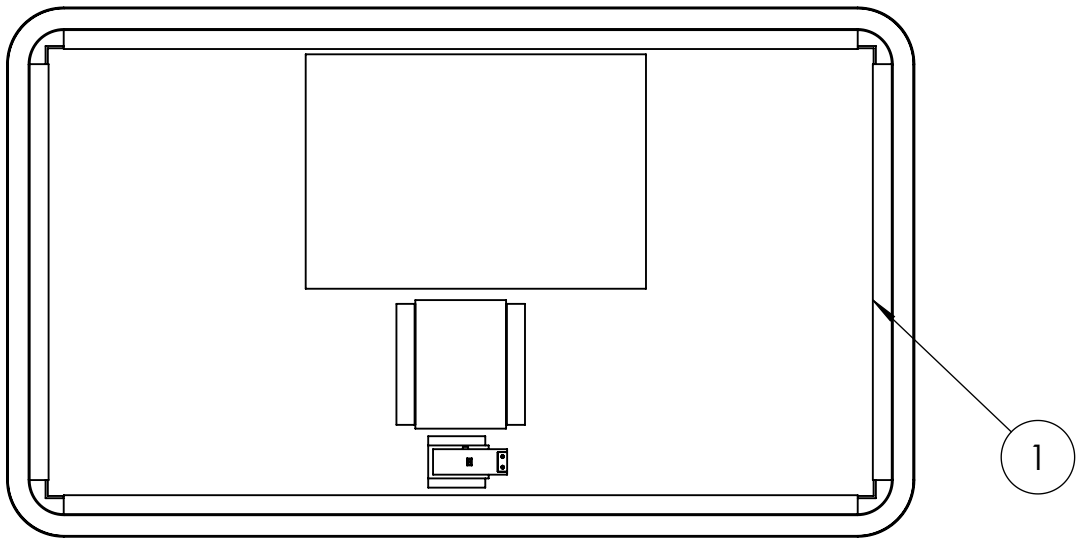

PRODUCT DATA SHEET

PRODUCT CODE

SE12070

RANGE

MIRROR

DESCRIPTION

Svelte Illuminated Mirror 1200mm x 700mm

MATERIAL	Glass & Aluminium
HANDLING/INSTALLATION	Wall Mounting
HANGING	Portrait Only
LED WATTAGE	12.6W
DRIVER WATTAGE	20W
DE-MISTER WATTAGE	35W
TEMPERATURE CHANGING COLOUR RANGE (K)	Yes 2700 - 6400
LUMINOUS EFFICACY (LM/W)	95
COLOUR RENDERING INDEX (RA)	85
ENERGY RATING	F
SWITCH TYPE	Touch Switch
IP RATING	44
DIMMABLE?	Yes
LIGHT TYPE	LED
CABLE LENGTH	1050mm
STANDARDS	EN60598 EN60592 EN62493
DOP CLASS	01 - 2017
WEIGHT	15kg
WARRANTY	5 Years

TECHNICAL DIMENSIONS

Dimensions in mm unless otherwise specified.

Tolerances (per material type) apply.

SPARES DIAGRAM

NUMBER	PART CODE	DESCRIPTION
1	MIRRORBRACKET	Hanging Brackets

Only the parts labelled are available as spares.