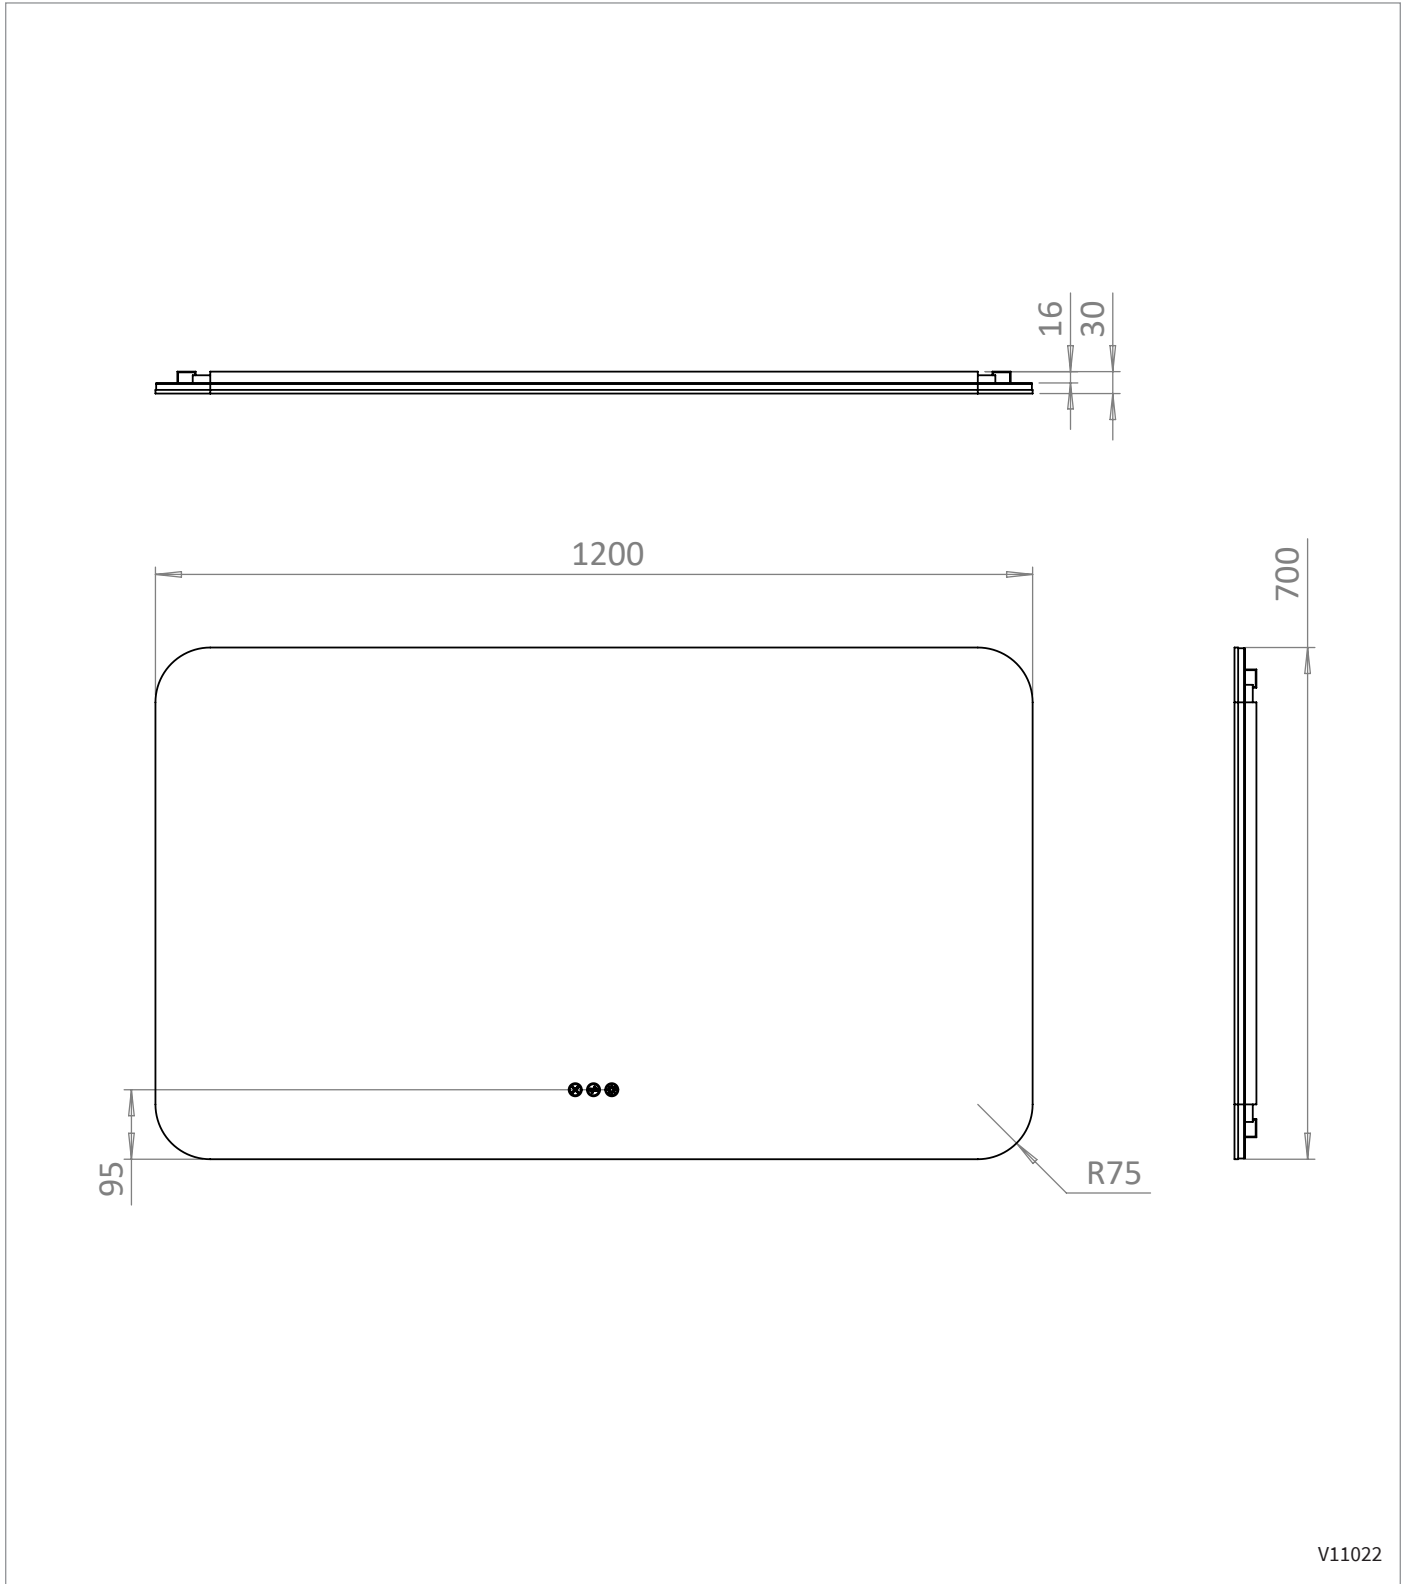

PRODUCT DATA SHEET

PRODUCT CODE

SE12070

RANGE

MIRROR

DESCRIPTION

Svelte Illuminated Mirror 1200mm x 700mm

MATERIAL	Glass & Aluminium
HANDLING/INSTALLATION	Wall Mounting
HANGING	Portrait Only
LED WATTAGE	12.6W
DRIVER WATTAGE	20W
DE-MISTER WATTAGE	35W
TEMPERATURE CHANGING COLOUR RANGE (K)	Yes 2700 - 6400
LUMINOUS EFFICACY (LM/W)	95
COLOUR RENDERING INDEX (RA)	85
ENERGY RATING	F
SWITCH TYPE	Touch Switch
IP RATING	44
DIMMABLE?	Yes
LIGHT TYPE	LED
CABLE LENGTH	1050mm
STANDARDS	EN60598 EN60592 EN62493
DOP CLASS	01 - 2017
WEIGHT	15kg
WARRANTY	5 Years

TECHNICAL DIMENSIONS

Dimensions in mm unless otherwise specified.

Tolerances (per material type) apply.

SPARES DIAGRAM

NUMBER	PART CODE	DESCRIPTION
1	MIRRORBRACKET	Hanging Brackets

Only the parts labelled are available as spares.