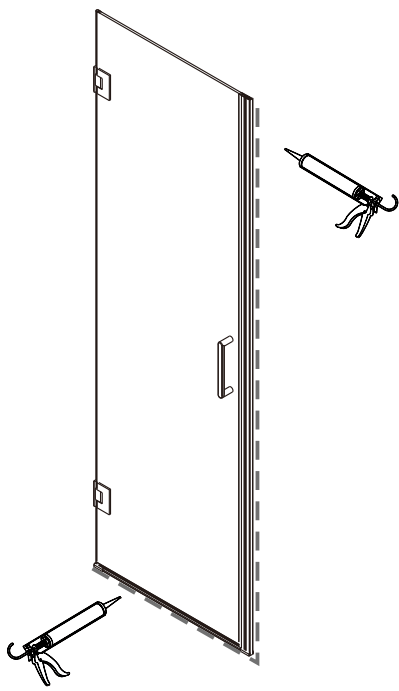

NOTES: Safety glass can not be re-worked

Please read these instructions carefully before start of installation.

Special care should be taken when drilling walls to avoid hidden pipes or electrical cables.

4x

07

08

09

Recessed Shower Door with bulb seal

OR

⊗ Not used for recessed shower door with bulb seal assembly

01

Size (mm)	L	
	Min.	Max.
600	572	572
700	672	672
800	772	772
900	872	872
1000	972	972

02

2x

OR

03

View from inside

2x

04