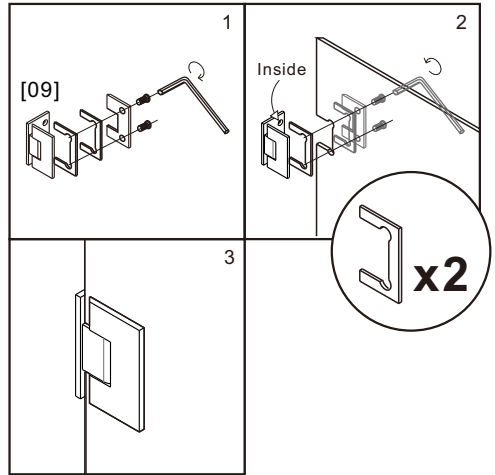

P 03

Recessed Shower Door
with bulb seal

P 12

Recessed Shower Door with magnetic seal

OR

01

Size (mm)	L	
	Min.	Max.
600	600	600
700	700	700
800	800	800
900	900	900
1000	1000	1000

02

2x

OR

03

 View from inside

2X

04

05

06

Size (mm)	L	
	Min.	Max.
600	572	572
700	672	672
800	772	772
900	872	872
1000	972	972

02

2x

OR

03

View from inside

2x

04