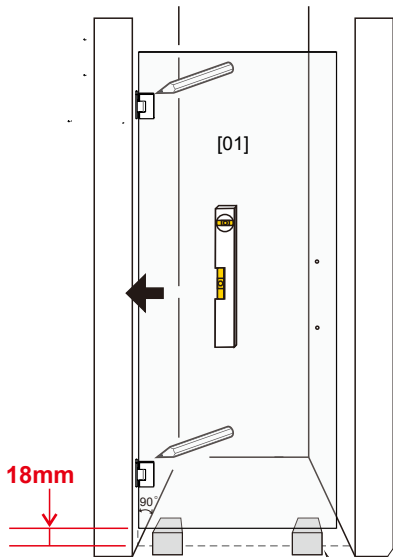

P 03

Recessed Shower Door
with bulb seal

P 12

Recessed Shower Door with magnetic seal

OR

01

Size (mm)	L	
	Min.	Max.
600	600	600
700	700	700
800	800	800
900	900	900
1000	1000	1000

02

4x

07

08

09

Recessed Shower Door with bulb seal

OR

⊗ Not used for recessed shower door with bulb seal assembly

01

Size (mm)	L	
	Min.	Max.
600	572	572
700	672	672
800	772	772
900	872	872
1000	972	972

02

2x

OR

03

View from inside

2x

04