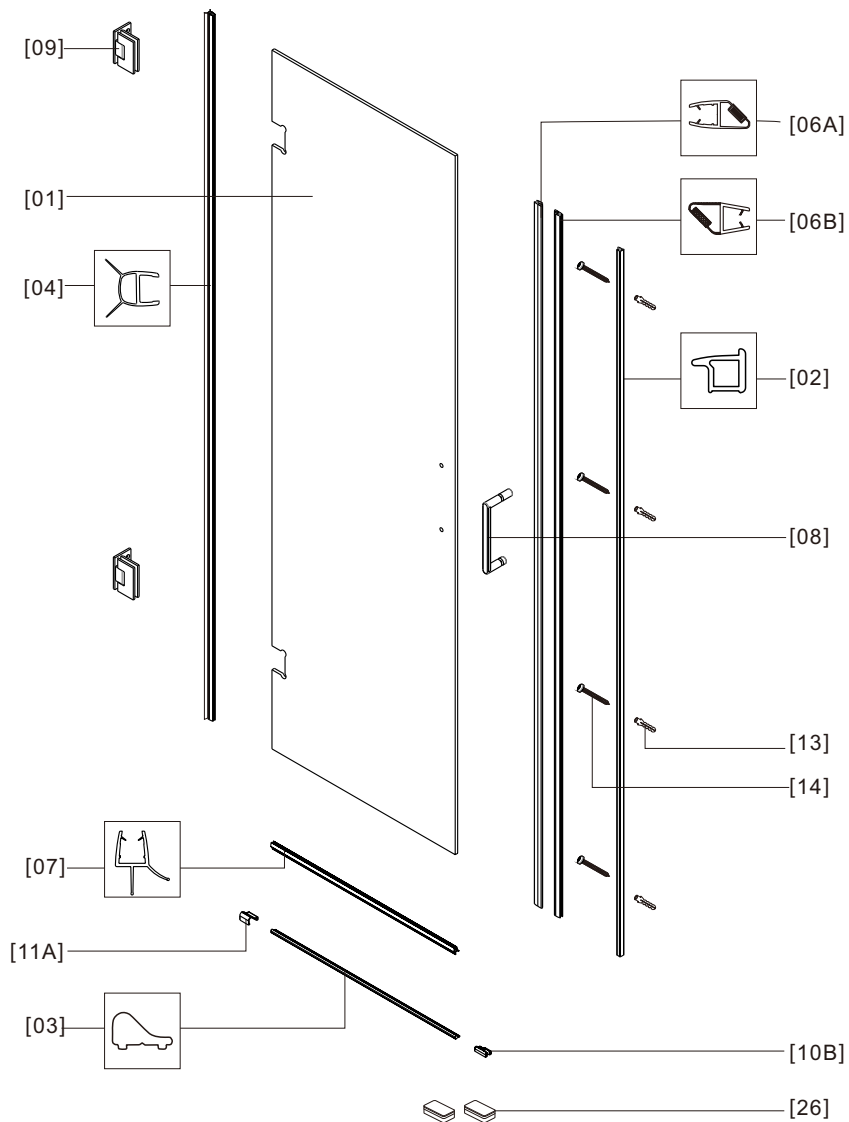

P 03

Recessed Shower Door
with bulb seal

P 12

Recessed Shower Door with magnetic seal

OR

01

Size (mm)	L	
	Min.	Max.
600	600	600
700	700	700
800	800	800
900	900	900
1000	1000	1000

02

2x

OR

03

 View from inside

2X

04

05

06

4x

07

08

09

Recessed Shower Door with bulb seal

OR

⊗ Not used for recessed shower door with bulb seal assembly

01

Size (mm)	L	
	Min.	Max.
600	572	572
700	672	672
800	772	772
900	872	872
1000	972	972

02

2x

OR

03

View from inside

2x

04