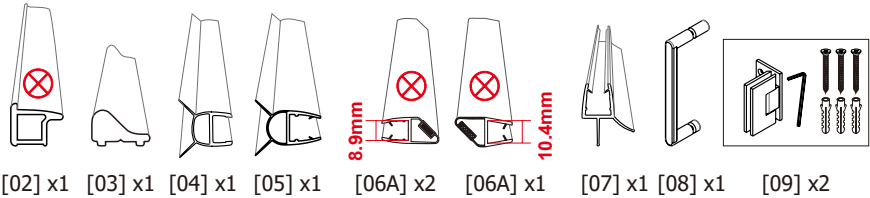

2x

OR

03

 View from inside

2X

04

05

06

4x

07

08

09

Recessed Shower Door with bulb seal

OR

⊗ Not used for recessed shower door with bulb seal assembly

01

Size (mm)	L	
	Min.	Max.
600	572	572
700	672	672
800	772	772
900	872	872
1000	972	972

02

2x

OR

03

View from inside

2x

04