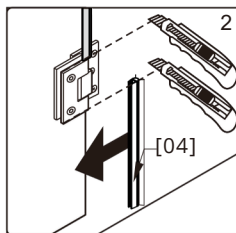

P 03

Recessed Shower Door
with bulb seal

P 12

Recessed Shower Door with magnetic seal

OR

01

Size (mm)	L	
	Min.	Max.
600	600	600
700	700	700
800	800	800
900	900	900
1000	1000	1000

02

2x

OR

03

 View from inside

2X

04

05

06

Size (mm)	L	
	Min.	Max.
600	572	572
700	672	672
800	772	772
900	872	872
1000	972	972

02

2x

OR

03

View from inside

2x

04