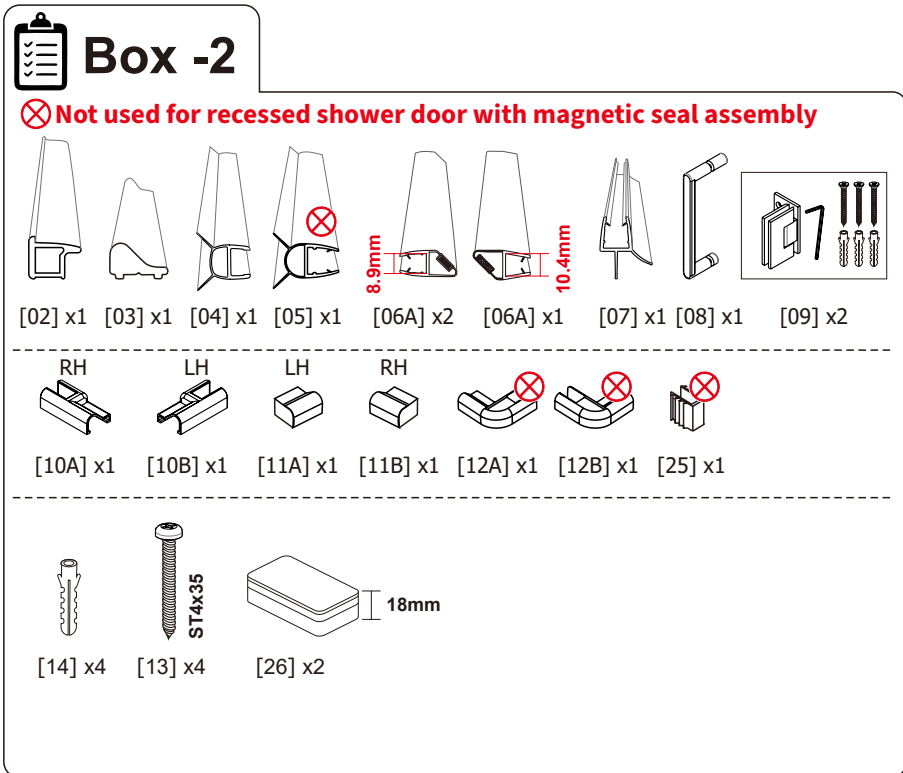

P 03

Recessed Shower Door
with bulb seal

P 12

Recessed Shower Door with magnetic seal

OR

01

Size (mm)	L	
	Min.	Max.
600	600	600
700	700	700
800	800	800
900	900	900
1000	1000	1000

02

2x

OR

03

 View from inside

2X

04

05

06

Size (mm)	L	
	Min.	Max.
600	572	572
700	672	672
800	772	772
900	872	872
1000	972	972

02

2x

OR

03

View from inside

2x

04