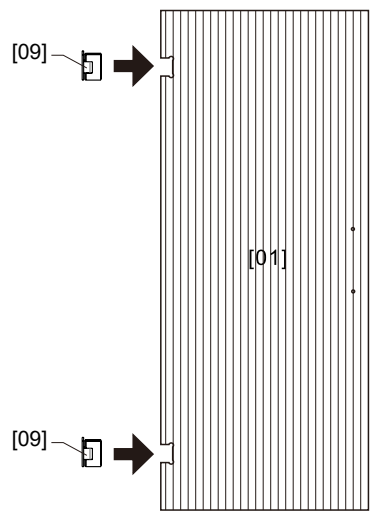

2x

OR

03

 View from inside

2X

04

05

06

4x

07

08

09

Recessed Shower Door with bulb seal

OR

⊗ Not used for recessed shower door with bulb seal assembly

01

Size (mm)	L	
	Min.	Max.
600	572	572
700	672	672
800	772	772
900	872	872
1000	972	972

02

2x

OR

03

View from inside

2x

04