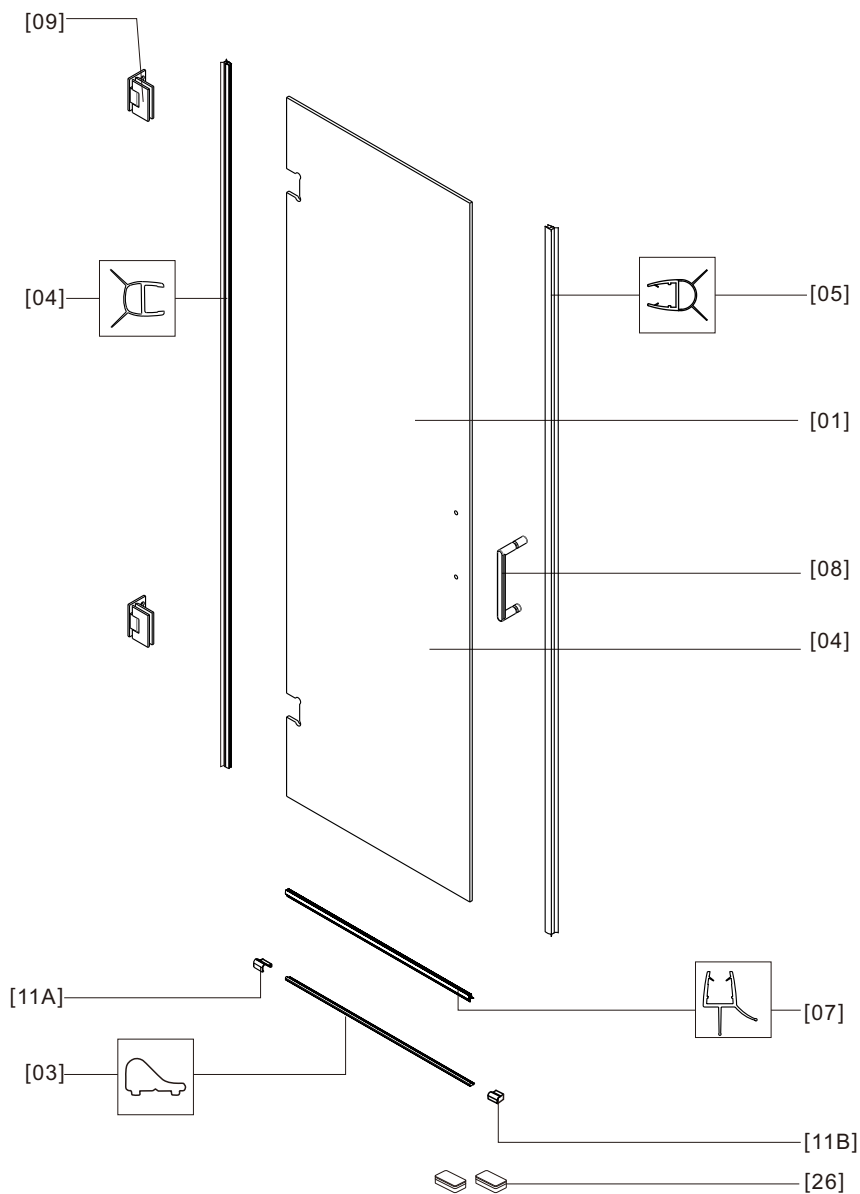

P 03

Recessed Shower Door
with bulb seal

P 12

Recessed Shower Door with magnetic seal

OR

01

Size (mm)	L	
	Min.	Max.
600	600	600
700	700	700
800	800	800
900	900	900
1000	1000	1000

02

2x

OR

03

 View from inside

2X

04

05

06

4x

07

08

09

Recessed Shower Door with bulb seal

OR

⊗ Not used for recessed shower door with bulb seal assembly

01

Size (mm)	L	
	Min.	Max.
600	572	572
700	672	672
800	772	772
900	872	872
1000	972	972

02

2x

OR

03

View from inside

2x

04