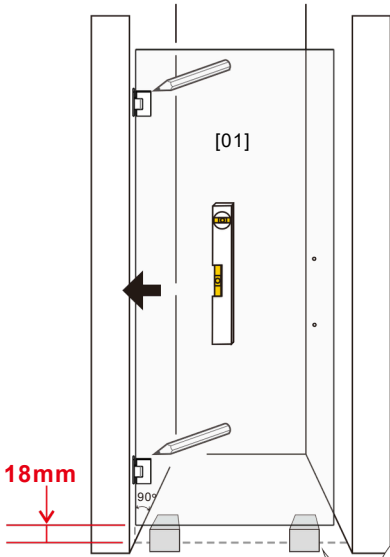

P 03

Recessed Shower Door
with bulb seal

P 12

Recessed Shower Door with magnetic seal

OR

01

Size (mm)	L	
	Min.	Max.
600	600	600
700	700	700
800	800	800
900	900	900
1000	1000	1000

02

2x

OR

03

 View from inside

2X

04

05

06

Size (mm)	L	
	Min.	Max.
600	572	572
700	672	672
800	772	772
900	872	872
1000	972	972

02

2x

OR

03

View from inside

2x

04