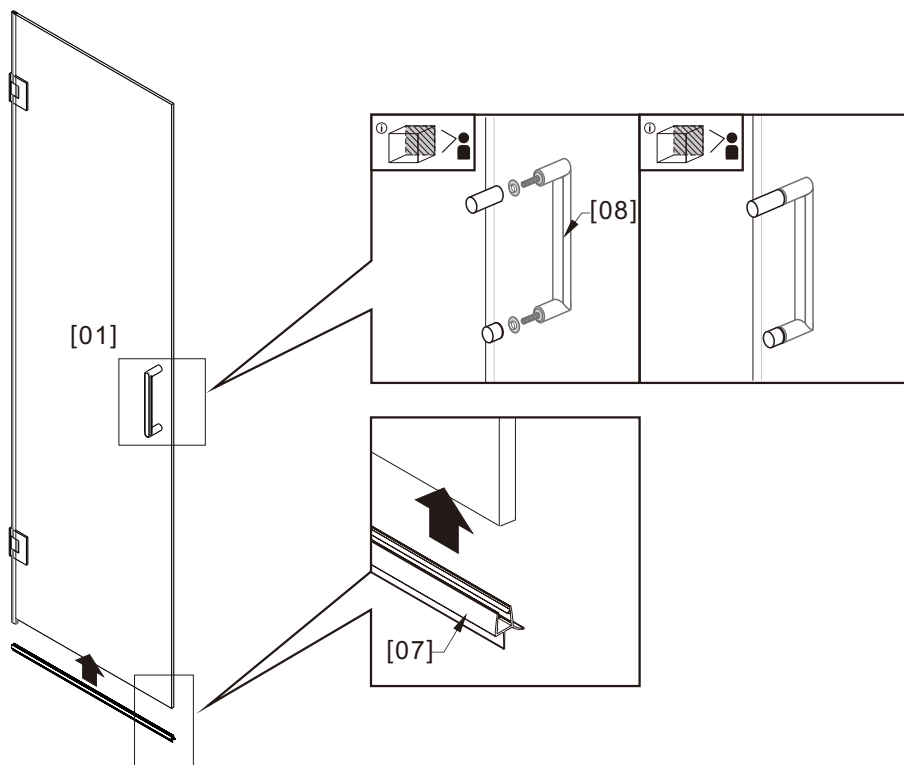

P 03

Recessed Shower Door
with bulb seal

P 12

Recessed Shower Door with magnetic seal

OR

01

Size (mm)	L	
	Min.	Max.
600	600	600
700	700	700
800	800	800
900	900	900
1000	1000	1000

02

2x

OR

03

 View from inside

2X

04

05

06

Size (mm)	L	
	Min.	Max.
600	572	572
700	672	672
800	772	772
900	872	872
1000	972	972

02

2x

OR

03

View from inside

2x

04