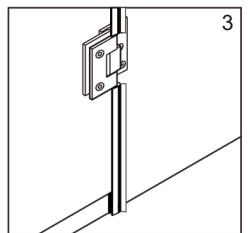

P 03

Recessed Shower Door
with bulb seal

P 12

Recessed Shower Door with magnetic seal

OR

01

Size (mm)	L	
	Min.	Max.
600	600	600
700	700	700
800	800	800
900	900	900
1000	1000	1000

02

2x

OR

03

 View from inside

2X

04

05

06

Size (mm)	L	
	Min.	Max.
600	572	572
700	672	672
800	772	772
900	872	872
1000	972	972

02

2x

OR

03

View from inside

2x

04