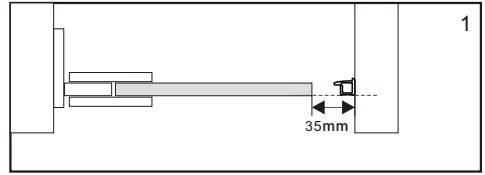

P 03

Recessed Shower Door
with bulb seal

P 12

Recessed Shower Door with magnetic seal

OR

01

Size (mm)	L	
	Min.	Max.
600	600	600
700	700	700
800	800	800
900	900	900
1000	1000	1000

02

2x

OR

03

 View from inside

2X

04

05

06

Size (mm)	L	
	Min.	Max.
600	572	572
700	672	672
800	772	772
900	872	872
1000	972	972

02

2x

OR

03

View from inside

2x

04