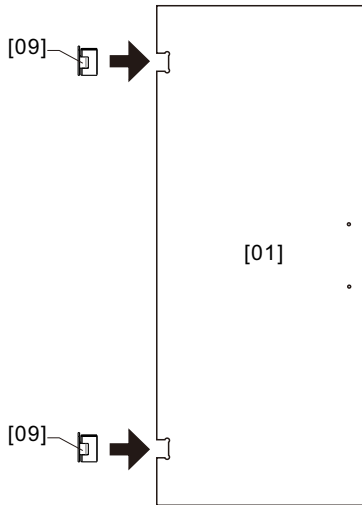

P 03

Recessed Shower Door
with bulb seal

P 12

Recessed Shower Door with magnetic seal

OR

01

Size (mm)	L	
	Min.	Max.
600	600	600
700	700	700
800	800	800
900	900	900
1000	1000	1000

02

2x

OR

03

 View from inside

2X

04

05

06

Size (mm)	L	
	Min.	Max.
600	572	572
700	672	672
800	772	772
900	872	872
1000	972	972

02

2x

OR

03

View from inside

2x

04