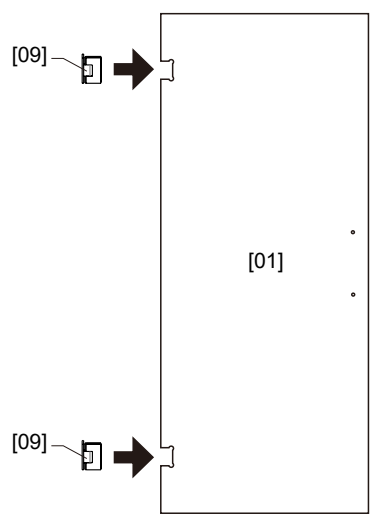

P 03

Recessed Shower Door
with bulb seal

P 12

Recessed Shower Door with magnetic seal

OR

01

Size (mm)	L	
	Min.	Max.
600	600	600
700	700	700
800	800	800
900	900	900
1000	1000	1000

02

2x

OR

03

 View from inside

2X

04

05

06

4x

07

08

09

Recessed Shower Door with bulb seal

OR

⊗ Not used for recessed shower door with bulb seal assembly

01

Size (mm)	L	
	Min.	Max.
600	572	572
700	672	672
800	772	772
900	872	872
1000	972	972

02

2x

OR

03

View from inside

2x

04