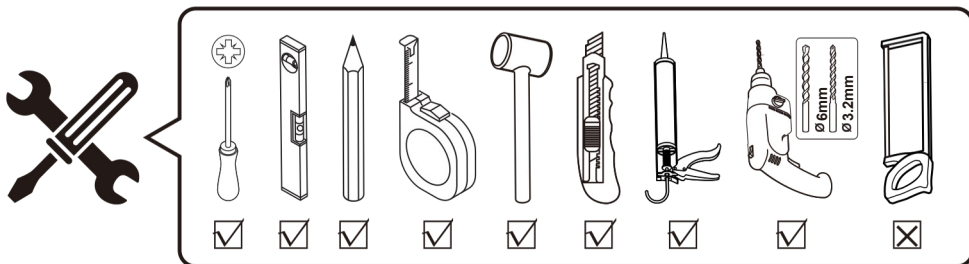

GENERAL INFORMATION

Please inspect the product immediately upon receipt for transit damage, missing packs/parts or manufacturing fault. Damage reported later cannot be accepted. Please handle the product with care avoiding knocks and shock loading to all sides and edges of the glass.

NOTES: Safety glass can not be re-worked

Please read these instructions carefully before start of installation.

Special care should be taken when drilling walls to avoid hidden pipes or electrical cables.

Note: This product is heavy and may require two people to install.

AFTERCARE INSTRUCTIONS

After use, your shower should be cleaned with soap and water. This is particularly important in hard water districts where insoluble lime salts may be deposited and allowed to build up. Cleaners of a gritty or abrasive nature should not be used. Care should be taken to avoid contact with strong chemicals such as organic solvents and strippers.

Class cleaners can be used but with caution, if in doubt contact the manufacturer of the cleaner in question.

Please keep these instructions for aftercare and customer service details.