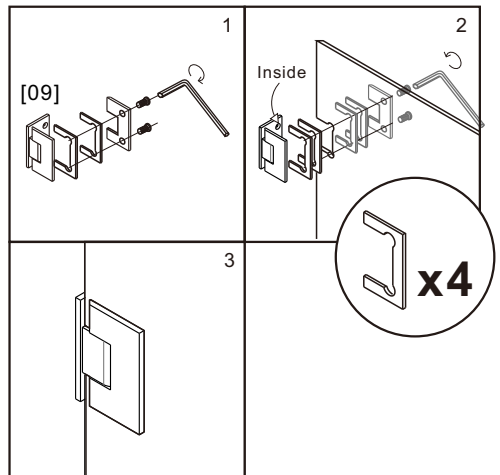

P 03

Recessed Shower Door
with bulb seal

P 12

Recessed Shower Door with magnetic seal

OR

01

Size (mm)	L	
	Min.	Max.
600	600	600
700	700	700
800	800	800
900	900	900
1000	1000	1000

02

2x

OR

03

 View from inside

2X

04

05

06

Size (mm)	L	
	Min.	Max.
600	572	572
700	672	672
800	772	772
900	872	872
1000	972	972

02

2x

OR

03

View from inside

2x

04