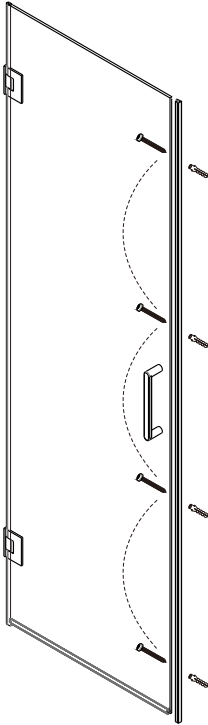

P 03

Recessed Shower Door
with bulb seal

P 12

Recessed Shower Door with magnetic seal

OR

01

Size (mm)	L	
	Min.	Max.
600	600	600
700	700	700
800	800	800
900	900	900
1000	1000	1000

02

2x

OR

03

 View from inside

2X

04

05

06

4x

07

08

09

Recessed Shower Door with bulb seal

OR

⊗ Not used for recessed shower door with bulb seal assembly

01

Size (mm)	L	
	Min.	Max.
600	572	572
700	672	672
800	772	772
900	872	872
1000	972	972

02

2x

OR

03

View from inside

2x

04