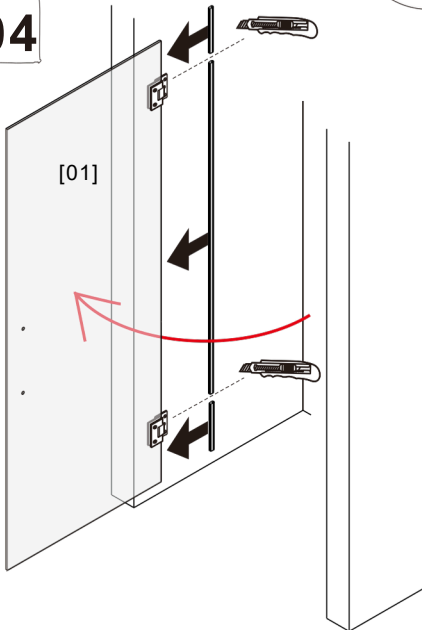

P 03

Recessed Shower Door
with bulb seal

P 12

Recessed Shower Door with magnetic seal

OR

01

Size (mm)	L	
	Min.	Max.
600	600	600
700	700	700
800	800	800
900	900	900
1000	1000	1000

02

2x

OR

03

 View from inside

2X

04

05

06

Size (mm)	L	
	Min.	Max.
600	572	572
700	672	672
800	772	772
900	872	872
1000	972	972

02

2x

OR

03

View from inside

2x

04