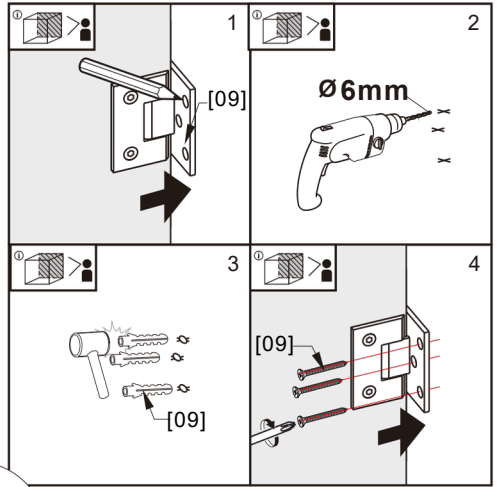

P 03

Recessed Shower Door
with bulb seal

P 12

Recessed Shower Door with magnetic seal

OR

01

Size (mm)	L	
	Min.	Max.
600	600	600
700	700	700
800	800	800
900	900	900
1000	1000	1000

02

2x

OR

03

 View from inside

2X

04

05

06

Size (mm)	L	
	Min.	Max.
600	572	572
700	672	672
800	772	772
900	872	872
1000	972	972

02

2x

OR

03

View from inside

2x

04