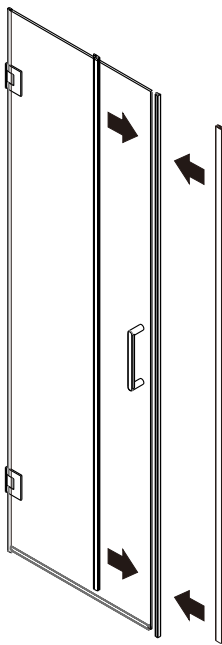

P 03

Recessed Shower Door
with bulb seal

P 12

Recessed Shower Door with magnetic seal

OR

01

Size (mm)	L	
	Min.	Max.
600	600	600
700	700	700
800	800	800
900	900	900
1000	1000	1000

02

2x

OR

03

 View from inside

2X

04

05

06

4x

07

08

09

Recessed Shower Door with bulb seal

OR

⊗ Not used for recessed shower door with bulb seal assembly

01

Size (mm)	L	
	Min.	Max.
600	572	572
700	672	672
800	772	772
900	872	872
1000	972	972

02

2x

OR

03

View from inside

2x

04