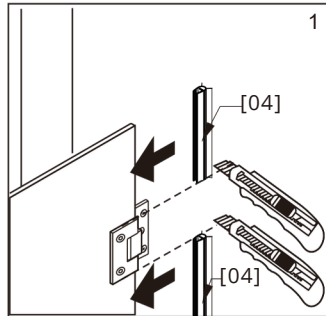

P 03

Recessed Shower Door
with bulb seal

P 12

Recessed Shower Door with magnetic seal

OR

01

Size (mm)	L	
	Min.	Max.
600	600	600
700	700	700
800	800	800
900	900	900
1000	1000	1000

02

2x

OR

03

 View from inside

2X

04

05

06

Size (mm)	L	
	Min.	Max.
600	572	572
700	672	672
800	772	772
900	872	872
1000	972	972

02

2x

OR

03

View from inside

2x

04