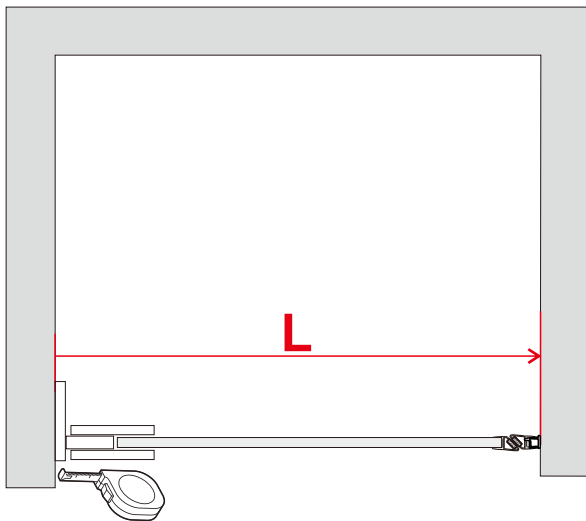

P 03

Recessed Shower Door
with bulb seal

P 12

Recessed Shower Door with magnetic seal

OR

01

Size (mm)	L	
	Min.	Max.
600	600	600
700	700	700
800	800	800
900	900	900
1000	1000	1000

02

2x

OR

03

 View from inside

2X

04

05

06

Size (mm)	L	
	Min.	Max.
600	572	572
700	672	672
800	772	772
900	872	872
1000	972	972

02

2x

OR

03

View from inside

2x

04