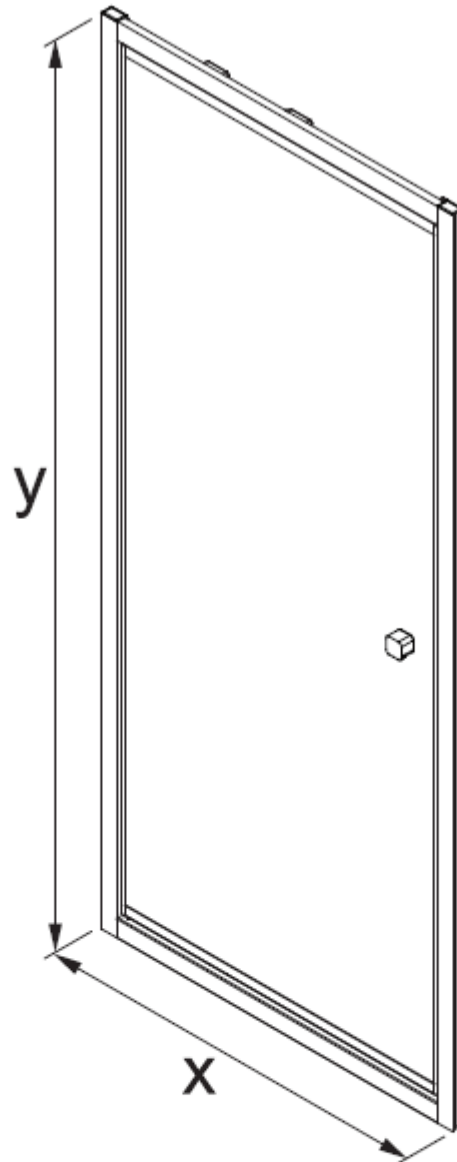

Measurements in millimetres mm

Information updated January 2020

Tel 0345 873 8840

crosswater[™]

CLEAR 6 INFOLD DOOR

CAIDBC1000

A		M4 *40mm Screw x 6
B		Wall Plug x 6
C		Handle x 1
D		Sleeve x 1
E		Cover x 3
F		Filler x 4
G		Cover x 1

H		Cover x 1
I		Cover x 2
J		Top Cap x 2
K		Waterproof strip x 1

AA		M4 *20mm Screw x 1
AB		Adjustment block x 1
AC		Top Cap x 1
AD		Top Cap(LH) x 1
AE		Top Cap(RH) x 1
AF		Filler x 2

Model	x (mm)	y (mm)
CAIDSC0700	660~690	1950
CAIDSC0760	720~750	1950
CAIDSC0800	760~790	1950
CAIDBC0800	760~790	1950
CAIDSC0900	860~890	1950
CAIDBC0900	860~890	1950
CAIDSC1000	960~990	1950
CAIDBC1000	960~990	1950