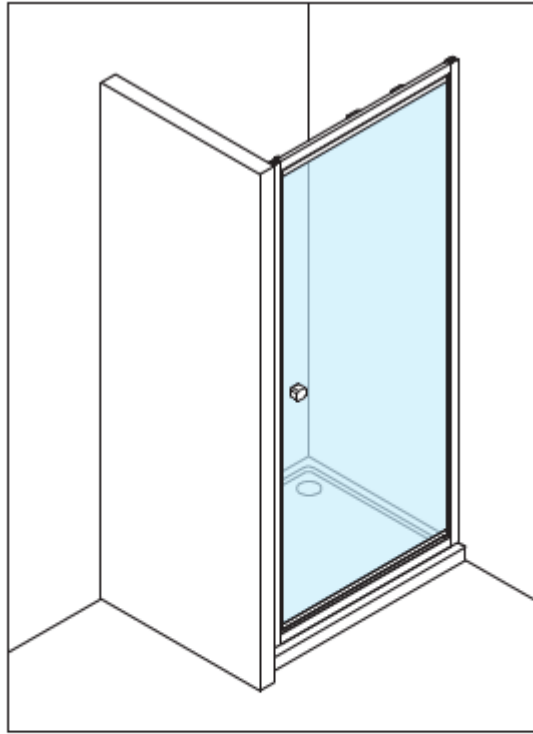

Measurements in millimetres mm

Information updated January 2020

Tel 0345 873 8840

crosswater[™]

CLEAR 6 INFOLD DOOR

CAIDBC1000

A		M4 *40mm Screw x 6
B		Wall Plug x 6
C		Handle x 1
D		Sleeve x 1
E		Cover x 3
F		Filler x 4
G		Cover x 1

H		Cover x 1
I		Cover x 2
J		Top Cap x 2
K		Waterproof strip x 1

AA		M4 *20mm Screw x 1
AB		Adjustment block x 1
AC		Top Cap x 1
AD		Top Cap(LH) x 1
AE		Top Cap(RH) x 1
AF		Filler x 2

Model	x (mm)	y (mm)
CAIDSC0700	660~690	1950
CAIDSC0760	720~750	1950
CAIDSC0800	760~790	1950
CAIDBC0800	760~790	1950
CAIDSC0900	860~890	1950
CAIDBC0900	860~890	1950
CAIDSC1000	960~990	1950
CAIDBC1000	960~990	1950