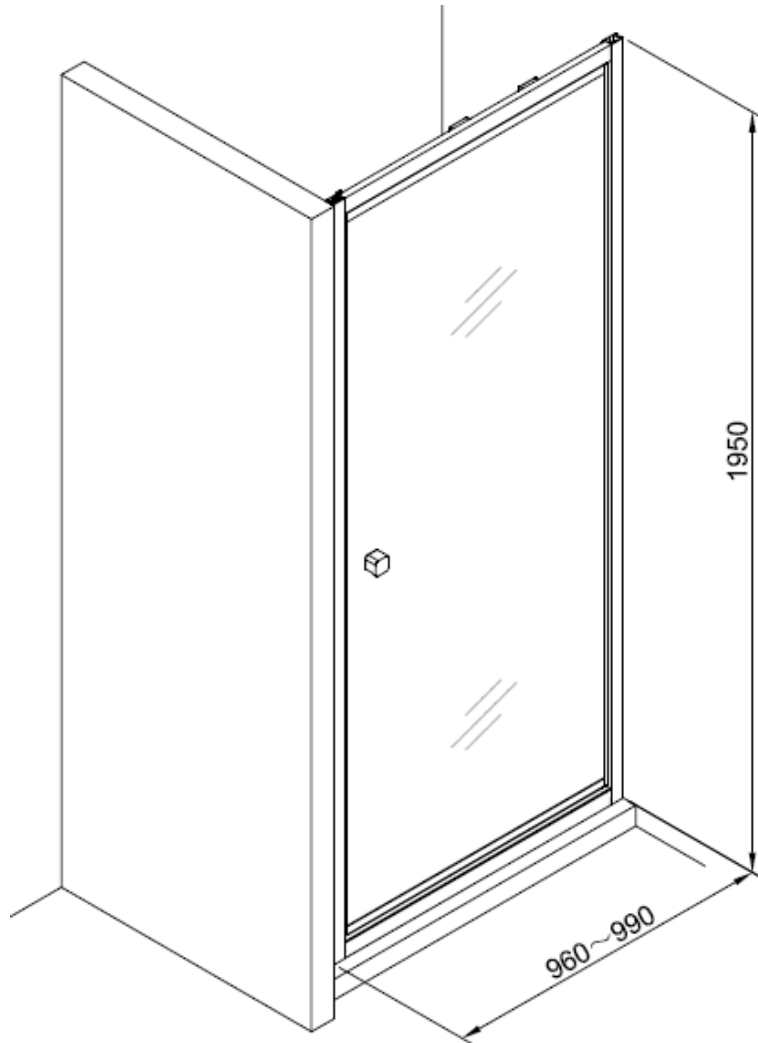

Measurements in millimetres mm

Information updated January 2020

Tel 0345 873 8840

crosswater[™]

CLEAR 6 INFOLD DOOR

CAIDBC1000

A		M4 *40mm Screw x 6
B		Wall Plug x 6
C		Handle x 1
D		Sleeve x 1
E		Cover x 3
F		Filler x 4
G		Cover x 1

H		Cover x 1
I		Cover x 2
J		Top Cap x 2
K		Waterproof strip x 1

AA		M4 *20mm Screw x 1
AB		Adjustment block x 1
AC		Top Cap x 1
AD		Top Cap(LH) x 1
AE		Top Cap(RH) x 1
AF		Filler x 2

Model	x (mm)	y (mm)
CAIDSC0700	660~690	1950
CAIDSC0760	720~750	1950
CAIDSC0800	760~790	1950
CAIDBC0800	760~790	1950
CAIDSC0900	860~890	1950
CAIDBC0900	860~890	1950
CAIDSC1000	960~990	1950
CAIDBC1000	960~990	1950