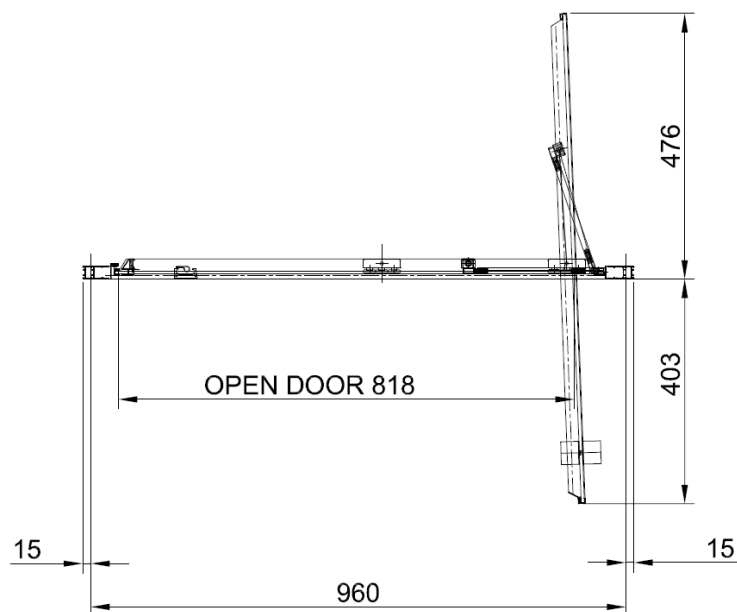

Measurements in millimetres mm

Information updated January 2020

Tel 0345 873 8840

crosswater[™]

CLEAR 6 INFOLD DOOR

CAIDBC1000

A		M4 *40mm Screw x 6
B		Wall Plug x 6
C		Handle x 1
D		Sleeve x 1
E		Cover x 3
F		Filler x 4
G		Cover x 1

H		Cover x 1
I		Cover x 2
J		Top Cap x 2
K		Waterproof strip x 1

AA		M4 *20mm Screw x 1
AB		Adjustment block x 1
AC		Top Cap x 1
AD		Top Cap(LH) x 1
AE		Top Cap(RH) x 1
AF		Filler x 2

Model	x (mm)	y (mm)
CAIDSC0700	660~690	1950
CAIDSC0760	720~750	1950
CAIDSC0800	760~790	1950
CAIDBC0800	760~790	1950
CAIDSC0900	860~890	1950
CAIDBC0900	860~890	1950
CAIDSC1000	960~990	1950
CAIDBC1000	960~990	1950