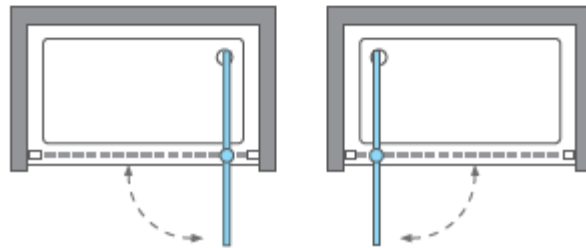

Measurements in millimetres mm

Information updated January 2020

Tel 0345 873 8840

crosswater[™]

CLEAR 6 INFOLD DOOR

CAIDBC1000

A		M4 *40mm Screw x 6
B		Wall Plug x 6
C		Handle x 1
D		Sleeve x 1
E		Cover x 3
F		Filler x 4
G		Cover x 1

H		Cover x 1
I		Cover x 2
J		Top Cap x 2
K		Waterproof strip x 1

AA		M4 *20mm Screw x 1
AB		Adjustment block x 1
AC		Top Cap x 1
AD		Top Cap(LH) x 1
AE		Top Cap(RH) x 1
AF		Filler x 2

Model	x (mm)	y (mm)
CAIDSC0700	660~690	1950
CAIDSC0760	720~750	1950
CAIDSC0800	760~790	1950
CAIDBC0800	760~790	1950
CAIDSC0900	860~890	1950
CAIDBC0900	860~890	1950
CAIDSC1000	960~990	1950
CAIDBC1000	960~990	1950