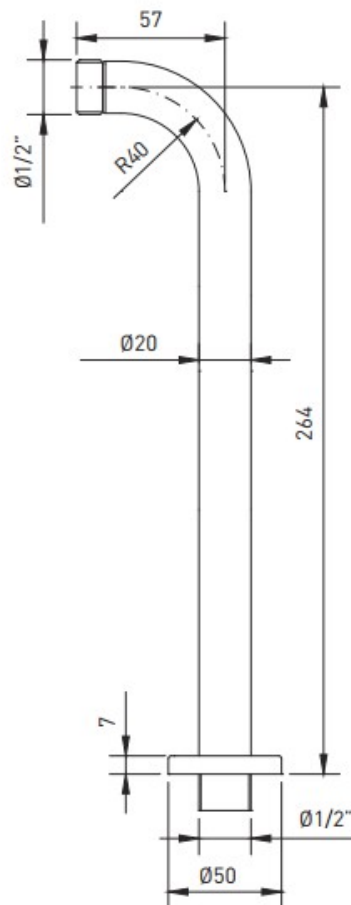

**MURLO – WALL SHOWER ARM - 26 CM**

**SKU 186133**

Rev.  
Dimensions and assortment can be modified without prior notification.

F186133E

---

**MURLO – WALL SHOWER ARM - 26 CM**

**SKU 186133**

<u>Colour:</u>	chromed
<u>Material:</u>	brass
<u>Mounting:</u>	wall-mounted
<u>Characteristics:</u>	- wall-mounted shower arm 26 cm - universal connection ½"
<u>Options:</u>	to combine with a shower head: - SKU 186128 - SKU 186129 - SKU 186130

F186133E