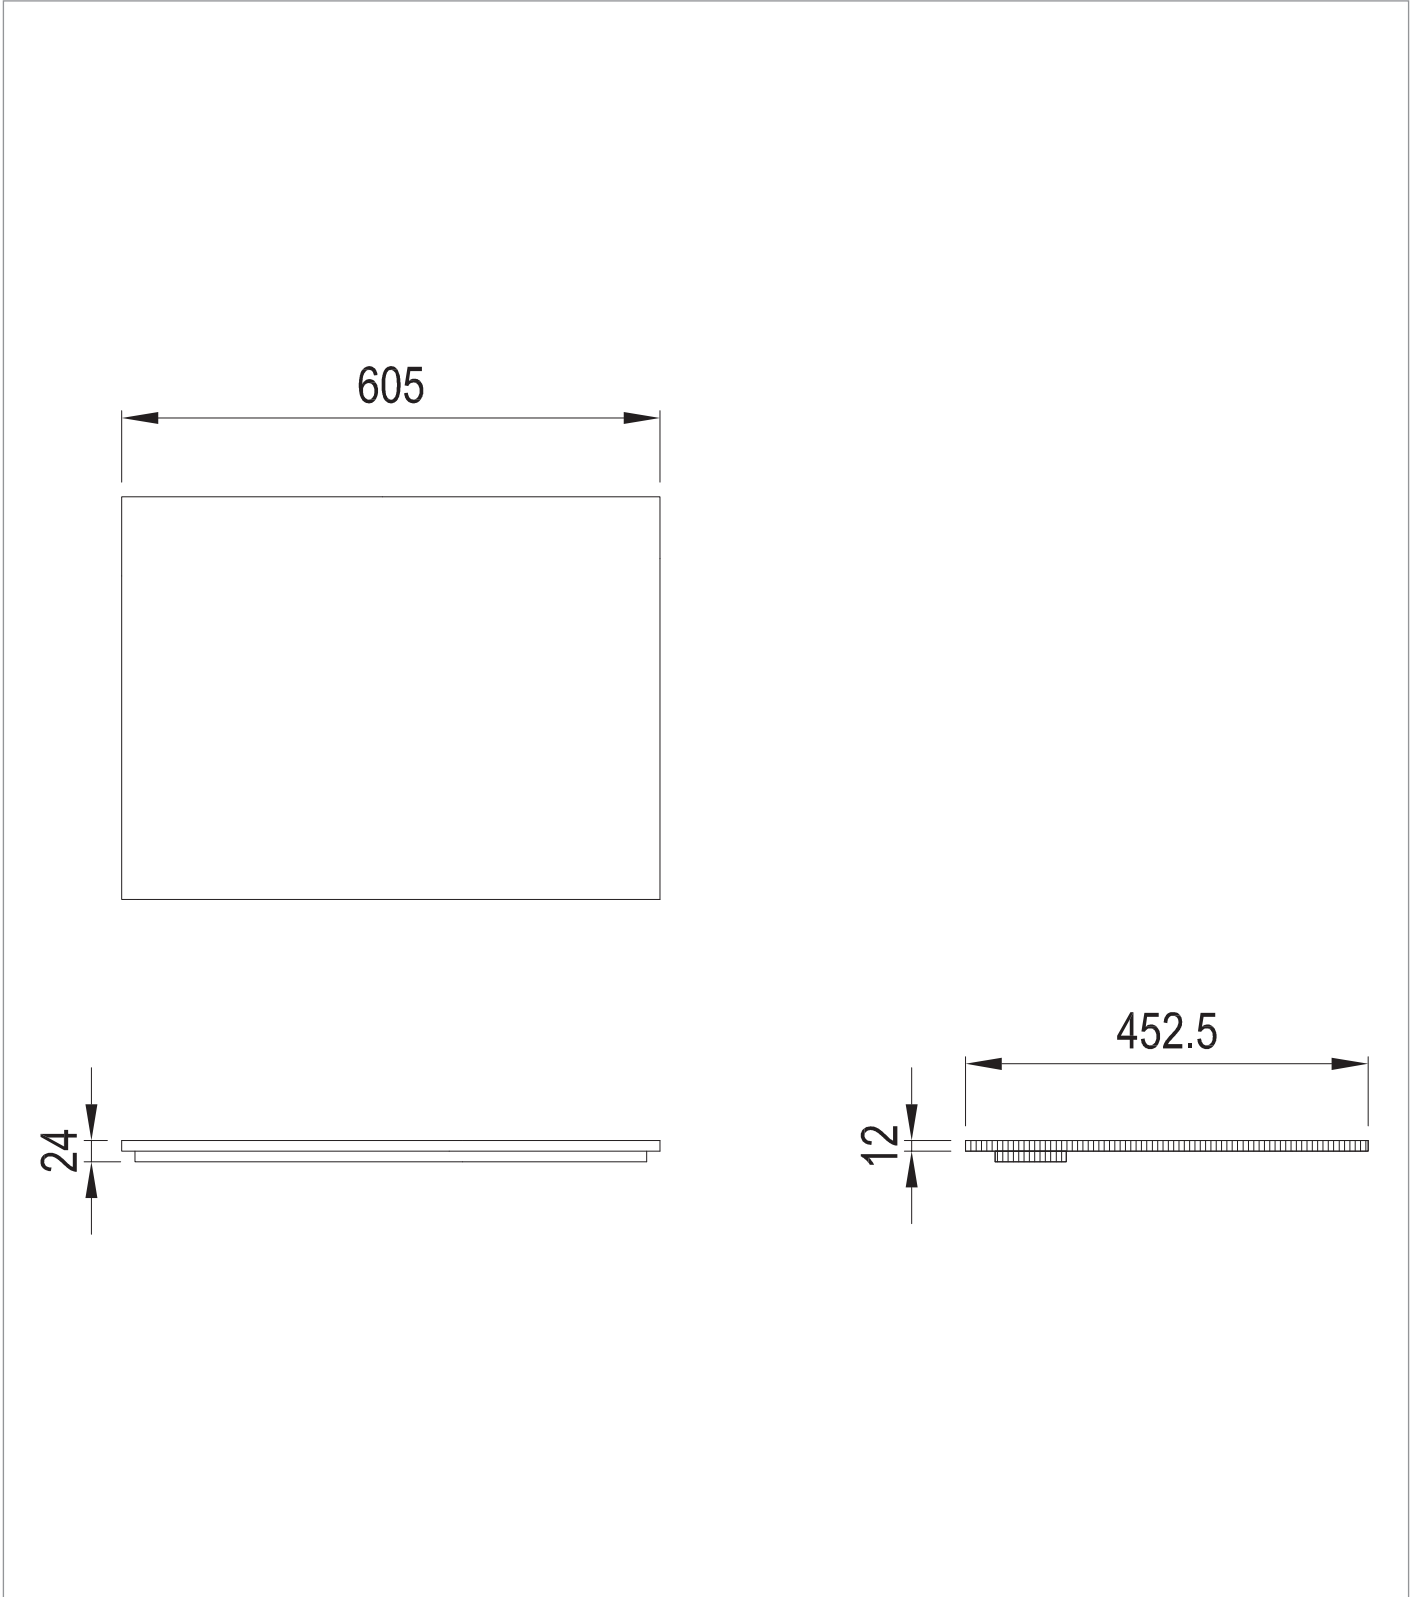

PRODUCT DATA SHEET

PRODUCT CODE

LM6100TMO+

RANGE

Limit

DESCRIPTION

Limit Worktop 600 Modern Oak

WEBSITE LINK [Click Here](#)

CATEGORY	Furniture
WARRANTY DETAILS	10 Years
COLOUR	Modern Oak
PRIMARY MATERIAL	MFC
INSTALL TYPE	Furniture Mounted
PRODUCT WIDTH MM	605
PRODUCT HEIGHT MM	12
PRODUCT DEPTH MM	452.5
PRODUCT NET WEIGHT KG	2.93

DRAWER BOX	MFC
ADJUSTABLE FEET	No

TECHNICAL DIMENSIONS

Dimensions in mm unless otherwise specified.

Tolerances (per material type) apply.

SPARES LIST

Only the parts labelled are available as spares.

NO SPARES AVAILABLE