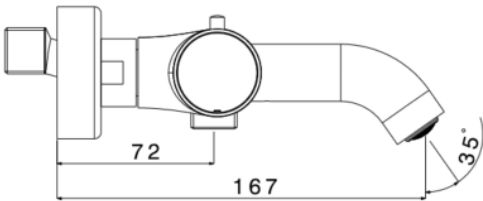

NERO – THERMOSTATIC BATH/ SHOWER MIXER - CHROME

SKU 156594

PICTURE:

DIMENSIONS:

Mixer	Thermostatic bath/ shower mixer – 2 handle
Finish	Chrome
Material	Brass
Output Pressure 3 bar	14.3 l/min – bath, 20.8 l/min - shower
Type of connection	Universal: G 1/2"
Type of cartridge	Ceramic
Handle	Metal
Non-return valve	Yes
Water saving	Yes
Energy saving	Yes
ECO handle	No
Cold body	No
Safety button 38°C	Yes
Shower hose	Not included
Mounting	Wall mounted
Certificate	ACS, NF, Belgaqua
Weight	2.05 kg
Warranty	5 years