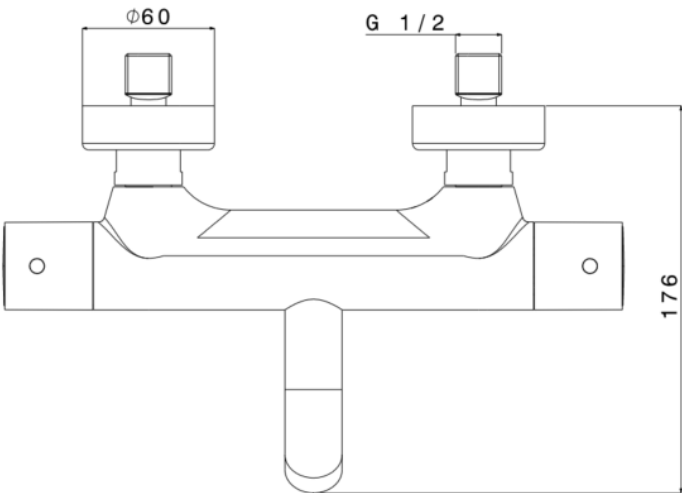

NERO – THERMOSTATIC BATH/ SHOWER MIXER - CHROME

SKU 156594

PICTURE:

DIMENSIONS:

Mixer	Thermostatic bath/ shower mixer – 2 handle
Finish	Chrome
Material	Brass
Output Pressure 3 bar	14.3 l/min – bath, 20.8 l/min - shower
Type of connection	Universal: G 1/2"
Type of cartridge	Ceramic
Handle	Metal
Non-return valve	Yes
Water saving	Yes
Energy saving	Yes
ECO handle	No
Cold body	No
Safety button 38°C	Yes
Shower hose	Not included
Mounting	Wall mounted
Certificate	ACS, NF, Belgaqua
Weight	2.05 kg
Warranty	5 years