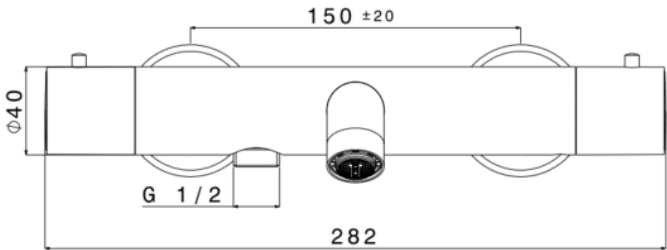

NERO – THERMOSTATIC BATH/ SHOWER MIXER - CHROME

SKU 156594

PICTURE:

DIMENSIONS:

Mixer	Thermostatic bath/ shower mixer – 2 handle
Finish	Chrome
Material	Brass
Output Pressure 3 bar	14.3 l/min – bath, 20.8 l/min - shower
Type of connection	Universal: G 1/2"
Type of cartridge	Ceramic
Handle	Metal
Non-return valve	Yes
Water saving	Yes
Energy saving	Yes
ECO handle	No
Cold body	No
Safety button 38°C	Yes
Shower hose	Not included
Mounting	Wall mounted
Certificate	ACS, NF, Belgaqua
Weight	2.05 kg
Warranty	5 years