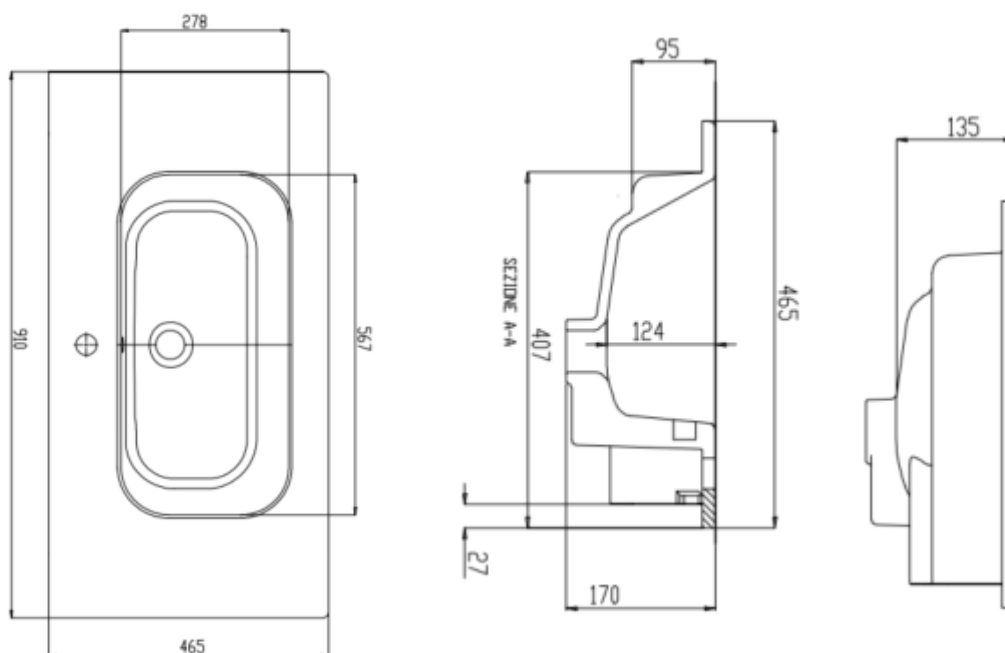

CETTINA - WASHBASIN 90 – BLACK MATT

SKU 933728

DIMENSIONS:
 Length: 910 mm
 Depth: 465 mm
 Height: 170 mm

| | |
|--------------------------|-----------------------------|
| Sink | Tablet – 1 washbasin |
| Material | Ceramic |
| Color | Black matt |
| Mounting | Tablet |
| With tap hole | Yes |
| With overflow | Yes |
| Overflow location | Centre |