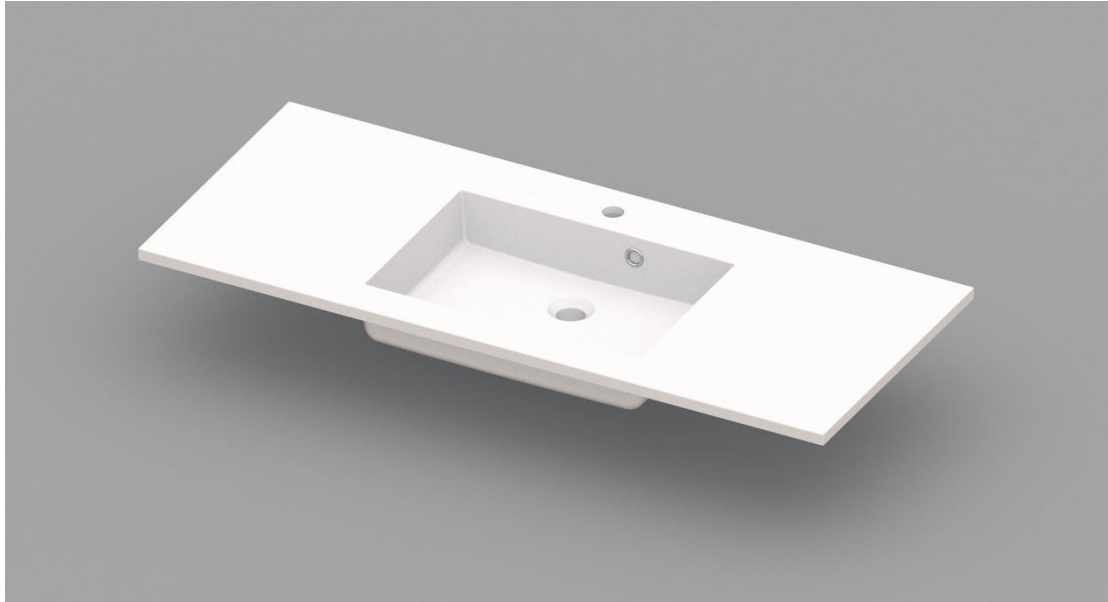

**COSTE – WASHBASIN / INTEGRATED TABLET - 1200 X 500 X 200 MM - MIDDLE**

**SKU 930974**

**PICTURE**

**DIMENSIONS**

02.2017

Dimensions and assortment can be modified

<b>Type of washbasin</b>	Rectangular integrated tablet
<b>Number of basin(s)</b>	Single - Middle
<b>Material</b>	Artificial marble
<b>Colour</b>	White
<b>Finishing</b>	Brilliant
<b>Thickness of tablet</b>	2 cm
<b>Depth of basin</b>	10 cm
<b>With integrated overflow</b>	Yes
<b>With integrated tap hole</b>	Yes
<b>Diameter of tap hole</b>	35 mm
<b>With siphon hole</b>	Yes
<b>Diameter of siphon hole</b>	45 mm
<b>With watertight ring</b>	No
<b>Combination</b>	can be combined with any Van Marcke cabinet
<b>Treatment</b>	/
<b>Weight</b>	22.4 kg
<b>Warranty</b>	5 years
<b>Extras</b>	/
<b>With fixation set</b>	Yes