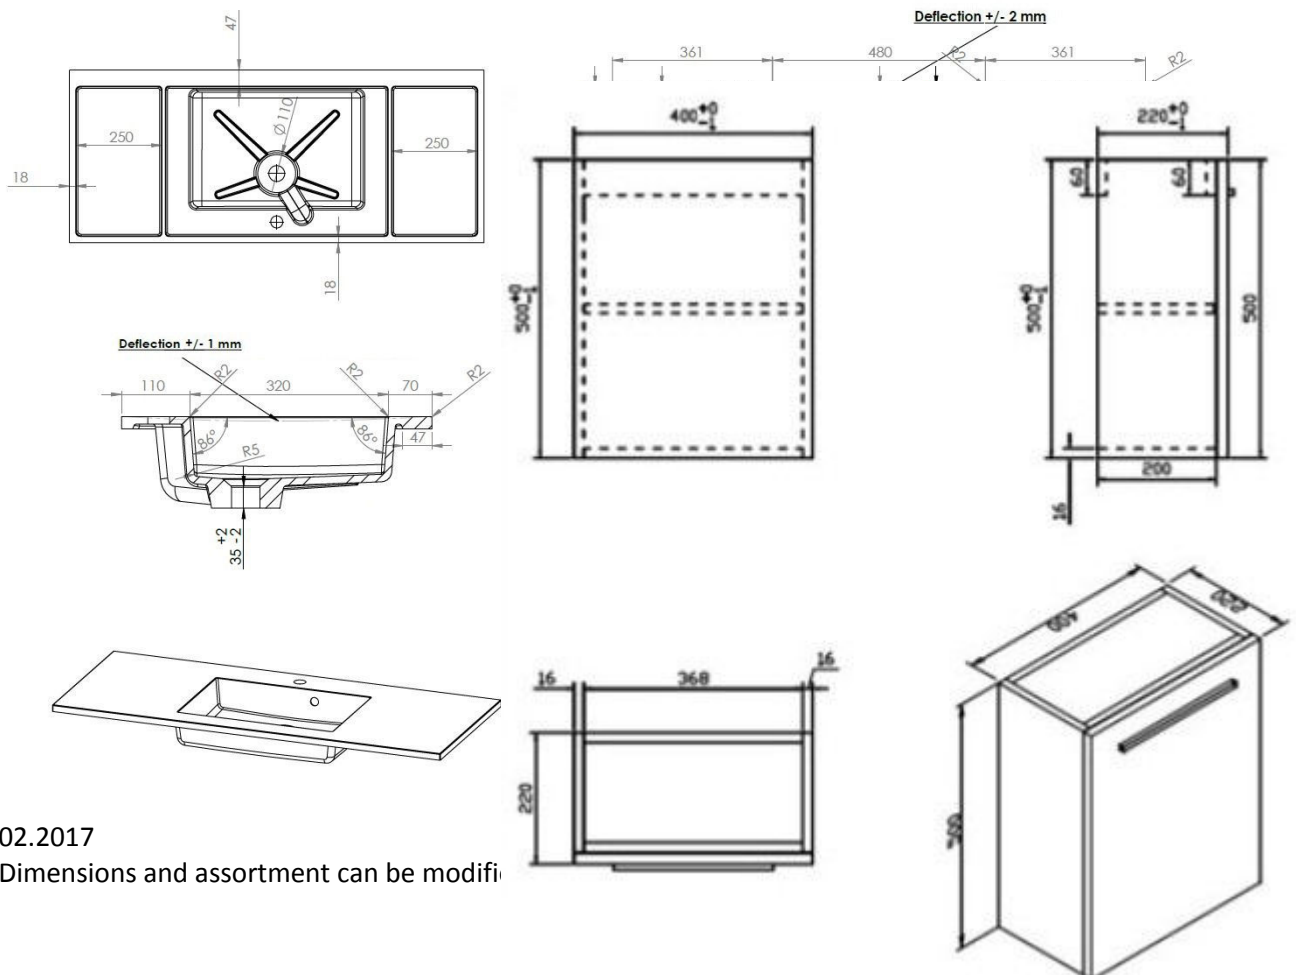

**COSTE – WASHBASIN / INTEGRATED TABLET - 1200 X 500 X 200 MM - MIDDLE**

**SKU 930974**

**PICTURE**

**DIMENSIONS**

02.2017

Dimensions and assortment can be modified

<b>Type of washbasin</b>	Rectangular integrated tablet
<b>Number of basin(s)</b>	Single - Middle
<b>Material</b>	Artificial marble
<b>Colour</b>	White
<b>Finishing</b>	Brilliant
<b>Thickness of tablet</b>	2 cm
<b>Depth of basin</b>	10 cm
<b>With integrated overflow</b>	Yes
<b>With integrated tap hole</b>	Yes
<b>Diameter of tap hole</b>	35 mm
<b>With siphon hole</b>	Yes
<b>Diameter of siphon hole</b>	45 mm
<b>With watertight ring</b>	No
<b>Combination</b>	can be combined with any Van Marcke cabinet
<b>Treatment</b>	/
<b>Weight</b>	22.4 kg
<b>Warranty</b>	5 years
<b>Extras</b>	/
<b>With fixation set</b>	Yes