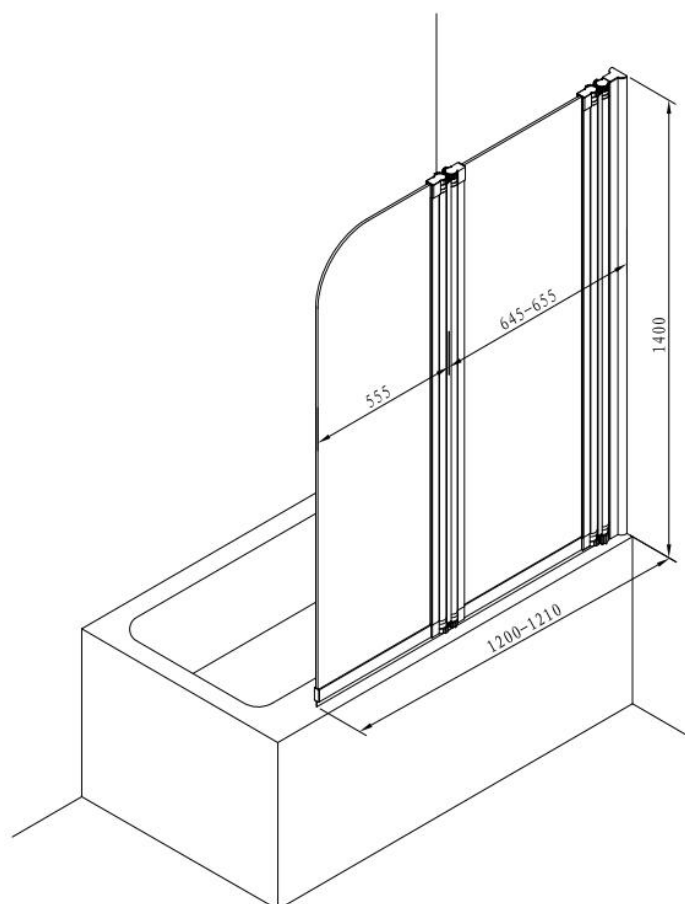

PANNELLO – BATH SCREEN - 120X140 – 2 PANELS

SKU 224121

PICTURE

DIMENSIONS

Type of shower door	Bath screen – 2 panels
Material of profile	Polished Aluminium
Profile finishing	Chrome
Glass finishing	Transparent safety glass
Glass thickness	5 mm
Glass treatment	/
Combinations	On Bath
Rotation way	180°
Extensibility	1200 - 1210 mm
Access	/
Radius	/
Reversible	Yes
Lift-system	No
Handle	No
Hinges / rolls	Hinges
Hinges / rolls material	/
Removable panels	No
Magnetic closing	No
Compensation profile	/
Certificates	CE
Weight	20 kg
Warranty	5 years
Extras	/
Frameless	Yes
With fixation set	Yes