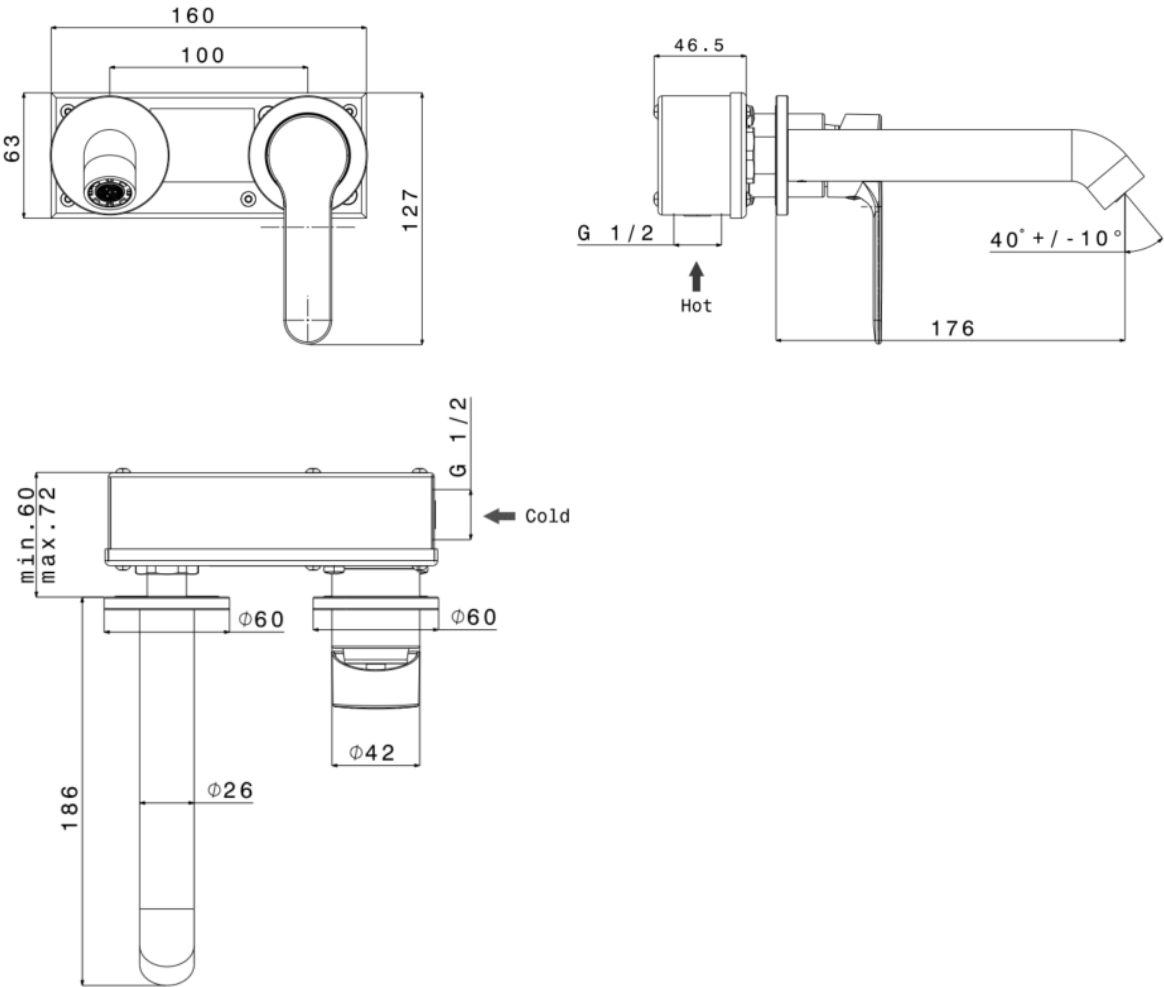

NERO – BUILT-IN BASIN MIXER – BLACK MATT

SKU 156549

PICTURE:

DIMENSIONS:

Type mixer	Build-in basin mixer, one handle
Finish	Black matt
Material	Brass
Output Pressure 3 bar	4,5 L/min.
Type Aerator	NEOPERL CACHE' HONEYCOMB 1,5 gpm max.
Type of connection	G 1/2"
Cartridge	Ceramic discs
Handle	Metal, better grip of handles
Mounting	Wall-mounted
Water saving	No
Energy saving	No
ECO handle	No
Cold body	No
Safety button 38°C	No
Fixations	Included
Certificate	ACS
Weight	1.89 kg
Warranty	5 years
Extra	Includes built-in box